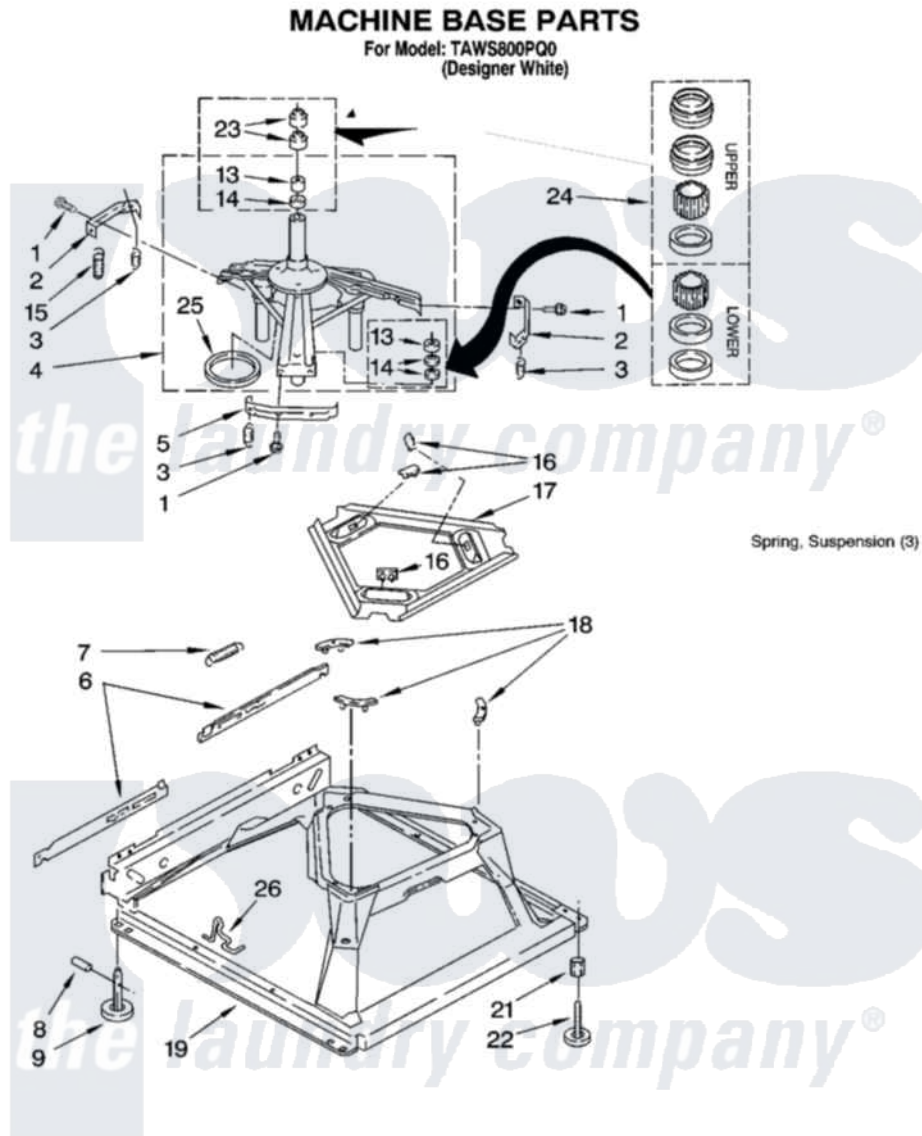

# Whirlpool TAWS800PQ0 05 - MACHINE BASE PARTS

8

8180454

Whirlpool [Residential Whirlpool TAWS800PQ0 Washer Parts](#) Parts Diagram 05 - MACHINE BASE PARTS  
Click on the part number to view part

Item	Original Part Number	Replaced By	Status	Part Description
1	<a href="#">3400076</a>			Screw, Bracket Mounting
2	<a href="#">64067</a>			Bracket, Spring Outer
3	<a href="#">63907</a>			Spring, Suspension
4	3362087	<a href="#">280184</a>		Support
5	<a href="#">64065</a>			Bracket, Spring Outer
6	<a href="#">63466</a>			Link, Leveling Mechanism
7	62597	<a href="#">8316845</a>		Spring
8	<a href="#">62837</a>			Pin, Knurled
9	62596	<a href="#">285244</a>		Feet-Leveling
13	3347047	<a href="#">8546455</a>		Bearing, Centerpost
14	357409	<a href="#">359449</a>		Seal, Agitator Shaft
15	388492	<a href="#">W10250667</a>		Spring, Counterweight
16	62568	<a href="#">285219</a>		Pad
17	<a href="#">3946509</a>			Plate, Suspension
18	3363660	<a href="#">285744</a>		Pad
19	3946512	<a href="#">285771</a>		Base

21	<a href="#">3359452</a>		Nut, Lock
22	389102	<a href="#">W10001130</a>	Foot, Leveling
23	356934	<a href="#">8577376</a>	Seal, Centerpost
24	<a href="#">285203</a>		Centerpost Bearing Kit
25	<a href="#">63134</a>		Ring, Sound Deadening
26	63806	<a href="#">W10145155</a>	Retainer, Suspension Spring