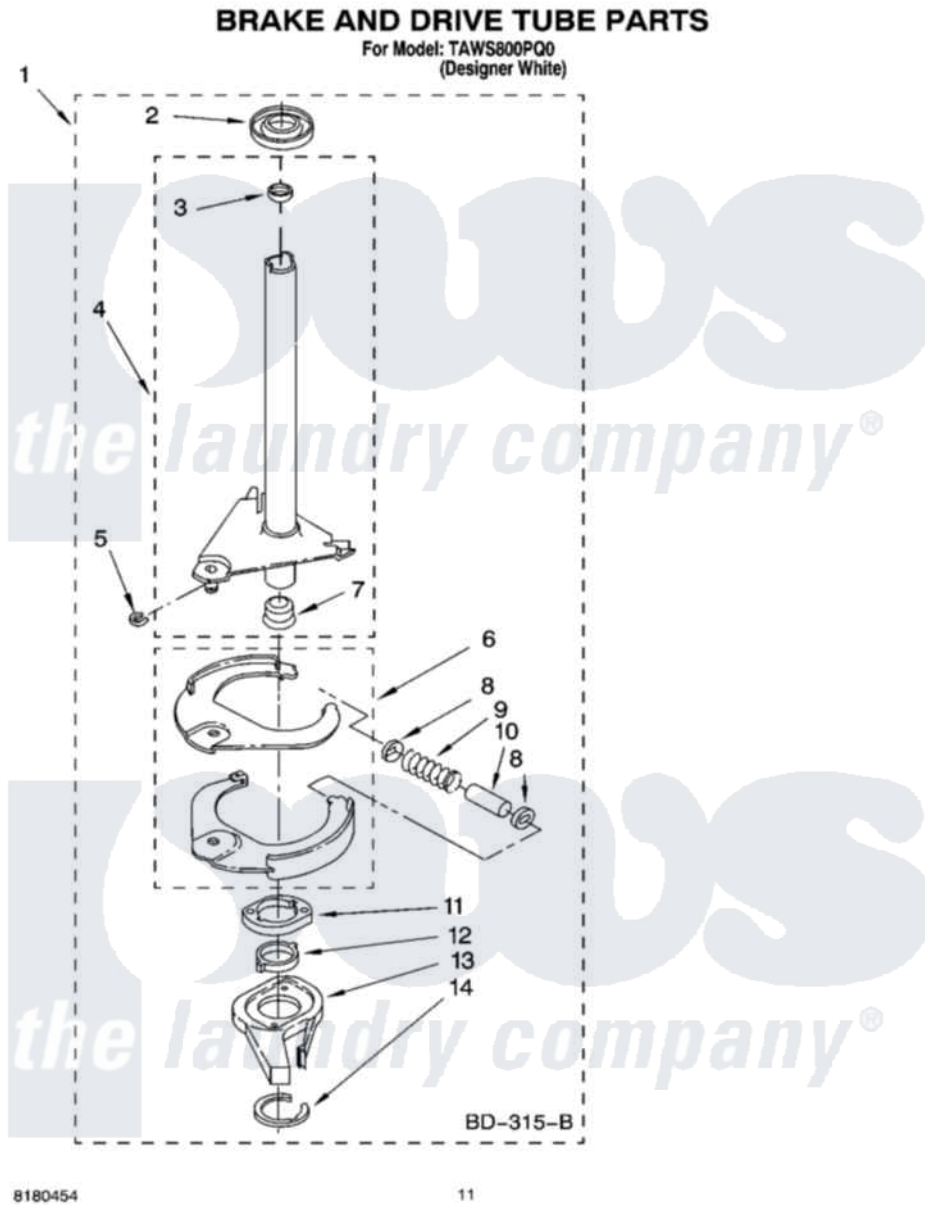

Whirlpool TAWS800PQ0 07 - BRAKE AND DRIVE TUBE PARTS

Whirlpool Residential Whirlpool TAWS800PQ0 Washer Parts Parts Diagram 07 - BRAKE AND DRIVE TUBE PARTS
Click on the part number to view part

Item	Original Part Number	Replaced By	Status	Part Description
1	388952	285792		Basketdrive
2	62658			Ring, Thrust
3	356427			Seal, Spin Pinion
4	64027	64208		Tube-Spin
5	64035	W10083190		Ring, Retaining
6	64232	285438		Shoe-Brake
7	62703	8546462		"T" Bearing, Spin Tube
8	3353956	285658		Sleeve
9	387806		Not Available	Spring, Brake
10	3355360	285658		Sleeve
11	661516	8546461		Cam, Brake Release
12	63022			Sleeve, Cam
13	64194	285790		Lining
14	90368	W10083200		Ring, Retaining
"	N/A		Not Available	FOLLOWING PARTS NOT ILLUSTRATED
"	285208			Lubricant