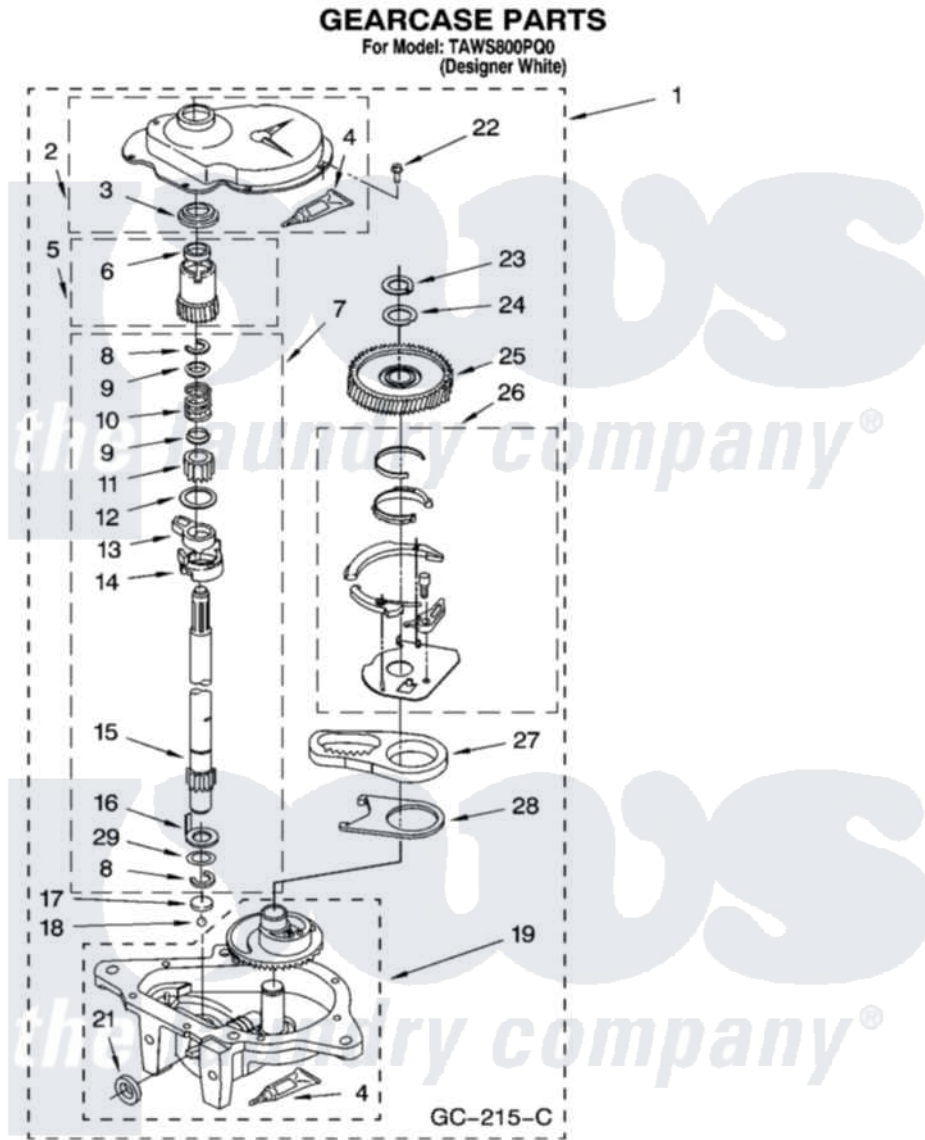

# Whirlpool TAWS800PQ0 08 - GEARCASE PARTS

12

8180454

Whirlpool [Residential Whirlpool TAWS800PQ0 Washer Parts](#) Parts Diagram 08 - GEARCASE PARTS  
Click on the part number to view part

Item	Original Part Number	Replaced By	Status	Part Description
1	3360630	<a href="#">3360629</a>		Gearcase
2	<a href="#">285202</a>			Cover, Gearcase
3	<a href="#">3349985</a>			Seal, Gearcase Cover
4	<a href="#">285195</a>			Sealer Sealer, Gasket
5	63320	<a href="#">285362</a>		Gear and Pinion
6	<a href="#">356427</a>			Seal, Spin Pinion
7	<a href="#">389387</a>			Shaft, Agitator
8	90369		Not Available	Ring, Retaining (2)
9	<a href="#">62677</a>			Retainer, Spring
10	<a href="#">62676</a>			Spring, Agitator
11	63273	<a href="#">285509</a>		Shaft, Agitator
12	<a href="#">62619</a>			Washer, Agitator Gear
13	62580	<a href="#">285206</a>		Cam-Agitator
14	62581	<a href="#">285206</a>		Cam-Agitator
15	<a href="#">285509</a>			Shaft, Agitator
16	<a href="#">62618</a>			Washer, Cam Thrust

17	16018	<a href="#">285205</a>	Bearing
18	85529	<a href="#">285205</a>	Bearing
19	389230	<a href="#">285515</a>	Gearcase
21	<a href="#">285352</a>		Seal Kit, Thrust Plug
22	<a href="#">3351614</a>		Screw, Gearcase Cover Mounting
23	3362552	<a href="#">285765</a>	Ring-Retr
24	285735	<a href="#">285766</a>	Washer Kit, Thrust
25	62570	<a href="#">285362</a>	Gear and Pinon
26	388253	<a href="#">999516</a>	Shelf-Glas
27	3349296	<a href="#">8546456</a>	Rack, Connecting
28	<a href="#">62621</a>		Actuator, Shift
29	<a href="#">388815</a>		Washer, Intermediate 1 3976263 Miscellaneous Parts Bag 2 3976300 Washer, Inlet Hose 3 3366913 Clamp, Hose