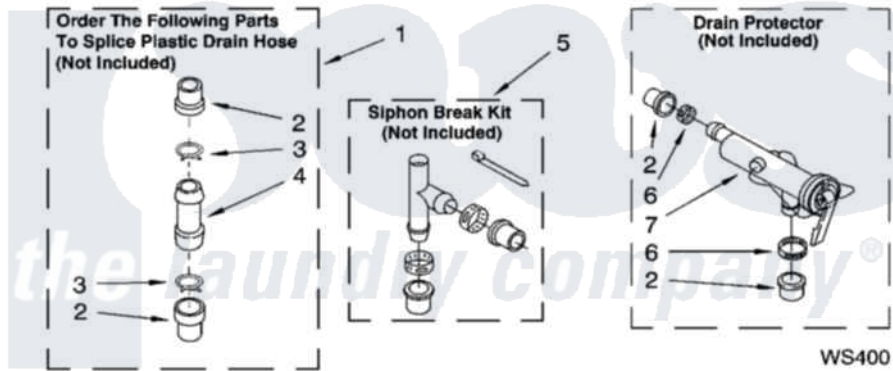

Whirlpool TAWS800PQ0 09 - WATER SYSTEM PARTS, MISCELLANEOUS PARTS, OPTIONAL PARTS (NOT INCLUDED)

WATER SYSTEM PARTS

For Model: TAWS800PQ0
(Designer White)

8180454

13

Whirlpool [Residential Whirlpool TAWS800PQ0 Washer Parts](#) Parts Diagram 09 - WATER SYSTEM PARTS, MISCELLANEOUS PARTS, OPTIONAL PARTS (NOT INCLUDED)

[Click on the part number to view part](#)

Item	Original Part Number	Replaced By	Status	Part Description
1	285442			Water System Parts
2	285321			Water System Parts
3	370447	285655		Clamp, Hose
4	16272			Connector, Straight
5	285320			Water System Parts
6	65349	285655		Clamp, Hose
7	367031			Water System Parts
1	3976263	285654		Parts-Misc
2	3976300	16123		Washer Inlet-Hose Miscellaneous Parts Must be Ordered Separately.
3	3366912	356138		Clamp, Hose
4	3359452			Nut, Lock
5	389102	W10001130		Foot, Leveling
6	3366913	3357331		Clamp, Drain