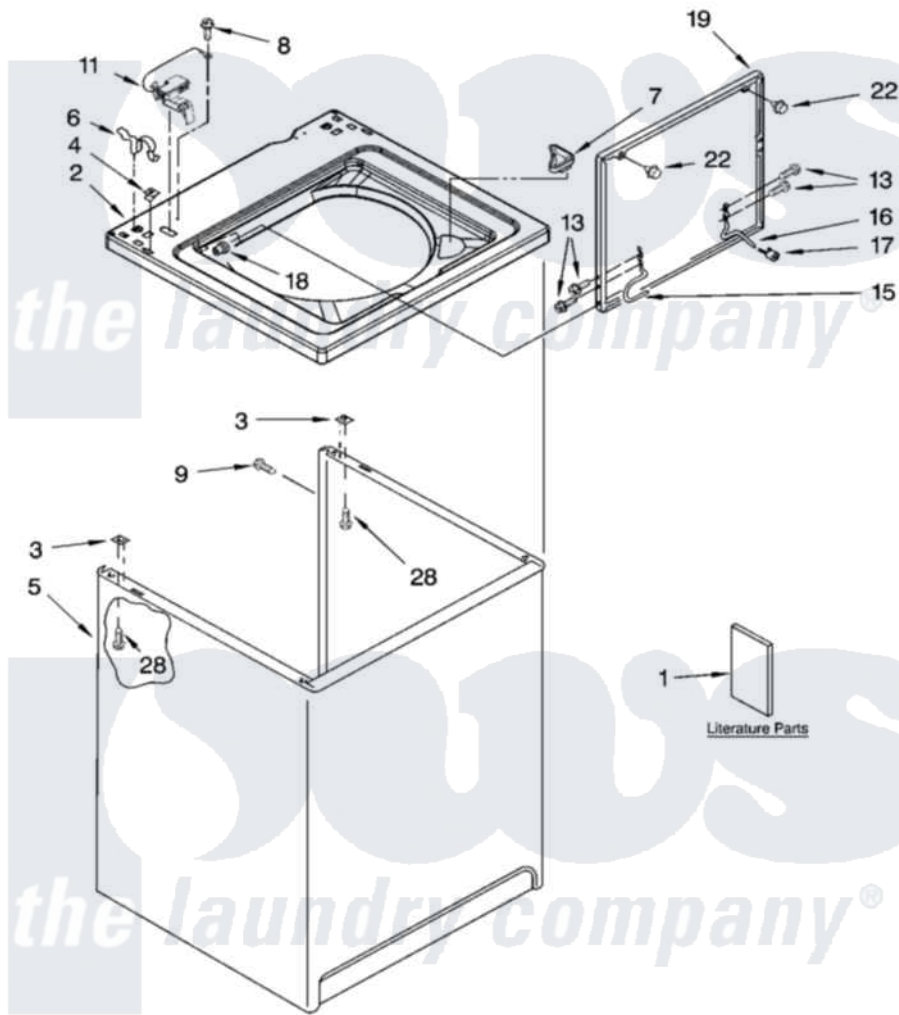

Whirlpool TAWS850PQ0 01 - TOP AND CABINET PARTS

Estate®

TOP AND CABINET PARTS

For Model: TAWS850PQ0
(Designer White)

AUTOMATIC
WASHER

05-04 Litho in U.S.A. (drd)

1

Part No. 8180399

[Whirlpool Residential Whirlpool TAWS850PQ0 Washer Parts](#) Parts Diagram 01 - TOP AND CABINET PARTS

[Click on the part number to view part](#)

Item	Original Part Number	Replaced By	Status	Part Description
1	LIT3956025		Not Available	Literature Parts (Installation Instructions)
"	LIT3955914		Not Available	Literature Parts (Feature Sheet)
"	LIT3955873		Not Available	Literature Parts (Use & Care Guide)
"	LIT3956339		Not Available	Literature Parts (Energy Guide)
"	LIT8541723		Not Available	Literature Parts (Wiring Diagram)
2	8318064			Top
3	62750			Spacer, Cabinet To Top (4)
4	357213			Nut, Push-In
5	63424			Cabinet
6	62780			Clip, Top And Cabinet And Rear Panel
7	3362952			Dispenser, Bleach
8	3351614			Screw, Gearcase Cover Mounting
9	3357011	308685		Side Trim)

11	8318084		Switch, Lid
13	3351355	W10119828	Screw, Lid Hinge Mounting
15	8318088		Hinge, Lid
16	54583		Hinge, Lid
17	19119		Bumper, Lid Hinge
18	21258		Bearing, Lid Hinge
19	8542387	W10193857	Lid
22	9724509		Bumper, Lid
28	3390631		Screw, 10-16 X 3/8