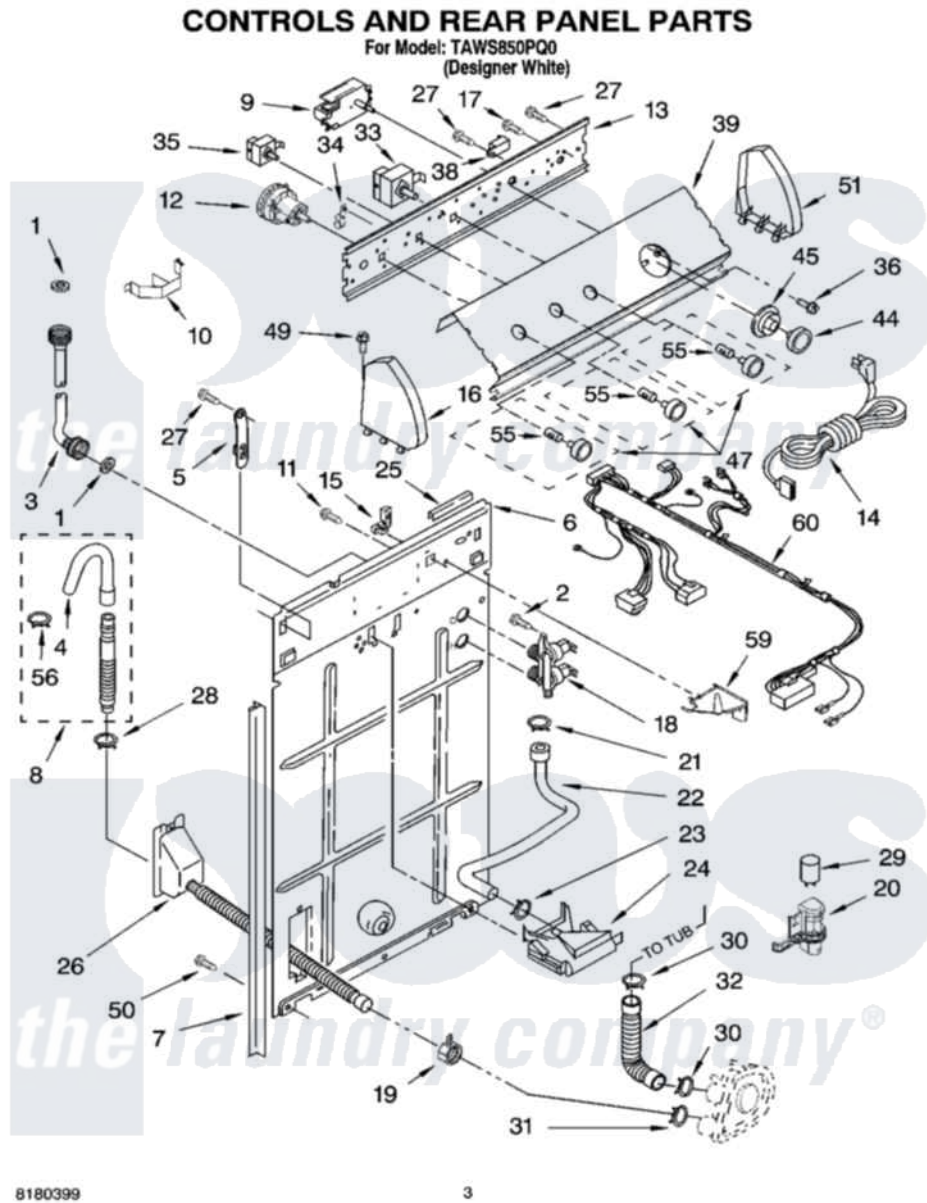

Whirlpool TAWS850PQ0 02 - CONTROLS AND REAR PANEL PARTS

8180399

3

Whirlpool Residential Whirlpool TAWS850PQ0 Washer Parts Parts Diagram 02 - CONTROLS AND REAR PANEL PARTS

[Click on the part number to view part](#)

Item	Original Part Number	Replaced By	Status	Part Description
1	3976300	16123		Washer Inlet-Hose Miscellaneous Parts Must be Ordered Separately.
2	9740848			Screw, Mixing Valve Mounting
3	3949374	89503		Hose-Inlet
"	3949375	89503		Hose-Inlet
4	3357027			Nozzle, Hose Drain
5	8318255	8568314		Strap, Console
6	3357978			Panel, Rear
7	62747			Pad, Rear Panel
8	3951609	285664		Hose
"	661577	285666		Hose
"	3357090	285702		Hose
9	8541270			Timer, Control
10	8055003			Clip, Harness And Pressure Switch
11	3351614			Screw, Gearcase Cover

11	3591014		Mounting
12	3366846	W10335056	Switch-WL
13	3948608		Bracket, Control
14	661661	285800	Cord-Power
15	3952821	285777	Relief-Str
16	8274437	279960	Endcap
17	3400073		Screw, Ground
18	3952164	285805	Valve-Inlet
19	3976395		Restraint, Hose
20	8318046		Clip, Capacitor
21	301958	596669	Clamp, Manifold
22	8541607	3357328	Hose, Vacuum Break
23	370450	596669	Clamp, Manifold
24	387606	3360977	Break-Vac
25	303294	3367669	Protector, Edge
26	8317940	W10358149	Drain Hose Assembly
27	90767		Screw, 8A X 3/8 HeX Washer Head Tapping
28	3366912	356138	Clamp, Hose
29	661606	8572717	Capacitor, Motor Start
30	3363366	616099	Clamp
31	8317496	285655	Clamp, Hose
32	3951449	285871	Hose
33	3949180	W10168257	Switch, Rotary
34	8317975		Restraint, Harness
35	661614		Switch, Water Temperature
36	3400818		Screw, Timer Mounting
38	694419		Mini-Buzzer
39	3956980		Panel, Console
44	3956906		Knob, Timer
45	8557458	Not Available	Dial, Timer
47	8557460		Knob, Control
49	388326		Screw, 8-18 X 1.25
50	62863	3390631	Screw, 10-16 X 3/8
51	8274434	279960	Endcap
55	8536939		Clip, Knob
56	3366913	3357331	Clamp, Drain
59	8539874		Shield, Suds
60	3957026		Harness, Wiring