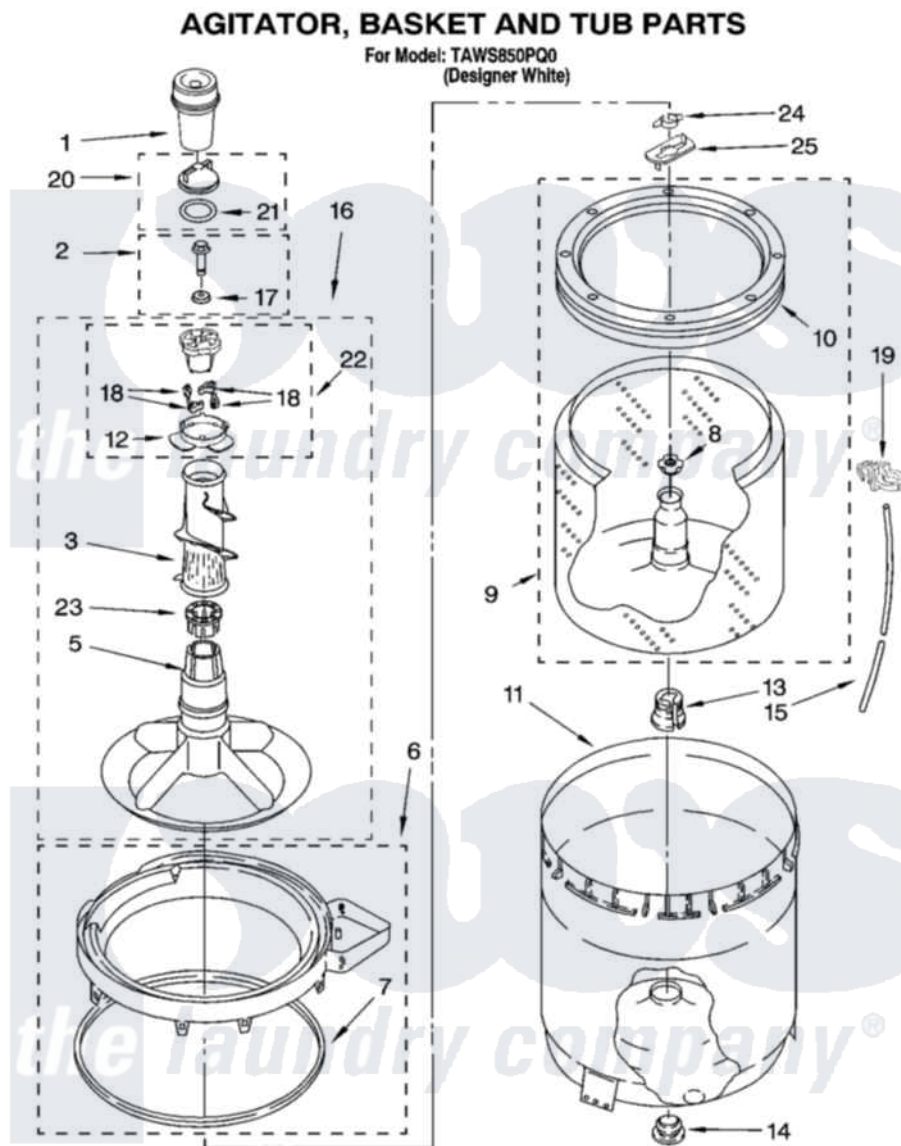

# Whirlpool TAWS850PQ0 03 - AGITATOR, BASKET AND TUB PARTS

8180399

5

Whirlpool Residential Whirlpool TAWS850PQ0 Washer Parts Parts Diagram 03 - AGITATOR, BASKET AND TUB PARTS

Click on the part number to view part

Item	Original Part Number	Replaced By	Status	Part Description
1	<a href="#">63580</a>			Dispenser, Fabric Softener
2	<a href="#">358237</a>			Screw And Washer
3	<a href="#">3363003</a>			Mover, Clothes
5	<a href="#">3951632</a>			Agitator
6	8528150	<a href="#">W10445870</a>		Ring-Tub
7	<a href="#">3976308</a>			Gasket, Tub Ring
8	<a href="#">21366</a>			Nut, Spanner
9	8526016	<a href="#">W10389328</a>		Clothes Container, Assembly
10	8519788	<a href="#">387240</a>		Ring, Balance
11	<a href="#">63849</a>			Strain Relief, Power Cord
12	<a href="#">3952374</a>			Bearing, Driven Cam
13	<a href="#">389140</a>			Tub Block, Basket Drive
14	<a href="#">383727</a>			Gasket, Centerpod
15	3347780	<a href="#">353244</a>		Hose, Pressure Switch
16	<a href="#">3951744</a>			Agitator Assembly
17	<a href="#">3949550</a>			Washer

18	3366877	<a href="#">80040</a>	Dog-Agitator
19	<a href="#">2219077</a>		Clip, Pressure Switch Hose
20	3354733	<a href="#">W10074580</a>	Cap, Barrier
21	3348855	<a href="#">W10072840</a>	Fabric Softener
22	3951682	<a href="#">285809</a>	Cam-Agitator
23	<a href="#">3951608</a>		Spacer, Thrust
24	<a href="#">3354845</a>		Clip, Agitator
25	3355921	<a href="#">8543666</a>	Washer, Agitator