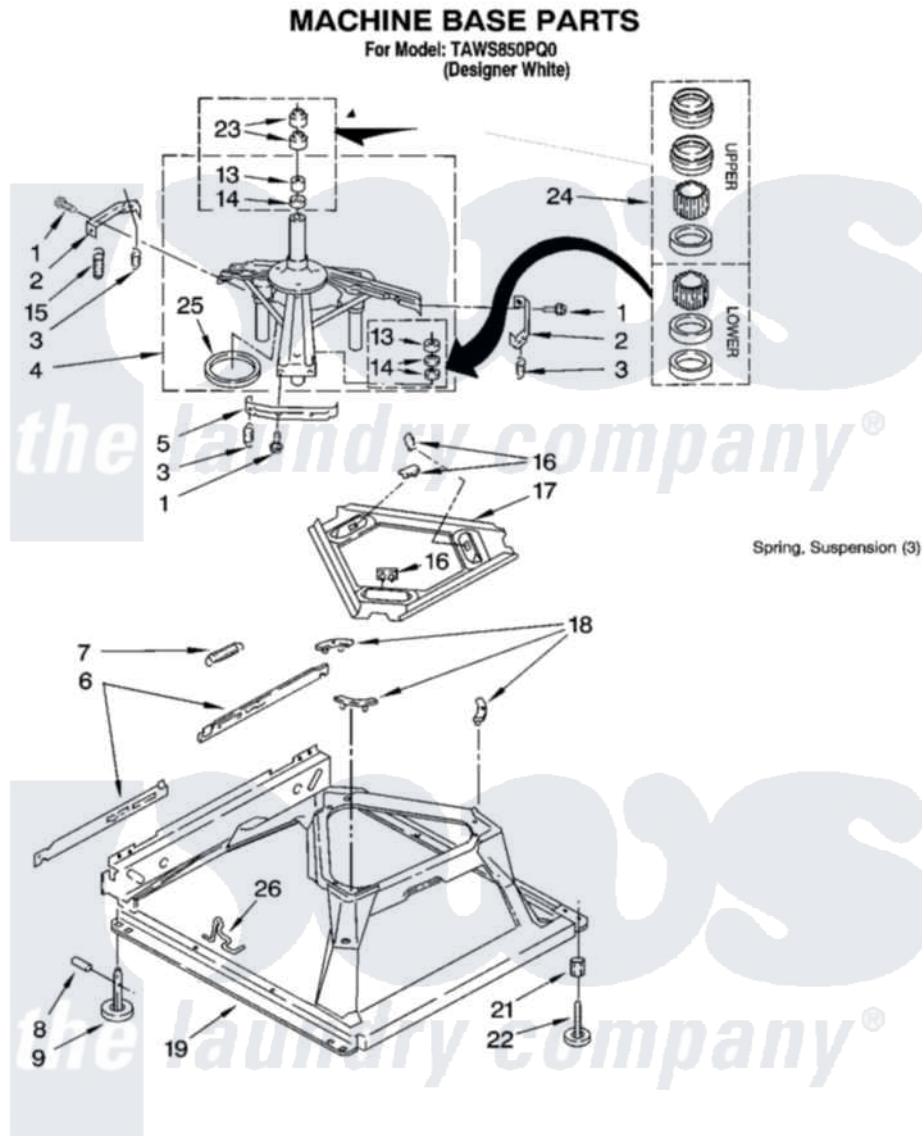

Whirlpool TAWS850PQ0 05 - MACHINE BASE PARTS

8

8180399

Whirlpool [Residential Whirlpool TAWS850PQ0 Washer Parts](#) Parts Diagram 05 - MACHINE BASE PARTS
Click on the part number to view part

Item	Original Part Number	Replaced By	Status	Part Description
1	3400076			Screw, Bracket Mounting
2	64067			Bracket, Spring Outer
3	63907			Spring, Suspension
4	3362087	280184		Support
5	64065			Bracket, Spring Outer
6	63466			Link, Leveling Mechanism
7	62597	8316845		Spring
8	62837			Pin, Knurled
9	62596	285244		Feet-Leveling
13	3347047	8546455		Bearing, Centerpost
14	357409	359449		Seal, Agitator Shaft
15	388492	W10250667		Spring, Counterweight
16	62568	285219		Pad
17	3946509			Plate, Suspension
18	3363660	285744		Pad
19	3946512	285771		Base

21	3359452		Nut, Lock
22	389102	W10001130	Foot, Leveling
23	356934	8577376	Seal, Centerpost
24	285203		Centerpost Bearing Kit
25	63134		Ring, Sound Deadening
26	63806	W10145155	Retainer, Suspension Spring