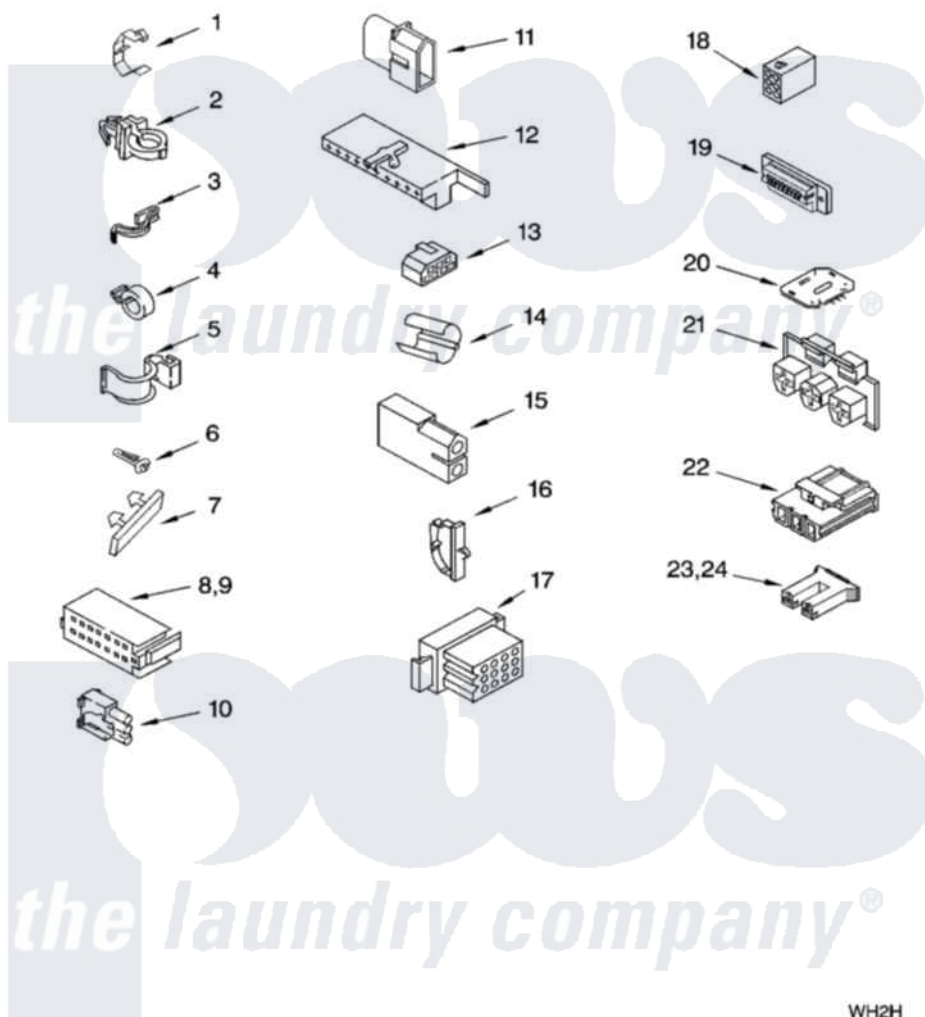

# Whirlpool TAWS850PQ0 06 - WIRING HARNESS PARTS

## WIRING HARNESS PARTS

For Model: TAWS850PQ0  
(Designer White)

WH2H

8180399

9

Whirlpool [Residential Whirlpool TAWS850PQ0 Washer Parts](#) Parts Diagram 06 - WIRING HARNESS PARTS

[Click on the part number to view part](#)

Item	Original Part Number	Replaced By	Status	Part Description
1	<a href="#">3349557</a>			Retainer, Harness
2	388498		Not Available	Clip, Harness
3	3347812	<a href="#">8528351</a>		Clip
4	3352501	<a href="#">8559320</a>		Restraint, Hose
5	<a href="#">90016</a>			Clip, Pressure Switch Hose
6	3390496	<a href="#">8281256</a>		Clip, Harness
7	<a href="#">389379</a>			Retainer, Side To Feature Panel
8	<a href="#">3948614</a>			Disconnect Block
9	<a href="#">352089</a>			Timer, Block Disconnect
10	<a href="#">62889</a>			Receptacle, Terminal
11	<a href="#">353424</a>			Plug, Terminal
12	<a href="#">62505</a>			Block, Disconnect
13	<a href="#">3347243</a>			Block, Disconnect
14	<a href="#">63523</a>			Harness, Protector
15	<a href="#">717252</a>			Receptacle, Terminal
16	<a href="#">3352944</a>			Clip, Harness

17	3390423	Not Available	Block, Disconnect (12-Way) (Timer) (Use Term. 94613)
18	3347730	Not Available	Receptacle, (6-Way) (Use Term. 94613)
19	3349494		Connector, Etc
20	3407125	<a href="#">3955728</a>	Control, Etc
21	3948617	<a href="#">2172937</a>	Connector
22	<a href="#">3360056</a>		Connector
23	<a href="#">3354925</a>		Block, Connector
24	<a href="#">3354926</a>		Block, Connector