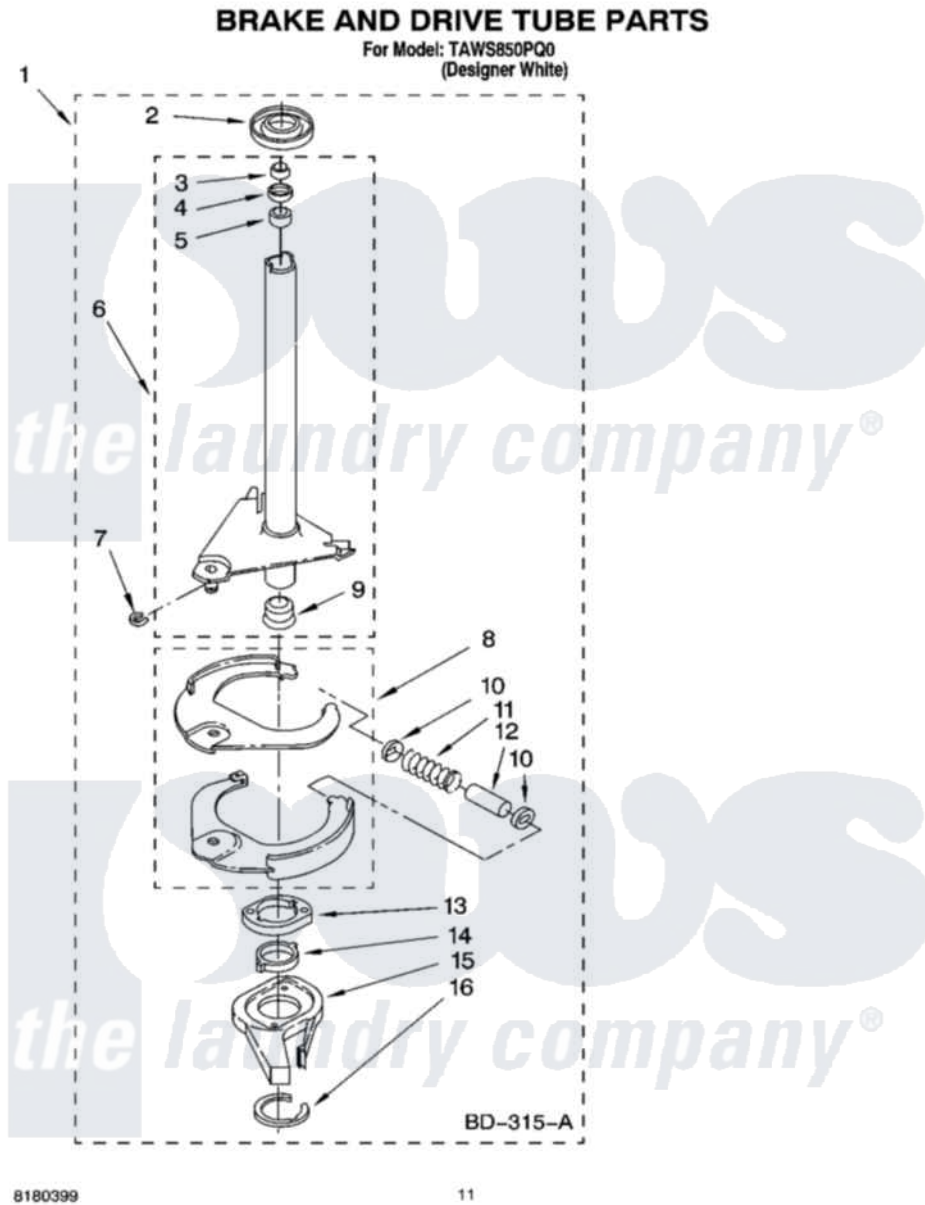

Whirlpool TAWS850PQ0 07 - BRAKE AND DRIVE TUBE PARTS

8180399

11

Whirlpool Residential Whirlpool TAWS850PQ0 Washer Parts Parts Diagram 07 - BRAKE AND DRIVE TUBE PARTS
Click on the part number to view part

Item	Original Part Number	Replaced By	Status	Part Description
1	388952	285792		Basketdrive
2	62658			Ring, Thrust
3	91939			Seal, Shaft
4	356427			Seal, Spin Pinion
5	356937			Spacer, Drive Tube
6	64027	64208		Tube-Spin
7	64035	W10083190		Ring, Retaining
8	64232	285438		Shoe-Brake
9	62703	8546462		"T" Bearing, Spin Tube
10	62648	285658		Sleeve
11	387806		Not Available	Spring, Brake
12	62909	285658		Sleeve
13	63023	8546461		Cam, Brake Release
14	63022			Sleeve, Cam
15	64194	285790		Lining
16	90368	W10083200		Ring, Retaining

" N/A

Not Available

FOLLOWING PARTS NOT
ILLUSTRATED

" [285208](#)

Lubricant