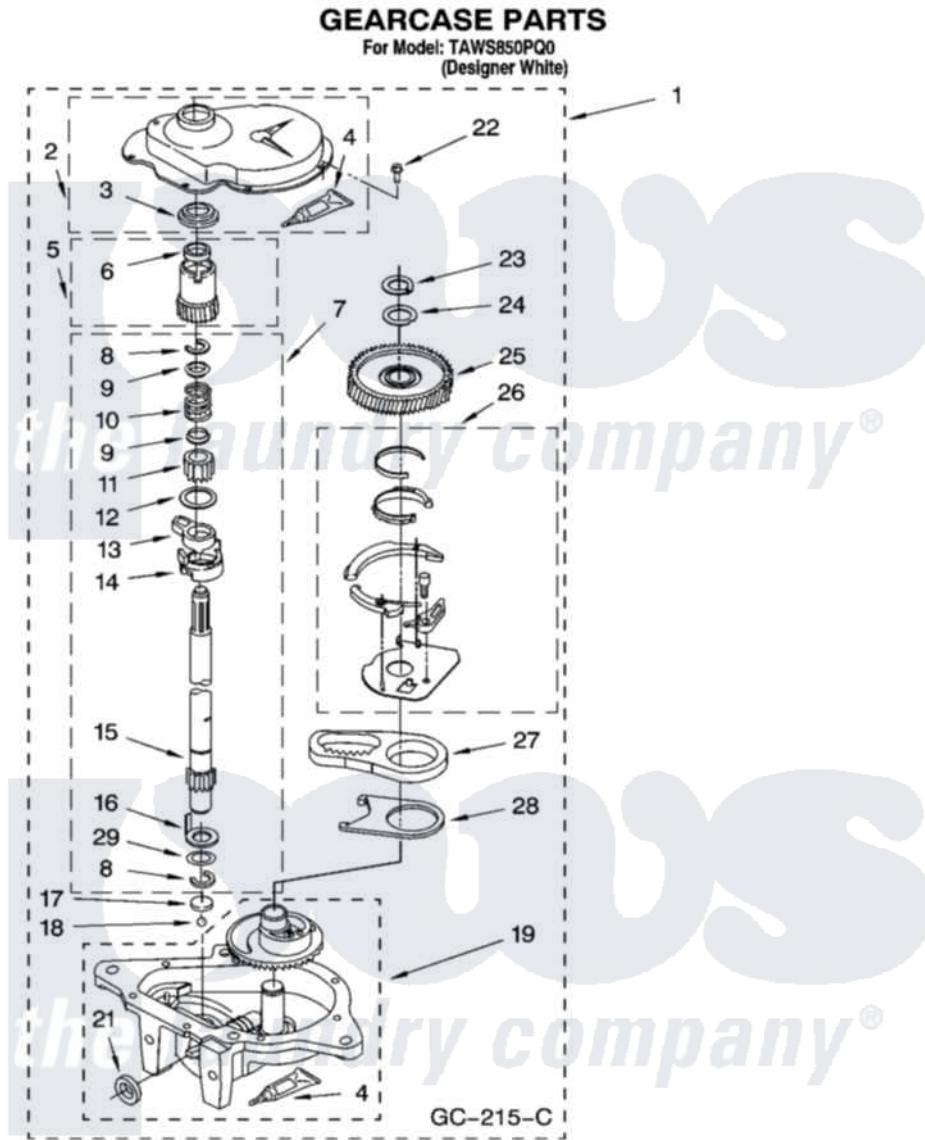

Whirlpool TAWS850PQ0 08 - GEARCASE PARTS

12

8180399

Whirlpool [Residential Whirlpool TAWS850PQ0 Washer Parts](#) Parts Diagram 08 - GEARCASE PARTS
Click on the part number to view part

Item	Original Part Number	Replaced By	Status	Part Description
1	3360630	3360629		Gearcase
2	285202			Cover, Gearcase
3	3349985			Seal, Gearcase Cover
4	285195			Sealer Sealer, Gasket
5	63320	285362		Gear and Pinion
6	356427			Seal, Spin Pinion
7	389387			Shaft, Agitator
8	90369		Not Available	Ring, Retaining (2)
9	62677			Retainer, Spring
10	62676			Spring, Agitator
11	63273	285509		Shaft, Agitator
12	62619			Washer, Agitator Gear
13	62580	285206		Cam-Agitator
14	62581	285206		Cam-Agitator
15	285509			Shaft, Agitator
16	62618			Washer, Cam Thrust

17	16018	285205	Bearing
18	85529	285205	Bearing
19	389230	285515	Gearcase
21	285352		Seal Kit, Thrust Plug
22	3351614		Screw, Gearcase Cover Mounting
23	3362552	285765	Ring-Retr
24	285735	285766	Washer Kit, Thrust
25	62570	285362	Gear and Pinon
26	388253	999516	Shelf-Glas
27	3349296	8546456	Rack, Connecting
28	62621		Actuator, Shift
29	388815		Washer, Intermediate 1 3976263 Miscellaneous Parts Bag 2 3976300 Washer, Inlet Hose 3 3366913 Clamp, Hose