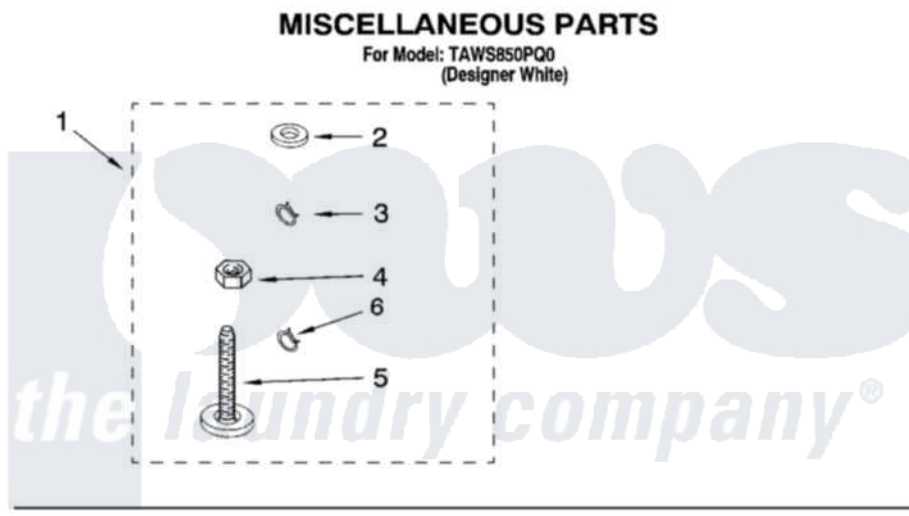

Whirlpool TAWS850PQ0 10 - MISCELLANEOUS PARTS OPTIONAL PARTS (NOT INCLUDED)

Whirlpool [Residential Whirlpool TAWS850PQ0 Washer Parts](#) Parts Diagram 10 - MISCELLANEOUS PARTS OPTIONAL PARTS (NOT INCLUDED)

[Click on the part number to view part](#)

Item	Original Part Number	Replaced By	Status	Part Description
1	3976263	285654		Parts-Misc
2	3976300	16123		Washer Inlet-Hose Miscellaneous Parts Must be Ordered Separately.
3	3366912	356138		Clamp, Hose
4	3359452			Nut, Lock
5	389102	W10001130		Foot, Leveling
6	3366913	3357331		Clamp, Drain
"	72017			Paint, Touch-Up
"	350938			Paint, Pressurized Spray B
"	350930			Paint, Pressurized Spray B
"	799344			Paint, Touch-Up)
"	N/A		Not Available	OIL
"	350572			Oil
"	N/A		Not Available	LUBRICANT