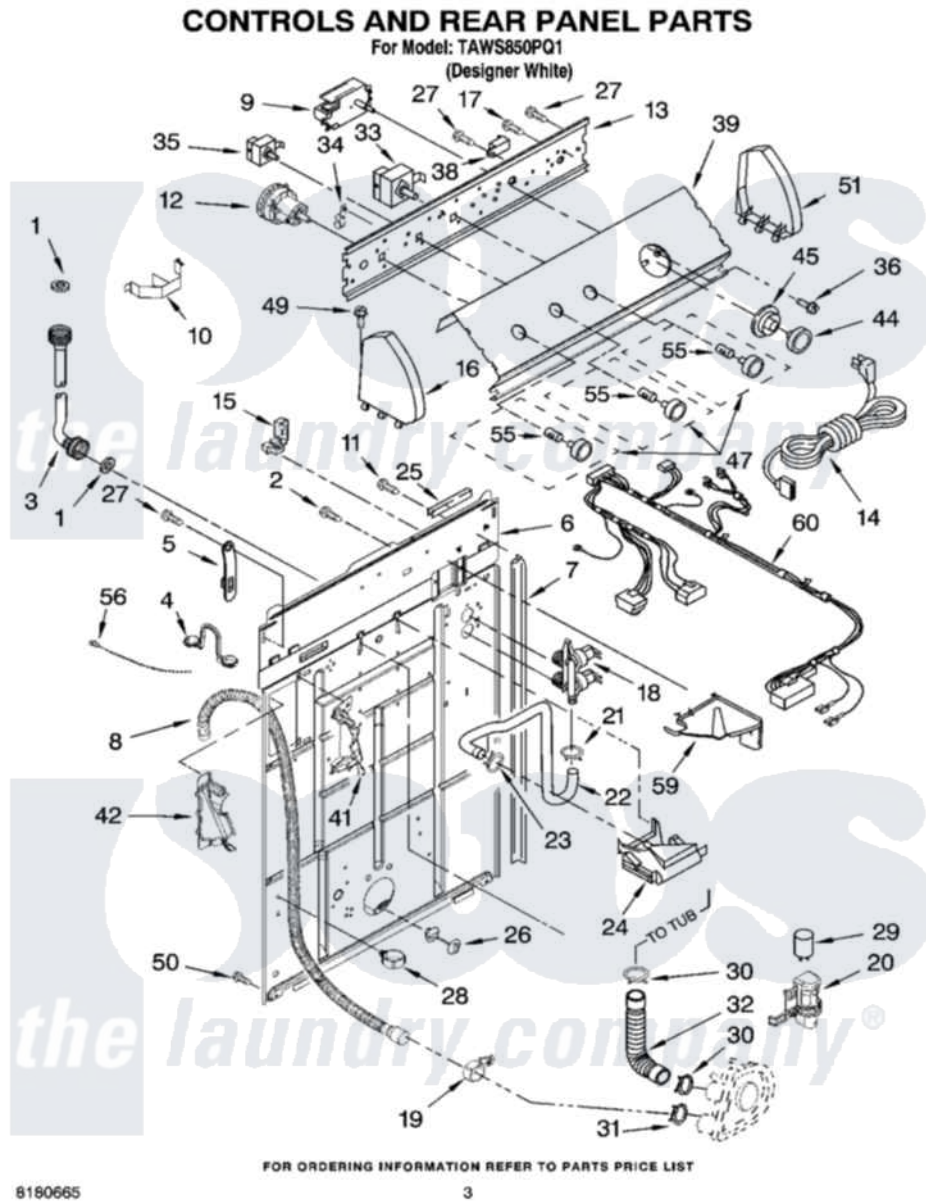

Whirlpool TAWS850PQ1 02 - CONTROLS AND REAR PANEL PARTS

Whirlpool [Residential Whirlpool TAWS850PQ1 Washer Parts](#) Parts Diagram 02 - CONTROLS AND REAR PANEL PARTS

[Click on the part number to view part](#)

Item	Original Part Number	Replaced By	Status	Part Description
1	3976300	16123		Washer Inlet-Hose Miscellaneous Parts Must be Ordered Separately.
2	9740848			Screw, Mixing Valve Mounting
3	8571377	89503		Hose-Inlet
"	8571378	89503		Hose-Inlet
4	8541672	8577378		U-Bend, Drain Hose
5	8568314			Strap, Console
6	8318015			Panel, Rear
7	62747			Pad, Rear Panel
8	8559373	W10096921		Drain Hose Assembly
9	8541270			Timer, Control
10	8055003			Clip, Harness And Pressure Switch
11	3351614			Screw, Gearcase Cover Mounting
12	3366846	W10335056		Switch-WL