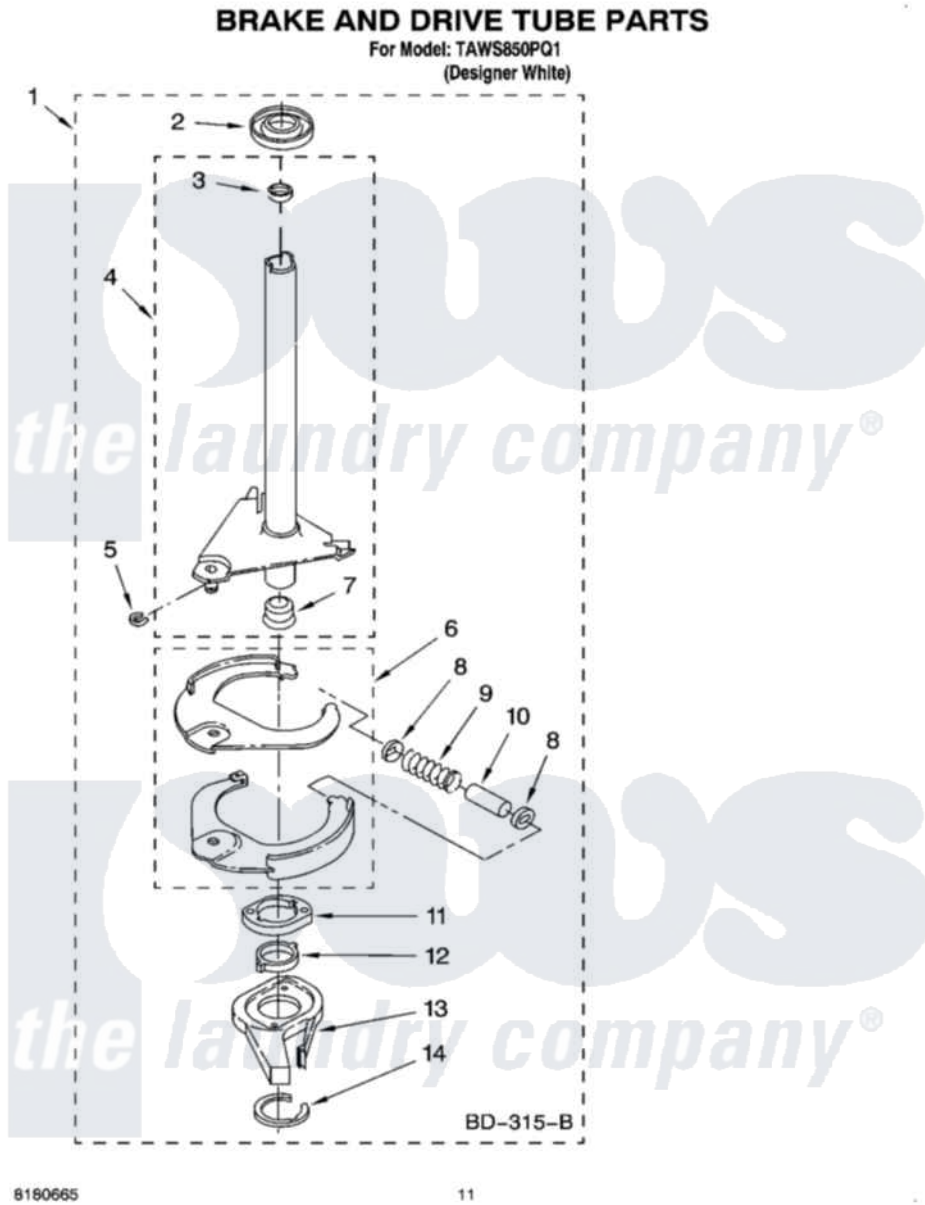

# Whirlpool TAWS850PQ1 07 - BRAKE AND DRIVE TUBE PARTS

8190665

11

Whirlpool Residential Whirlpool TAWS850PQ1 Washer Parts Parts Diagram 07 - BRAKE AND DRIVE TUBE PARTS  
Click on the part number to view part

Item	Original Part Number	Replaced By	Status	Part Description
1	388952	<a href="#">285792</a>		Basketdrive
2	<a href="#">62658</a>			Ring, Thrust
3	<a href="#">356427</a>			Seal, Spin Pinion
4	64027	<a href="#">64208</a>		Tube-Spin
5	64035	<a href="#">W10083190</a>		Ring, Retaining
6	64232	<a href="#">285438</a>		Shoe-Brake
7	62703	<a href="#">8546462</a>		"T" Bearing, Spin Tube
8	3353956	<a href="#">285658</a>		Sleeve
9	387806		Not Available	Spring, Brake
10	3355360	<a href="#">285658</a>		Sleeve
11	661516	<a href="#">8546461</a>		Cam, Brake Release
12	<a href="#">63022</a>			Sleeve, Cam
13	64194	<a href="#">285790</a>		Lining
14	90368	<a href="#">W10083200</a>		Ring, Retaining
"	N/A		Not Available	FOLLOWING PARTS NOT ILLUSTRATED
"	<a href="#">285208</a>			Lubricant