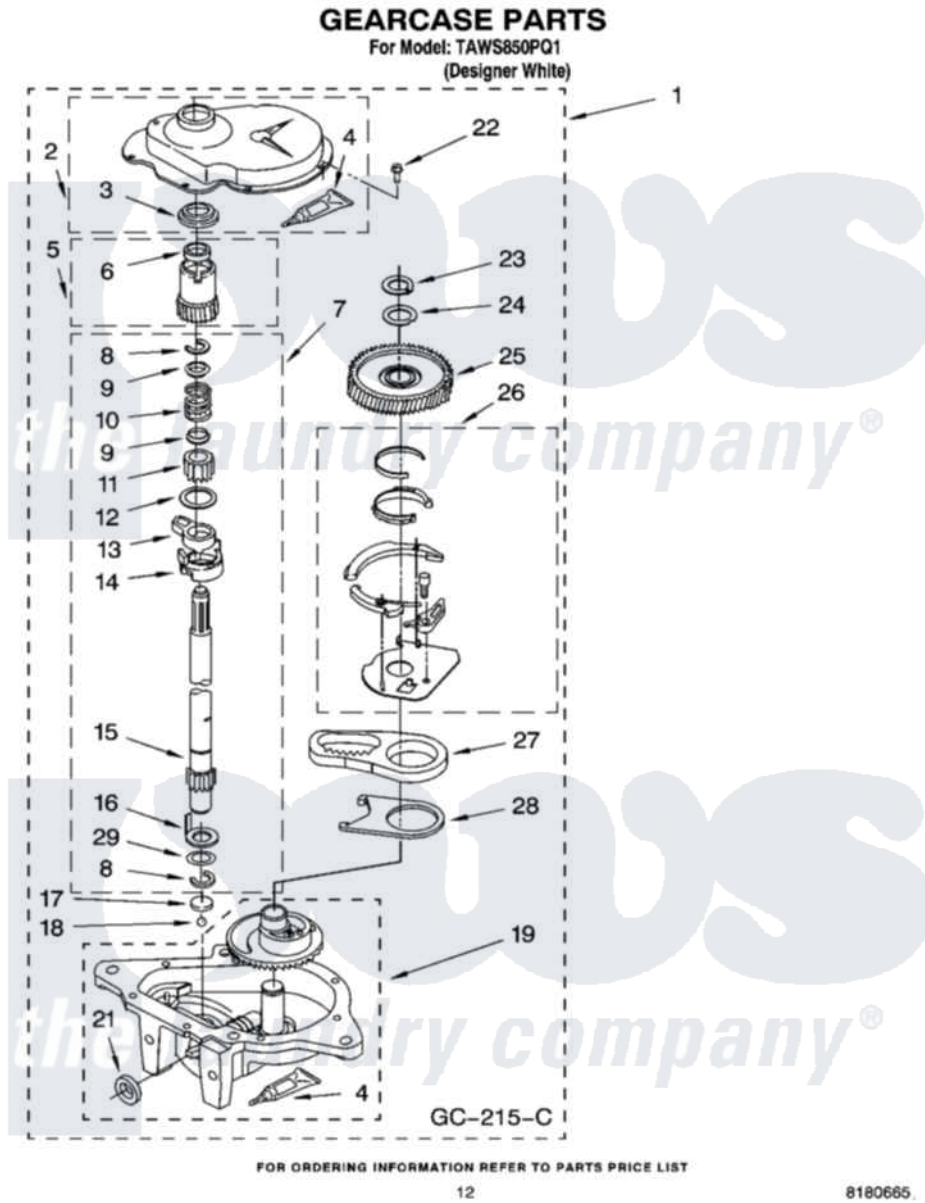

# Whirlpool TAWS850PQ1 08 - GEARCASE PARTS

12

8180665

Whirlpool [Residential Whirlpool TAWS850PQ1 Washer Parts](#) Parts Diagram 08 - GEARCASE PARTS  
Click on the part number to view part

Item	Original Part Number	Replaced By	Status	Part Description
1	3360630	<a href="#">3360629</a>		Gearcase
2	<a href="#">285202</a>			Cover, Gearcase
3	<a href="#">3349985</a>			Seal, Gearcase Cover
4	<a href="#">285195</a>			Sealer Sealer, Gasket
5	63320	<a href="#">285362</a>		Gear and Pinion
6	<a href="#">356427</a>			Seal, Spin Pinion
7	<a href="#">389387</a>			Shaft, Agitator
8	90369		Not Available	Ring, Retaining (2)
9	<a href="#">62677</a>			Retainer, Spring
10	<a href="#">62676</a>			Spring, Agitator
11	63273	<a href="#">285509</a>		Shaft, Agitator
12	<a href="#">62619</a>			Washer, Agitator Gear
13	62580	<a href="#">285206</a>		Cam-Agitator
14	62581	<a href="#">285206</a>		Cam-Agitator
15	<a href="#">285509</a>			Shaft, Agitator
16	<a href="#">62618</a>			Washer, Cam Thrust

17	16018	<a href="#">285205</a>	Bearing
18	85529	<a href="#">285205</a>	Bearing
19	389230	<a href="#">285515</a>	Gearcase
21	<a href="#">285352</a>		Seal Kit, Thrust Plug
22	<a href="#">3351614</a>		Screw, Gearcase Cover Mounting
23	3362552	<a href="#">285765</a>	Ring-Retr
24	285735	<a href="#">285766</a>	Washer Kit, Thrust
25	62570	<a href="#">285362</a>	Gear and Pinon
26	388253	<a href="#">999516</a>	Shelf-Glas
27	3349296	<a href="#">8546456</a>	Rack, Connecting
28	<a href="#">62621</a>		Actuator, Shift
29	<a href="#">388815</a>		Washer, Intermediate 1 3976263 Miscellaneous Parts Bag 2 3976300 Washer, Inlet Hose 3 3366913 Clamp, Hose