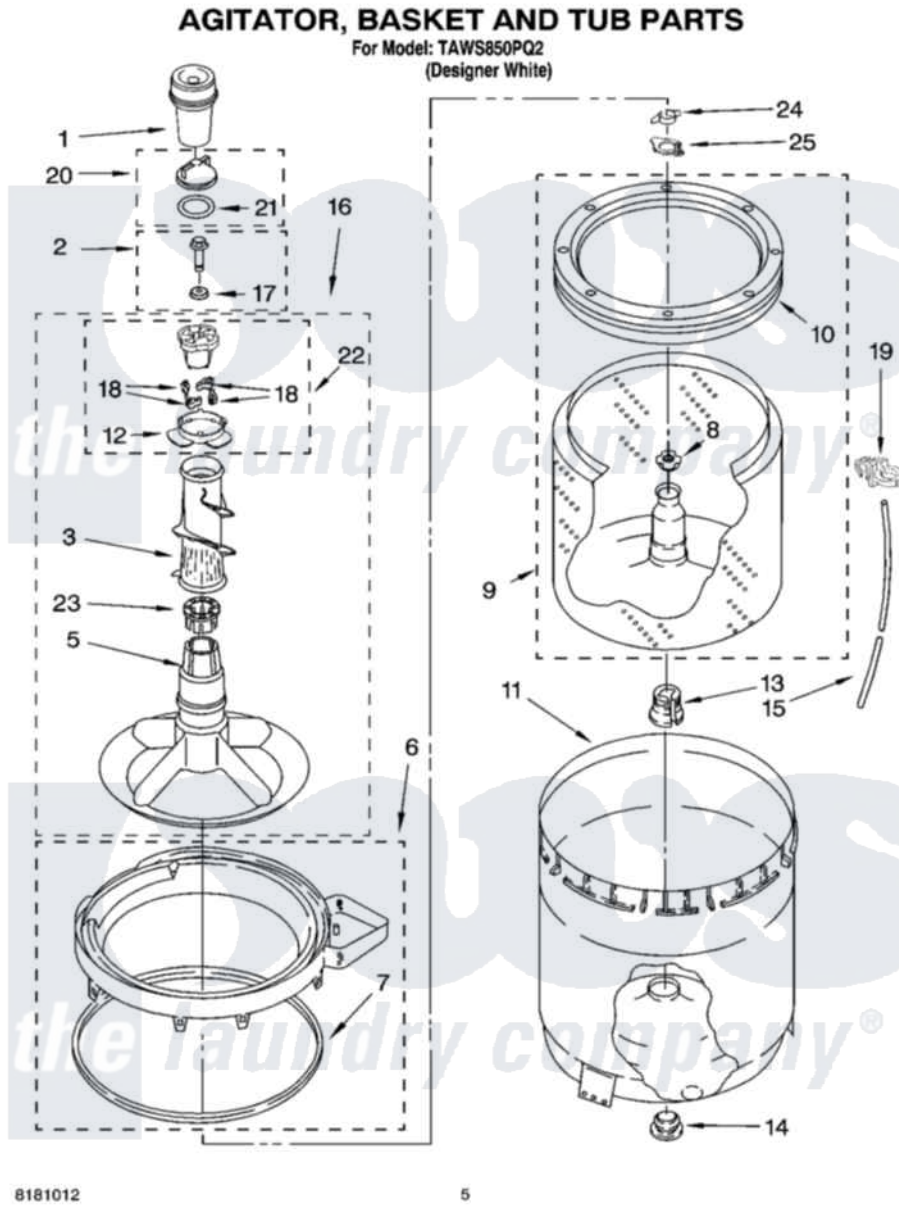

Whirlpool TAWS850PQ2 03 - AGITATOR, BASKET AND TUB PARTS

Whirlpool Residential Whirlpool TAWS850PQ2 Washer Parts Parts Diagram 03 - AGITATOR, BASKET AND TUB PARTS

[Click on the part number to view part](#)

Item	Original Part Number	Replaced By	Status	Part Description
1	63580			Dispenser, Fabric Softener
2	358237			Screw And Washer
3	3363003			Mover, Clothes
5	3951632			Agitator
6	8528150	W10445870		Ring-Tub
7	3976308			Gasket, Tub Ring
8	21366			Nut, Spanner
9	8526016	W10389328		Clothes Container, Assembly
10	8519788	387240		Ring, Balance
11	63849			Strain Relief, Power Cord
12	3952374			Bearing, Driven Cam
13	389140			Tub Block, Basket Drive
14	383727			Gasket, Centerpod
15	3347780	353244		Hose, Pressure Switch
16	3951744			Agitator Assembly
17	3949550			Washer