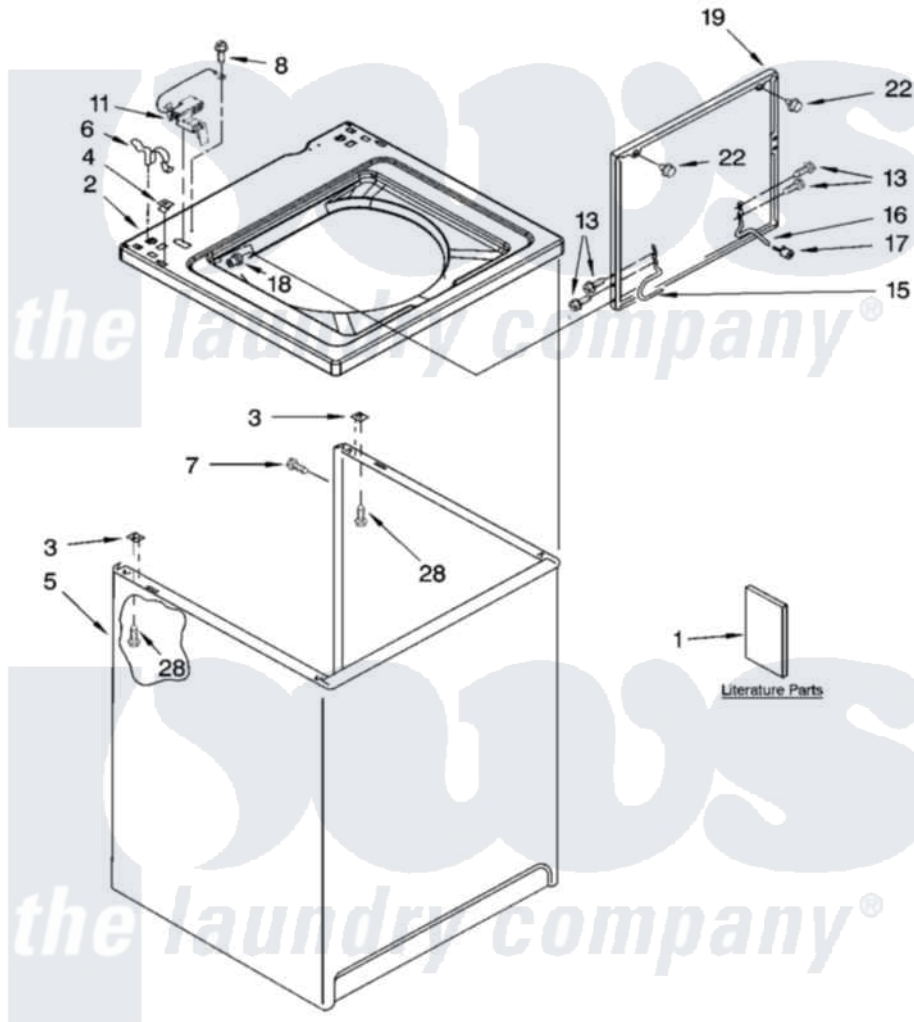

Whirlpool TAWX400RQ0 01 - TOP AND CABINET PARTS

TOP AND CABINET PARTS

For Model: TAWX400RQ0
(Designer White)

AUTOMATIC
WASHER

4-05 Litho in U.S.A. (dtd)

1

Part No. 8180629

[Whirlpool Residential Whirlpool TAWX400RQ0 Washer Parts](#) Parts Diagram 01 - TOP AND CABINET PARTS

[Click on the part number to view part](#)

Item	Original Part Number	Replaced By	Status	Part Description
1	3956025		Not Available	Installation Instructions
"	3955914		Not Available	Feature Sheet
"	3955873		Not Available	Use & Care Guide
"	3957480		Not Available	Energy Guide
"	8546683		Not Available	Wiring Diagram
2	8318068			Top
3	62750			Spacer, Cabinet To Top (4)
4	357213			Nut, Push-In
5	63424			Cabinet
6	62780			Clip, Top And Cabinet And Rear Panel
7	3357011	308685		Side Trim)
8	3351614			Screw, Gearcase Cover Mounting
11	8318084			Switch, Lid
13	3351355	W10119828		Screw, Lid Hinge Mounting
15	8318088			Hinge, Lid

16	54583		Hinge, Lid
17	19119		Bumper, Lid Hinge
18	21258		Bearing, Lid Hinge
19	8542383	W1019385Z	Lid
22	9724509		Bumper, Lid
28	3390631		Screw, 10-16 X 3/8