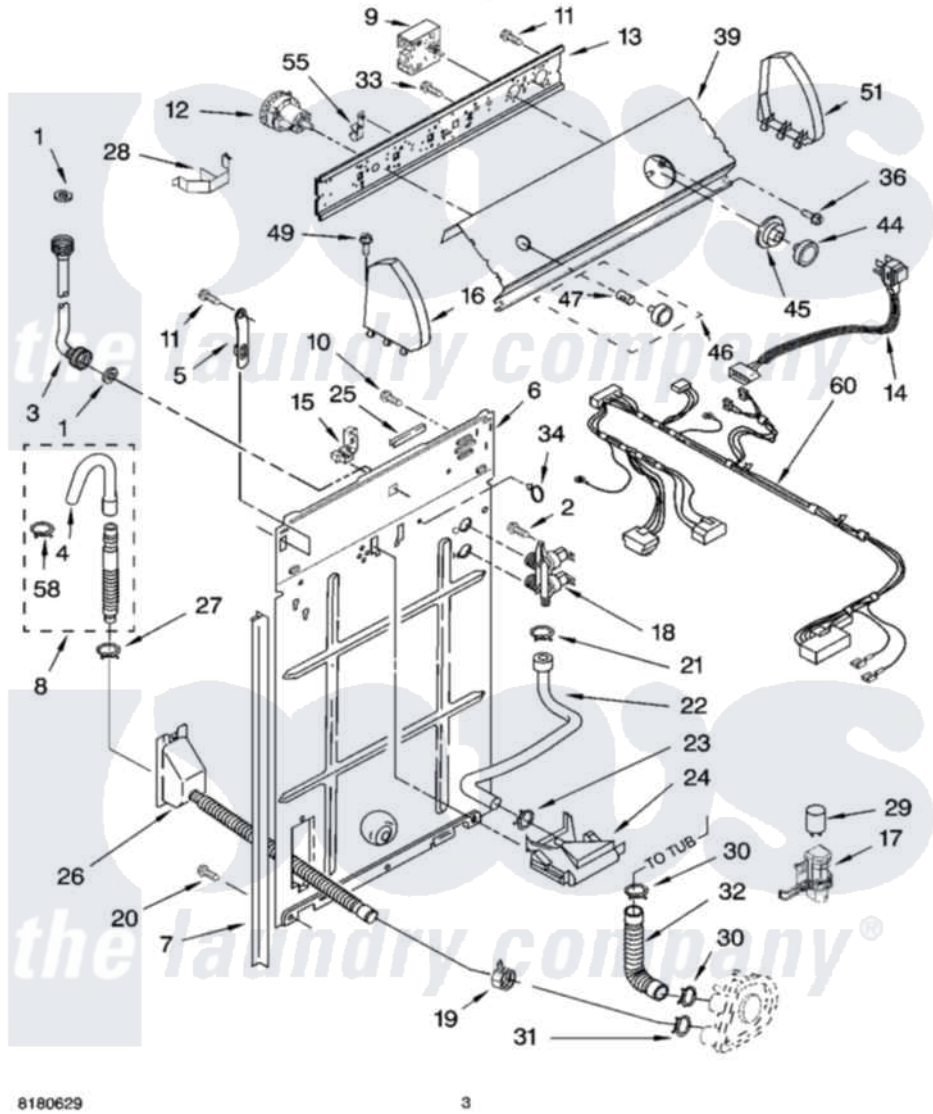

Whirlpool TAWX400RQ0 02 - CONTROLS AND REAR PANEL PARTS

CONTROLS AND REAR PANEL PARTS

For Model: TAWX400RQ0
(Designer White)

8180629

3

Whirlpool Residential Whirlpool TAWX400RQ0 Washer Parts Parts Diagram 02 - CONTROLS AND REAR PANEL PARTS

Click on the part number to view part

Item	Original Part Number	Replaced By	Status	Part Description
1	3976300	16123		Washer Inlet-Hose Miscellaneous Parts Must be Ordered Separately.
2	9740848			Screw, Mixing Valve Mounting
3	8571377	89503		Hose-Inlet
"	8571378	89503		Hose-Inlet
4	3357027			Nozzle, Hose Drain
5	8568314			Strap, Console
6	3357978			Panel, Rear
7	62747			Pad, Rear Panel
8	3951609	285664		Hose
"	661577	285666		Hose
"	3357090	285702		Hose
9	8546681			Timer, Control
10	3351614			Screw, Gearcase Cover Mounting
11	00767			Screw, 8A X 3/8 HeX Washer

11	30707		Head Tapping
12	3366848	W10339229	Switch-WL
13	3948608		Bracket, Control
14	661661	285800	Cord-Power
15	3952821	285777	Relief-Str
16	8274437	279960	Endcap
17	8318046		Clip, Capacitor
18	3955673	285805	Valve-Inlet
19	3976395		Restraint, Hose
20	62863	3390631	Screw, 10-16 X 3/8
21	301958	596669	Clamp, Manifold
22	8541607	3357328	Hose, Vacuum Break
23	370450	596669	Clamp, Manifold
24	3347034		Break, Vacuum
25	303294	3367669	Protector, Edge
26	8317940	W10358149	Drain Hose Assembly
27	3366912	356138	Clamp, Hose
28	8055003		Clip, Harness And Pressure Switch
29	661606	8572717	Capacitor, Motor Start
30	3363366	616099	Clamp
31	8317496	285655	Clamp, Hose
32	3951449	285871	Hose
33	3400073		Screw, Ground
34	8559320		Restraint, Hose
36	3400818		Screw, Timer Mounting
39	3956982		Panel, Console
44	3956906		Knob, Timer
45	8557458	Not Available	Dial, Timer
46	8557460		Knob, Control
47	8536939		Clip, Knob
49	388326		Screw, 8-18 X 1.25
51	8274434	279960	Endcap
55	8317975		Restraint, Harness
58	3366913	3357331	Clamp, Drain
60	3957020		Harness, Wiring