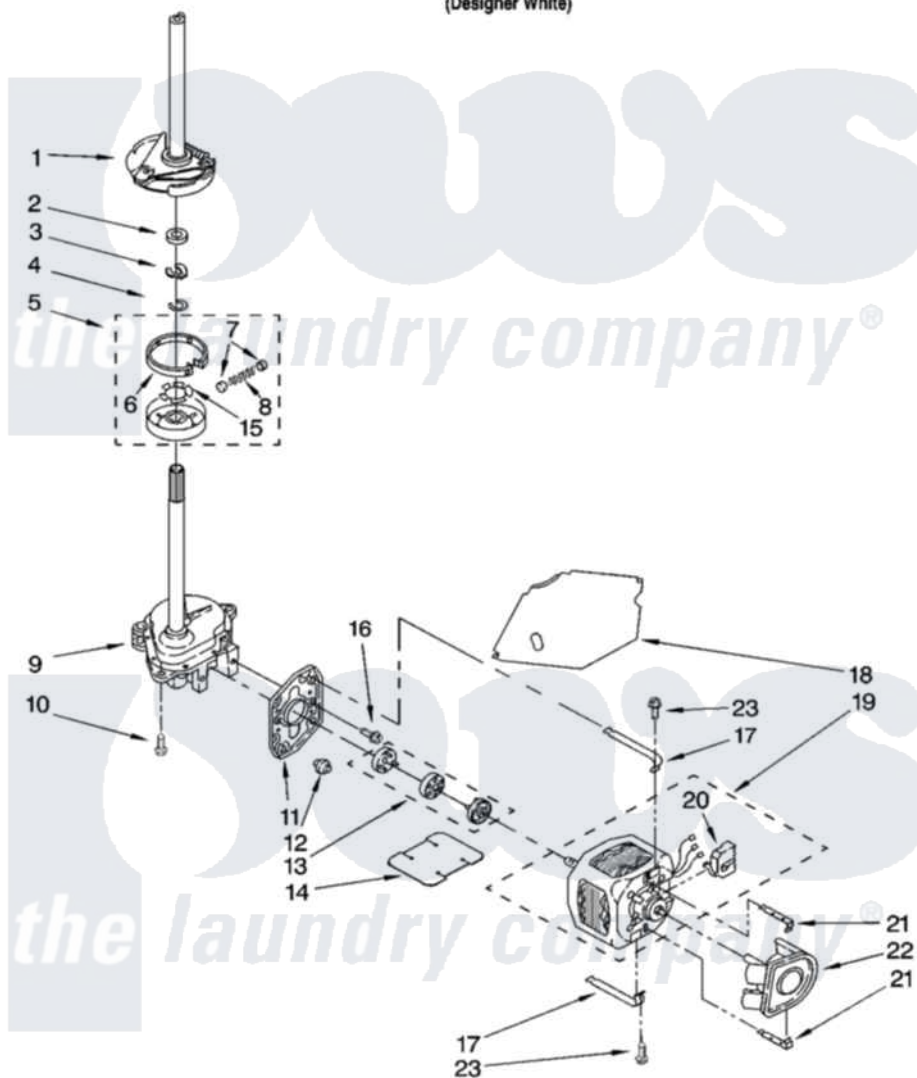

# Whirlpool TAWX400RQ0 04 - BRAKE, CLUTCH, GEARCASE, MOTOR AND PUMP PARTS

## BRAKE, CLUTCH, GEARCASE, MOTOR AND PUMP PARTS

For Model: TAWX400RQ0  
(Designer White)

8180629

7

Whirlpool [Residential Whirlpool TAWX400RQ0 Washer Parts](#) Parts Diagram 04 - BRAKE, CLUTCH, GEARCASE, MOTOR AND PUMP PARTS  
Click on the part number to view part

Item	Original Part Number	Replaced By	Status	Part Description
1	388951	<a href="#">285792</a>		Basketdrive
2	<a href="#">63292</a>			Washer, Spin Tube Thrust
3	62697	<a href="#">W10080230</a>		Ring, Spin Tube Support
4	63283	<a href="#">285353</a>		Ring
5	3951311	<a href="#">285785</a>		Clutch
6	3951308	<a href="#">285790</a>		Lining
7	<a href="#">62646</a>			Cap, Clutch Spring
8	<a href="#">3946792</a>			Spring And Damper Assembly
9	3360630	<a href="#">3360629</a>		Gearcase
10	3357334	<a href="#">3400516</a>		Screw Anti-Rattle
11	<a href="#">62611</a>			Plate, Motor Mount To Gearcase
12	<a href="#">62691</a>			Grommet, Motor
13	285753	<a href="#">285753A</a>		Coupling
14	<a href="#">3946532</a>			Shield, Motor

15	<a href="#">3355454</a>		Clip, Main Drive
16	<a href="#">3400516</a>		Screw Anti-Rattle
17	3349637	<a href="#">W10086010</a>	Retainer, Motor
18	<a href="#">3362089</a>		Shield, Tub To Motor
19	8528158	<a href="#">661600</a>	Motor, Main Drive
20	<a href="#">3952056</a>		Switch, Main Drive Motor
21	<a href="#">8546127</a>		Retainer, Pump
22	<a href="#">3363394</a>		Pump
23	3387485	<a href="#">273556</a>	Screw, 10-16 X 5/8