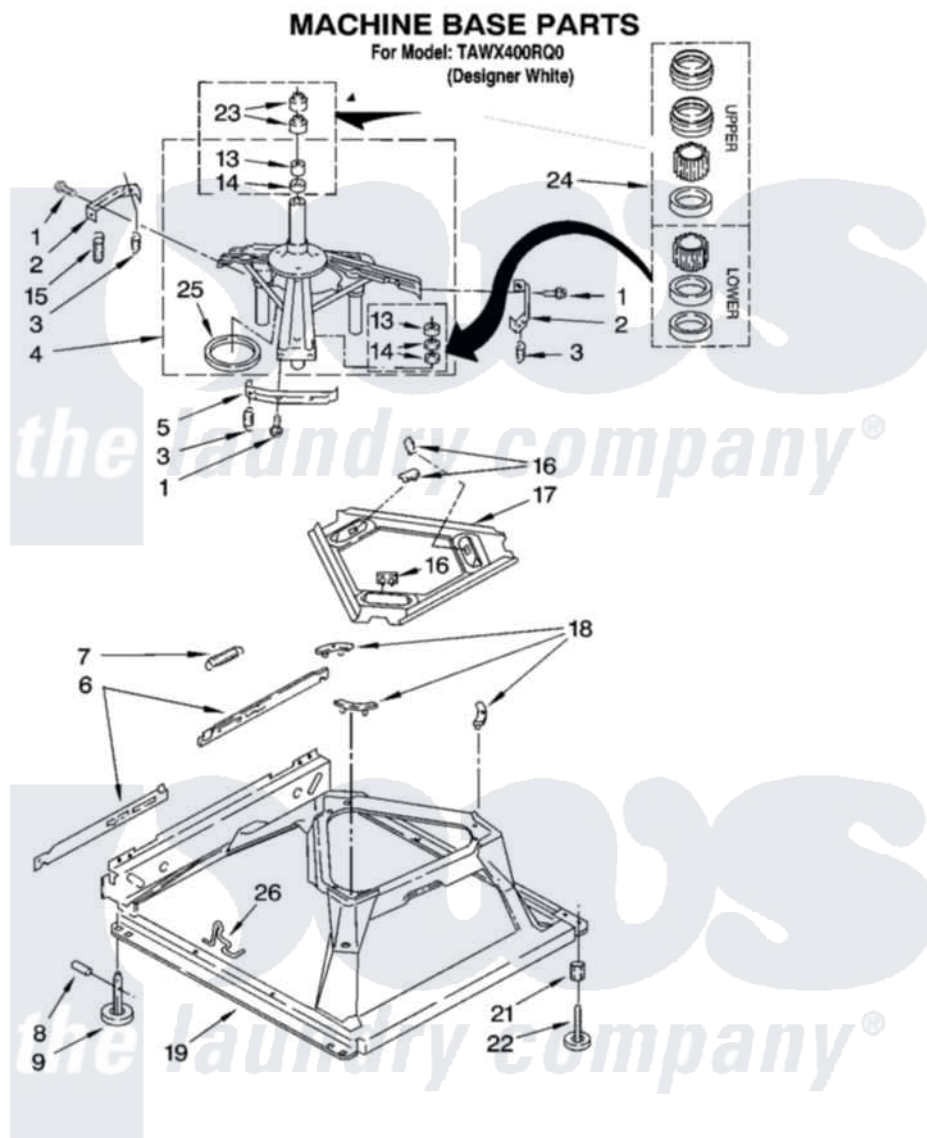

Whirlpool TAWX400RQ0 05 - MACHINE BASE PARTS

Whirlpool Residential Whirlpool TAWX400RQ0 Washer Parts Parts Diagram 05 - MACHINE BASE PARTS
 Click on the part number to view part

Item	Original Part Number	Replaced By	Status	Part Description
1	3400076			Screw, Bracket Mounting
2	64067			Bracket, Spring Outer
3	63907			Spring, Suspension
4	8575214	280184		Support
5	64065			Bracket, Spring Outer
6	63466			Link, Leveling Mechanism
7	62597	8316845		Spring
8	62837			Pin, Knurled
9	62596	285244		Feet-Leveling
13	3347047	8546455		Bearing, Centerpost
14	357409	359449		Seal, Agitator Shaft
15	8534035	285901		Spring
16	62568	285219		Pad
17	3946509			Plate, Suspension
18	3363660	285744		Pad
19	3946512	285771		Base

21	3359452		Nut, Lock
22	389102	W10001130	Foot, Leveling
23	356934	8577376	Seal, Centerpost
24	285203		Centerpost Bearing Kit
25	63134		Ring, Sound Deadening
26	63806	W10145155	Retainer, Suspension Spring