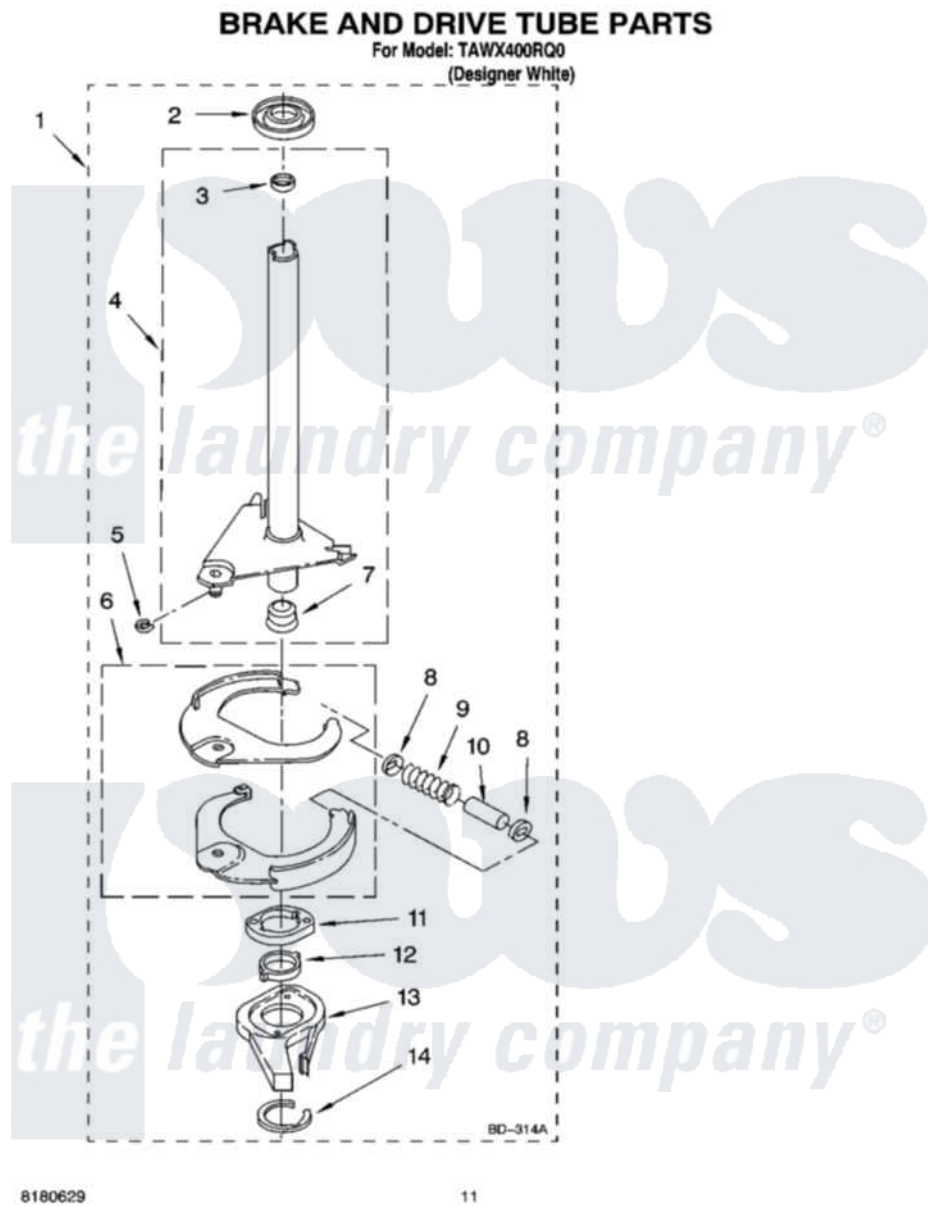

# Whirlpool TAWX400RQ0 07 - BRAKE AND DRIVE TUBE PARTS

8180629

11

Whirlpool Residential Whirlpool TAWX400RQ0 Washer Parts Parts Diagram 07 - BRAKE AND DRIVE TUBE PARTS  
Click on the part number to view part

Item	Original Part Number	Replaced By	Status	Part Description
1	388951	<a href="#">285792</a>		Basketdrive
2	<a href="#">62658</a>			Ring, Thrust
3	<a href="#">356427</a>			Seal, Spin Pinion
4	64027	<a href="#">64208</a>		Tube-Spin
5	64035	<a href="#">W10083190</a>		Ring, Retaining
6	64232	<a href="#">285438</a>		Shoe-Brake
7	62703	<a href="#">8546462</a>		"T" Bearing, Spin Tube
8	3353956	<a href="#">285658</a>		Sleeve
9	62647		Not Available	Spring, Brake
10	3355360	<a href="#">285658</a>		Sleeve
11	661516	<a href="#">8546461</a>		Cam, Brake Release
12	<a href="#">63022</a>			Sleeve, Cam
13	64194	<a href="#">285790</a>		Lining
14	90368	<a href="#">W10083200</a>		Ring, Retaining
"	N/A		Not Available	FOLLOWING PARTS NOT ILLUSTRATED
"	<a href="#">285208</a>			Lubricant