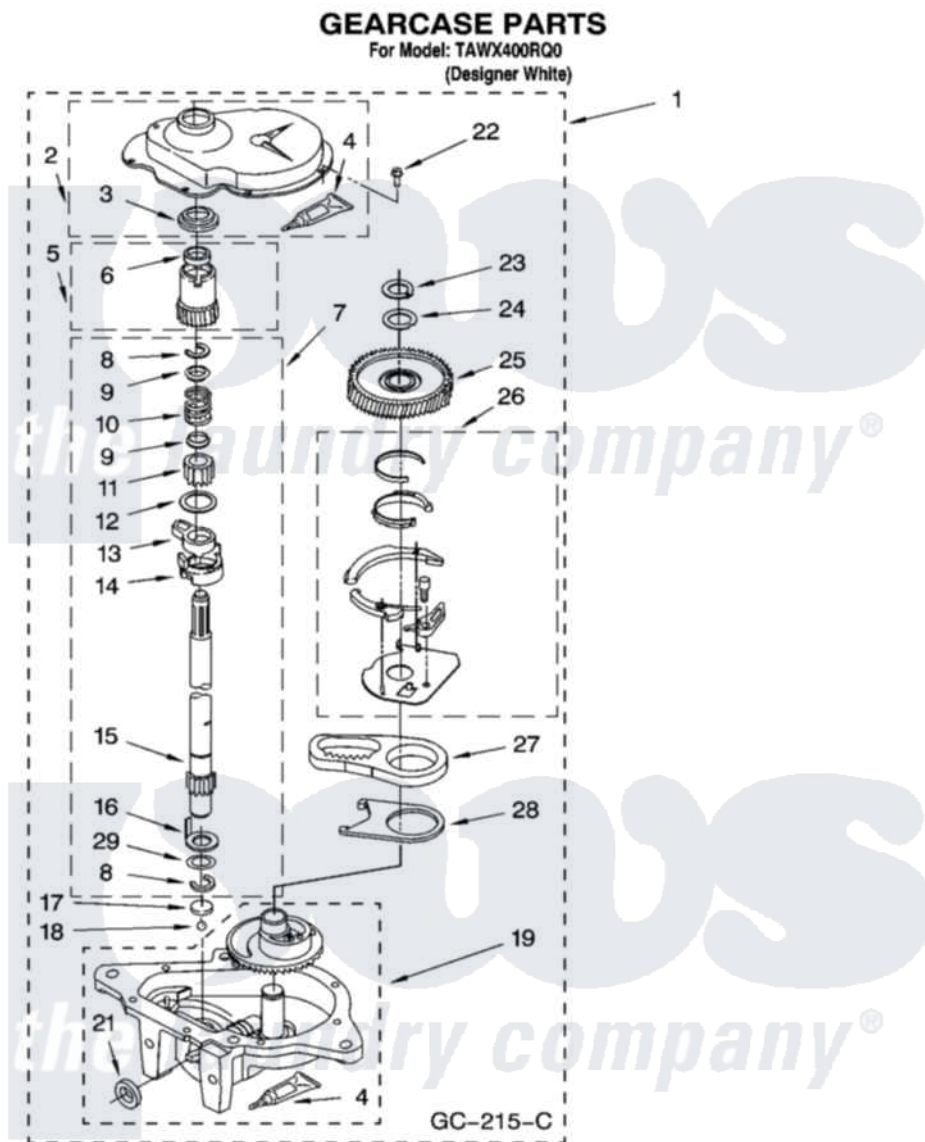

Whirlpool TAWX400RQ0 08 - GEARCASE PARTS

12

8180629

Whirlpool [Residential Whirlpool TAWX400RQ0 Washer Parts](#) Parts Diagram 08 - GEARCASE PARTS
Click on the part number to view part

Item	Original Part Number	Replaced By	Status	Part Description
1	3360630	3360629		Gearcase
2	285202			Cover, Gearcase
3	3349985			Seal, Gearcase Cover
4	285195			Sealer Sealer, Gasket
5	63320	285362		Gear and Pinion
6	356427			Seal, Spin Pinion
7	389387			Shaft, Agitator
8	90369		Not Available	Ring, Retaining (2)
9	62677			Retainer, Spring
10	62676			Spring, Agitator
11	63273	285509		Shaft, Agitator
12	62619			Washer, Agitator Gear
13	62580	285206		Cam-Agitator
14	62581	285206		Cam-Agitator
15	285509			Shaft, Agitator
16	62618			Washer, Cam Thrust

17	16018	285205	Bearing
18	85529	285205	Bearing
19	389230	285515	Gearcase
21	285352		Seal Kit, Thrust Plug
22	3351614		Screw, Gearcase Cover Mounting
23	3362552	285765	Ring-Retr
24	285735	285766	Washer Kit, Thrust
25	62570	285362	Gear and Pinon
26	388253	999516	Shelf-Glas
27	3349296	8546456	Rack, Connecting
28	62621		Actuator, Shift
29	388815		Washer, Intermediate 1 3976263 Miscellaneous Parts Bag 2 3976300 Washer, Inlet Hose 3 3366913 Clamp, Hose