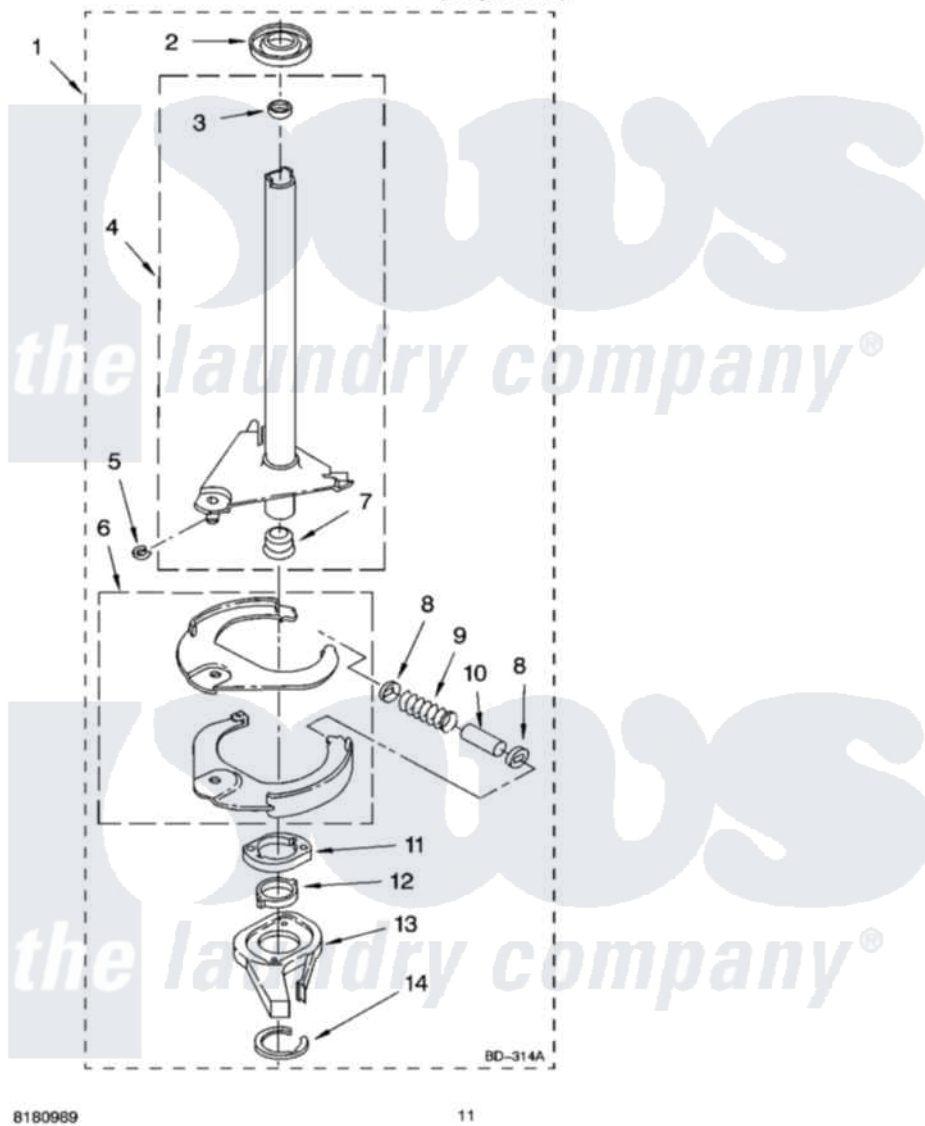

# Whirlpool TAWX400RQ2 07 - BRAKE AND DRIVE TUBE PARTS

## BRAKE AND DRIVE TUBE PARTS

For Model: TAWX400RQ2  
(Designer White)

8180989

11

Whirlpool Residential Whirlpool TAWX400RQ2 Washer Parts Parts Diagram 07 - BRAKE AND DRIVE TUBE PARTS

Click on the part number to view part

Item	Original Part Number	Replaced By	Status	Part Description
1	388951	<a href="#">285792</a>		Basketdrive
2	<a href="#">62658</a>			Ring, Thrust
3	<a href="#">356427</a>			Seal, Spin Pinion
4	64027	<a href="#">64208</a>		Tube-Spin
5	64035	<a href="#">W10083190</a>		Ring, Retaining
6	64232	<a href="#">285438</a>		Shoe-Brake
7	62703	<a href="#">8546462</a>		"T" Bearing, Spin Tube
8	3353956	<a href="#">285658</a>		Sleeve
9	62647		Not Available	Spring, Brake
10	3355360	<a href="#">285658</a>		Sleeve
11	661516	<a href="#">8546461</a>		Cam, Brake Release
12	<a href="#">63022</a>			Sleeve, Cam
13	64194	<a href="#">285790</a>		Lining
14	90368	<a href="#">W10083200</a>		Ring, Retaining
"	N/A		Not Available	FOLLOWING PARTS NOT ILLUSTRATED
"	<a href="#">285208</a>			Lubricant