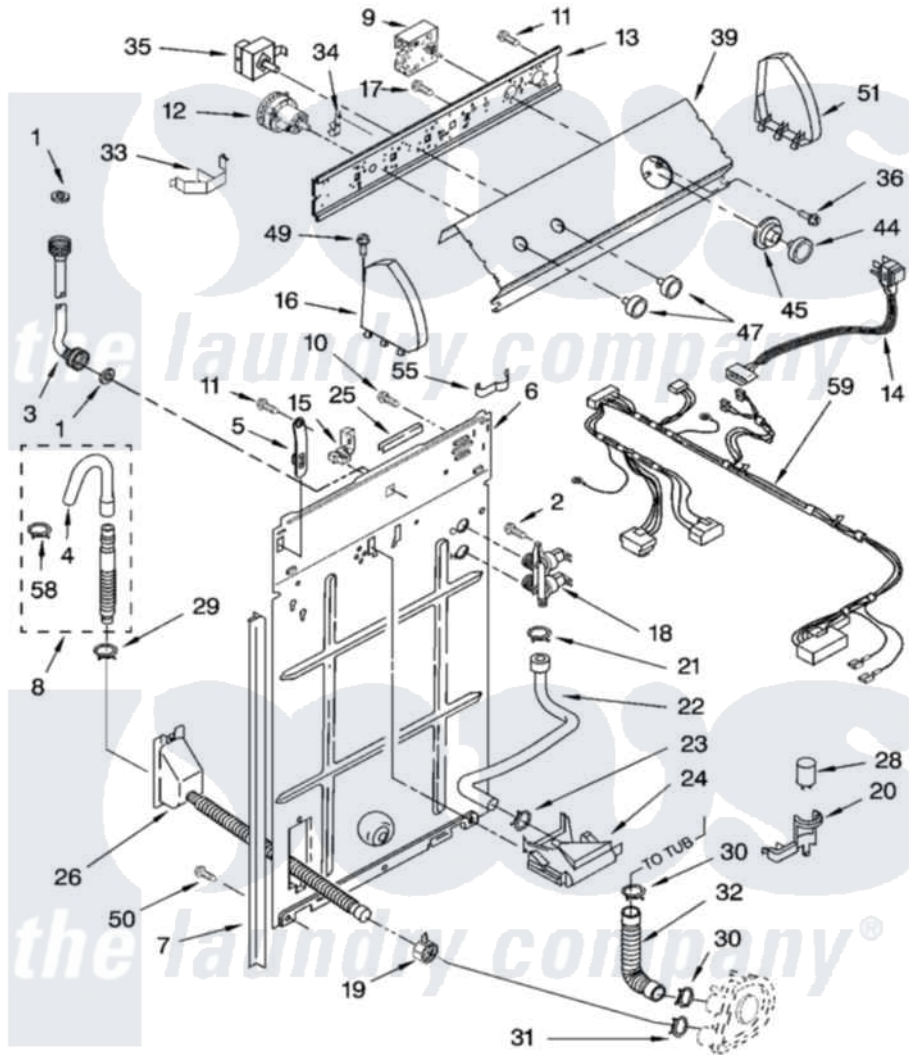

Whirlpool TAWX700JQ2 02 - CONTROL AND REAR PANEL PARTS

CONTROLS AND REAR PANEL PARTS

For Model: TAWX700JQ2
(Designer White)

8180097

3

Whirlpool Residential Whirlpool TAWX700JQ2 Washer Parts Parts Diagram 02 - CONTROL AND REAR PANEL PARTS
Click on the part number to view part

Item	Original Part Number	Replaced By	Status	Part Description
1	3976300	16123		Washer Inlet-Hose Miscellaneous Parts Must be Ordered Separately.
2	9740848			Screw, Mixing Valve Mounting
3	3949374	89503		Hose-Inlet
"	3949375	89503		Hose-Inlet
4	3357027			Nozzle, Hose Drain
5	8318255	8568314		Strap, Console
6	3357978			Panel, Rear
7	62747			Pad, Rear Panel
8	3951609	285664		Hose
"	661577	285666		Hose
"	3357090	285702		Hose
9	8541939			Timer, Control
10	3351614			Screw, Gearcase Cover Mounting
11	90767			Screw, 8A X 3/8 HeX Washer Head Tapping

12	3366847	W10337780	Switch-WL
13	3948608		Bracket, Control
14	661661	285800	Cord-Power
15	3952821	285777	Relief-Str
16	8274437	279960	Endcap
17	3400073		Screw, Ground
18	3955673	285805	Valve-Inlet
19	3976395		Restraint, Hose
20	8318201	8318046	Clip, Capacitor
21	370451	596669	Clamp, Manifold
22	3357328		Hose, Vacuum Break
23	371503	596669	Clamp, Manifold
24	3347034		Break, Vacuum
25	303294	3367669	Protector, Edge
26	8317940	W10358149	Drain Hose Assembly
28	661606	8572717	Capacitor, Motor Start
29	3366912	356138	Clamp, Hose
30	3363366	616099	Clamp
31	8317496	285655	Clamp, Hose
32	3951449	285871	Hose
33	8055003		Clip, Harness And Pressure Switch
34	8317975		Restraint, Harness
35	661614		Switch, Water Temperature
36	3400818		Screw, Timer Mounting
39	3954249		Panel, Console
44	3951026	3957821	Knob, Timer
45	3950762	3957841	Dial, Timer
47	3950759	3957796	Knob, Control
49	388326		Screw, 8-18 X 1.25
50	62863	3390631	Screw, 10-16 X 3/8
51	8274434	279960	Endcap
55	3347812	8528351	Clip
58	3366913	3357331	Clamp, Drain
59	3956519		Harness, Wiring