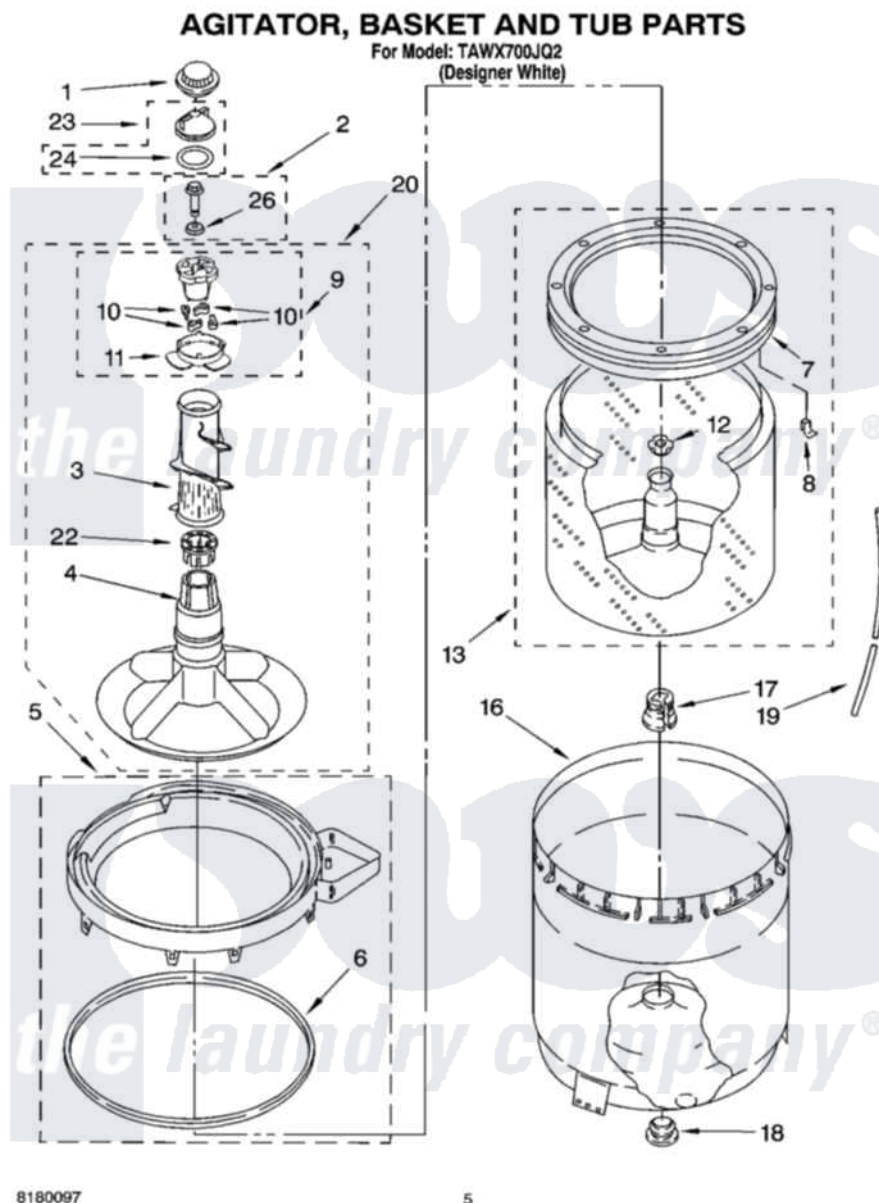

Whirlpool TAWX700JQ2 03 - AGITATOR, BASKET AND TUB PARTS

Whirlpool Residential Whirlpool TAWX700JQ2 Washer Parts Parts Diagram 03 - AGITATOR, BASKET AND TUB PARTS

[Click on the part number to view part](#)

Item	Original Part Number	Replaced By	Status	Part Description
1	3355758			Cap, Agitator
2	358237			Screw And Washer
3	3349019			Auger, Agitator
4	3350830			Agitator
5	3360611			Tub Ring And Gasket Assembly
6	3359586			Gasket, Tub Ring
7	3956205			Balance Ring
8	8519815			Clip, Balance Ring
9	3363663	285811		Cam-Agitator
10	3366877	80040		Dog-Agitator
11	3363661			Bearing, Driven Cam
12	21366			Nut, Spanner
13	3956207			Basket And Balance Ring
16	63125			Tub
17	389140			Tub Block, Basket Drive

18	383727		Gasket, Centerpod
19	3347780	353244	Hose, Pressure Switch
20	3350829	285574	Large Ring
22	3350389	285587	Washer
23	3354733	W10074580	Cap, Barrier
24	3348855	W10072840	Fabric Softener
26	3949550		Washer