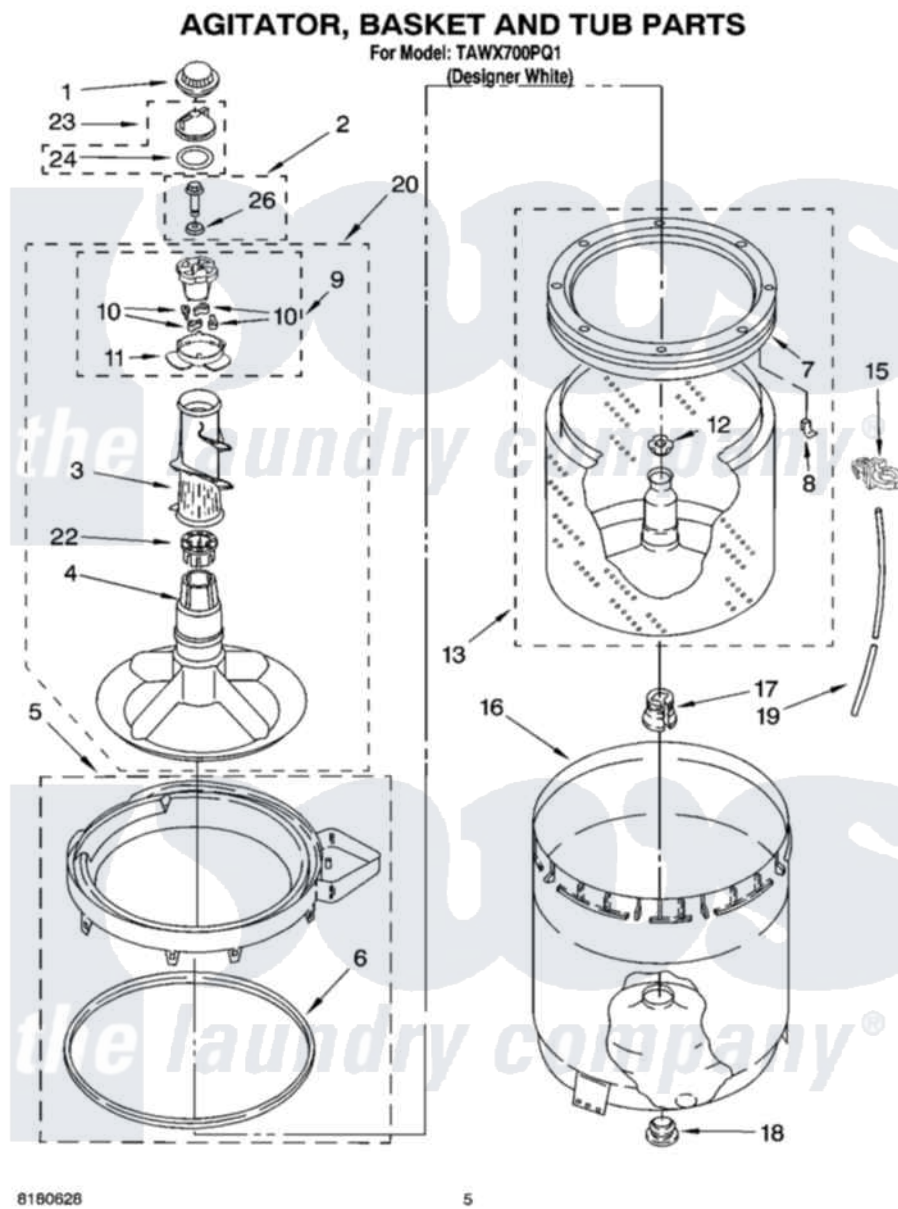

# Whirlpool TAWX700PQ1 03 - AGITATOR, BASKET AND TUB PARTS

8180628

5

Whirlpool [Residential Whirlpool TAWX700PQ1 Washer Parts](#) Parts Diagram 03 - AGITATOR, BASKET AND TUB PARTS

[Click on the part number to view part](#)

Item	Original Part Number	Replaced By	Status	Part Description
1	<a href="#">3355758</a>			Cap, Agitator
2	<a href="#">358237</a>			Screw And Washer
3	<a href="#">3349019</a>			Auger, Agitator
4	<a href="#">3350830</a>			Agitator
5	<a href="#">3360611</a>			Tub Ring And Gasket Assembly
6	<a href="#">3359586</a>			Gasket, Tub Ring
7	<a href="#">3956205</a>			Balance Ring
8	<a href="#">8519815</a>			Clip, Balance Ring
9	3363663	<a href="#">285811</a>		Cam-Agitator
10	3366877	<a href="#">80040</a>		Dog-Agitator
11	<a href="#">3363661</a>			Bearing, Driven Cam
12	<a href="#">21366</a>			Nut, Spanner
13	<a href="#">3956207</a>			Basket And Balance Ring
15	<a href="#">2219077</a>			Clip, Pressure Switch Hose
16	<a href="#">63125</a>			Tub

17	<a href="#">389140</a>		Tub Block, Basket Drive
18	<a href="#">383727</a>		Gasket, Centerpodt
19	3347780	<a href="#">353244</a>	Hose, Pressure Switch
20	3350829	<a href="#">285574</a>	Large Ring
22	3350389	<a href="#">285587</a>	Washer
23	3354733	<a href="#">W10074580</a>	Cap, Barrier
24	3348855	<a href="#">W10072840</a>	Fabric Softener
26	<a href="#">3949550</a>		Washer