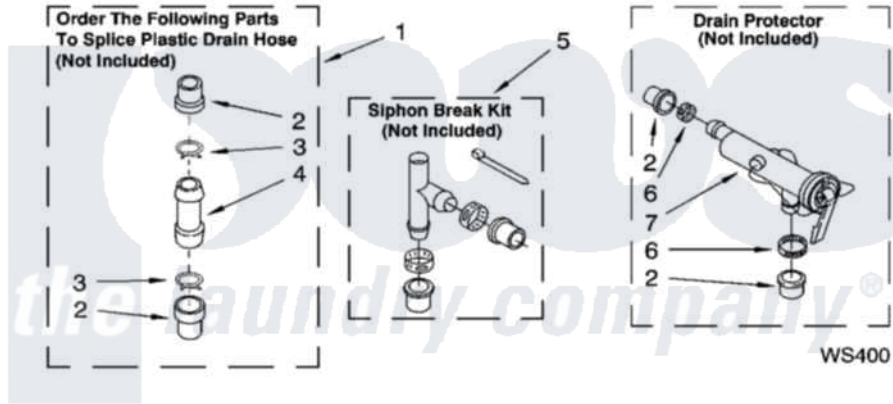

WATER SYSTEM PARTS

For Model: TAWX700PQ1
(Designer White)

8180628

11

Whirlpool [Residential Whirlpool TAWX700PQ1 Washer Parts](#) Parts Diagram 07 - WATER SYSTEM PARTS
Click on the part number to view part

Item	Original Part Number	Replaced By	Status	Part Description
1	285442			Water System Parts
2	285321			Water System Parts
3	370447	285655		Clamp, Hose
4	16272			Connector, Straight
5	285320			Water System Parts
6	65349	285655		Clamp, Hose
7	367031			Water System Parts