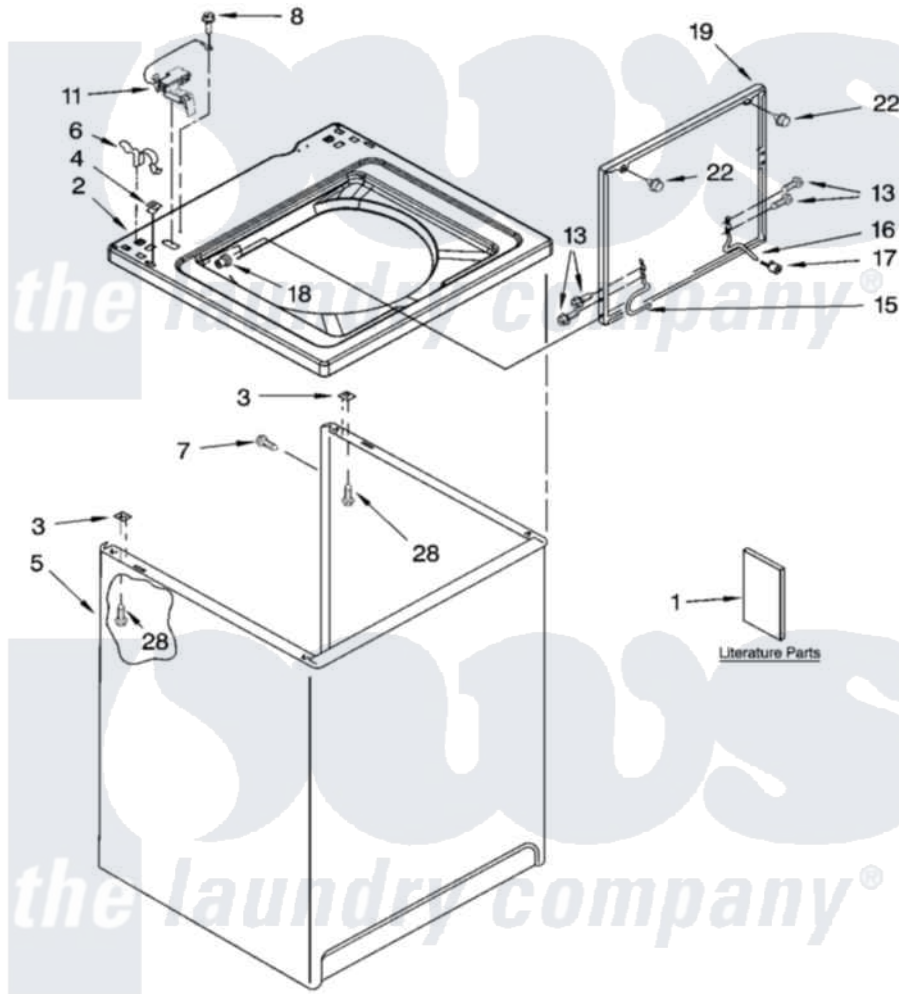

# Whirlpool TAWX700PQ2 01 - TOP AND CABINET PARTS

## TOP AND CABINET PARTS

For Model: TAWX700PQ2  
(Designer White)

AUTOMATIC  
WASHER

11-05 Litho in U.S.A. (drd)

1

Part No. 8180990

[Whirlpool Residential Whirlpool TAWX700PQ2 Washer Parts](#) Parts Diagram 01 - TOP AND CABINET PARTS

[Click on the part number to view part](#)

Item	Original Part Number	Replaced By	Status	Part Description
1	3958075		Not Available	Installation Instructions
"	3955914		Not Available	Feature Sheet
"	8578235		Not Available	Use & Care Guide
"	3957466		Not Available	Energy Guide
"	8541941		Not Available	Wiring Diagram
2	<a href="#">8318068</a>			Top
3	62750			Spacer, Cabinet To Top (4)
4	<a href="#">357213</a>			Nut, Push-In
5	<a href="#">63424</a>			Cabinet
6	<a href="#">62780</a>			Clip, Top And Cabinet And Rear Panel
7	3357011	<a href="#">308685</a>		Side Trim )
8	<a href="#">3351614</a>			Screw, Gearcase Cover Mounting
11	<a href="#">8318084</a>			Switch, Lid
13	3351355	<a href="#">W10119828</a>		Screw, Lid Hinge Mounting
15	<a href="#">8318088</a>			Hinge, Lid

16	<a href="#">54583</a>		Hinge, Lid
17	<a href="#">19119</a>		Bumper, Lid Hinge
18	<a href="#">21258</a>		Bearing, Lid Hinge
19	8542383	<a href="#">W1019385Z</a>	Lid
22	<a href="#">9724509</a>		Bumper, Lid
28	<a href="#">3390631</a>		Screw, 10-16 X 3/8