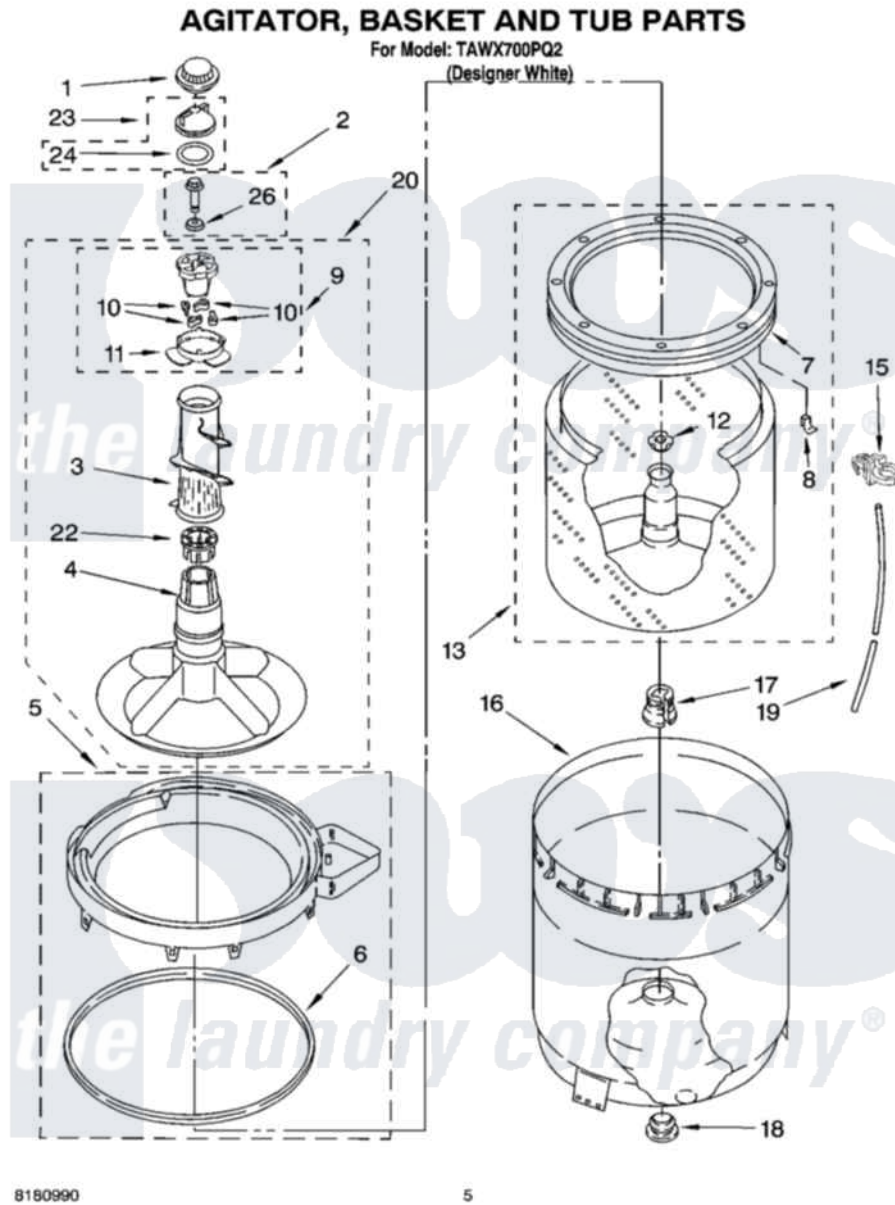

Whirlpool TAWX700PQ2 03 - AGITATOR, BASKET AND TUB PARTS

Whirlpool [Residential Whirlpool TAWX700PQ2 Washer Parts](#) Parts Diagram 03 - AGITATOR, BASKET AND TUB PARTS

[Click on the part number to view part](#)

Item	Original Part Number	Replaced By	Status	Part Description
1	3355758			Cap, Agitator
2	358237			Screw And Washer
3	3349019			Auger, Agitator
4	3350830			Agitator
5	3360611			Tub Ring And Gasket Assembly
6	3359586			Gasket, Tub Ring
7	3956205			Balance Ring
8	8519815			Clip, Balance Ring
9	3363663	285811		Cam-Agitator
10	3366877	80040		Dog-Agitator
11	3363661			Bearing, Driven Cam
12	21366			Nut, Spanner
13	3956207			Basket And Balance Ring
15	2219077			Clip, Pressure Switch Hose
16	63125			Tub

17	389140		Tub Block, Basket Drive
18	383727		Gasket, Centerpodt
19	3347780	353244	Hose, Pressure Switch
20	3350829	285574	Large Ring
22	3350389	285587	Washer
23	3354733	W10074580	Cap, Barrier
24	3348855	W10072840	Fabric Softener
26	3949550		Washer