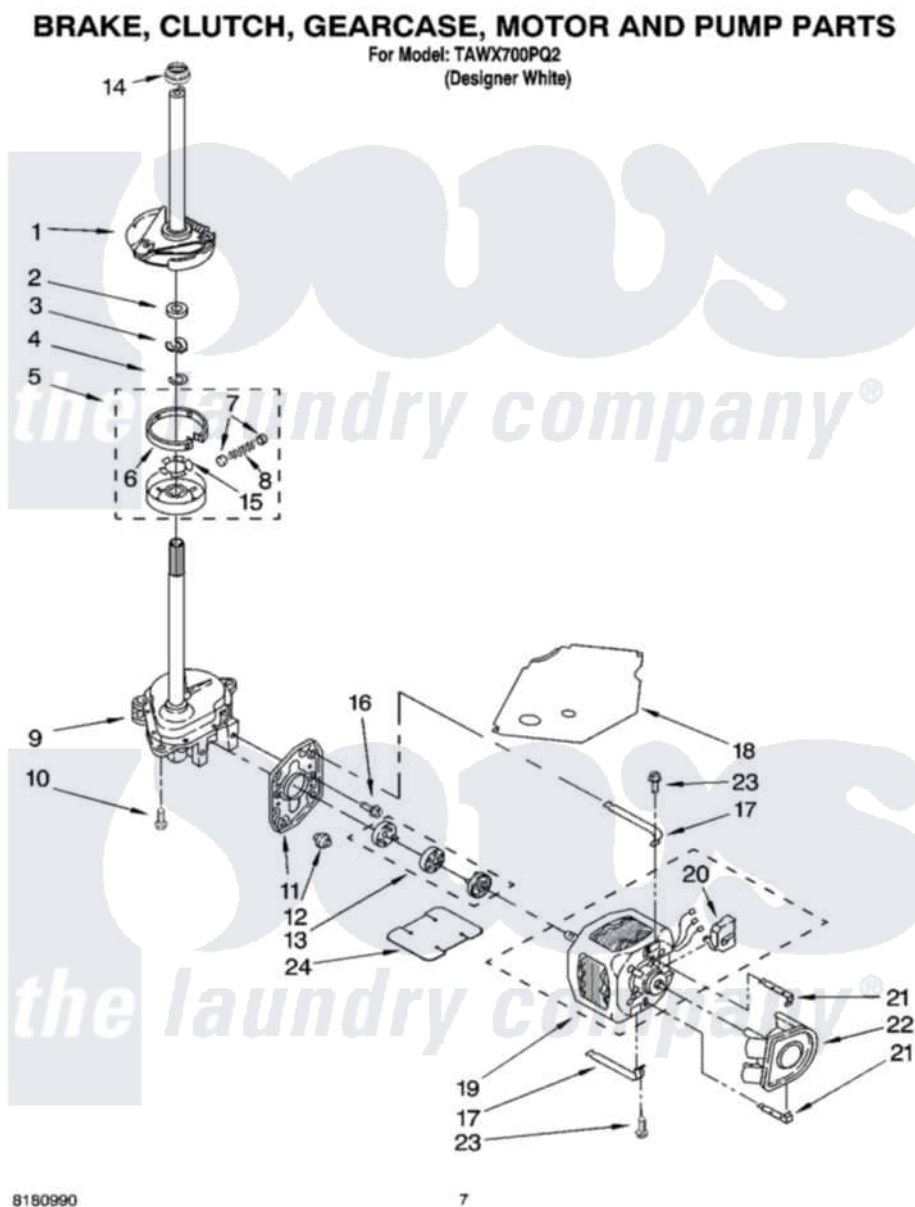

# Whirlpool TAWX700PQ2 04 - BRAKE, CLUTCH, GEARCASE, MOTOR AND PUMP PARTS

Whirlpool [Residential Whirlpool TAWX700PQ2 Washer Parts](#) Parts Diagram 04 - BRAKE, CLUTCH, GEARCASE, MOTOR AND PUMP PARTS  
Click on the part number to view part

Item	Original Part Number	Replaced By	Status	Part Description
1	388951	<a href="#">285792</a>		Basketdrive
2	<a href="#">63292</a>			Washer, Spin Tube Thrust
3	62697	<a href="#">W10080230</a>		Ring, Spin Tube Support
4	63283	<a href="#">285353</a>		Ring
5	3951311	<a href="#">285785</a>		Clutch
6	3951308	<a href="#">285790</a>		Lining
7	<a href="#">62646</a>			Cap, Clutch Spring
8	<a href="#">3946792</a>			Spring And Damper Assembly
9	3360630	<a href="#">3360629</a>		Gearcase
10	3357334	<a href="#">3400516</a>		Screw Anti-Rattle
11	<a href="#">62611</a>			Plate, Motor Mount To Gearcase
12	<a href="#">62691</a>			Grommet, Motor
13	285753	<a href="#">285753A</a>		Coupling
14	<a href="#">8577374</a>			Seal, Centerpost

15	<a href="#">3355454</a>		Clip, Main Drive
16	<a href="#">3400516</a>		Screw Anti-Rattle
17	3349637	<a href="#">W10086010</a>	Retainer, Motor
18	<a href="#">3362089</a>		Shield, Tub To Motor
19	8528158	<a href="#">661600</a>	Motor, Main Drive
20	<a href="#">3952056</a>		Switch, Main Drive Motor
21	<a href="#">8546127</a>		Retainer, Pump
22	<a href="#">3363394</a>		Pump
23	3387485	<a href="#">273556</a>	Screw, 10-16 X 5/8
24	<a href="#">3946532</a>		Shield, Motor