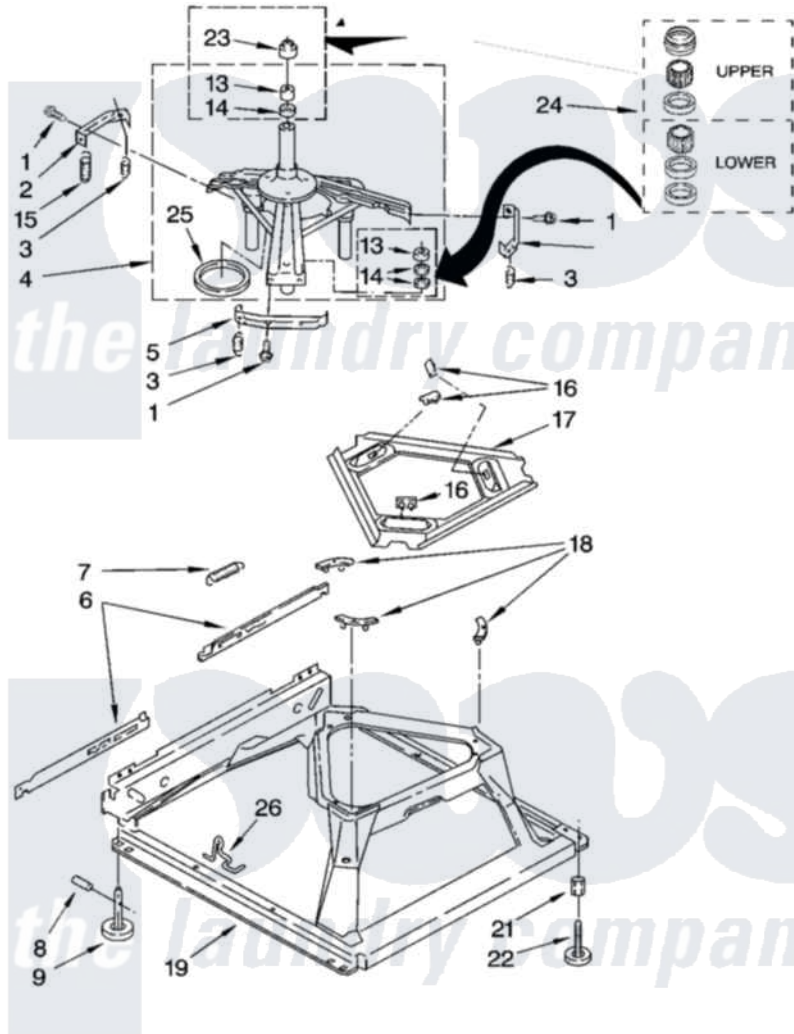

Whirlpool TAWX700PQ2 05 - MACHINE BASE PARTS

MACHINE BASE PARTS

For Model: TAWX700PQ2
(Designer White)

8

8180990

Whirlpool Residential Whirlpool TAWX700PQ2 Washer Parts Parts Diagram 05 - MACHINE BASE PARTS
Click on the part number to view part

Item	Original Part Number	Replaced By	Status	Part Description
1	3400076			Screw, Bracket Mounting
2	64067			Bracket, Spring Outer
3	63907			Spring, Suspension
4	8575214	280184		Support
5	64065			Bracket, Spring Outer
6	63466			Link, Leveling Mechanism
7	62597	8316845		Spring
8	62837			Pin, Knurled
9	62596	285244		Feet-Leveling
13	8546455			Bearing, Centerpost
14	357409	359449		Seal, Agitator Shaft
15	8534035	285901		Spring
16	62568	285219		Pad
17	3946509			Plate, Suspension
18	3363660	285744		Pad
19	3946512	285771		Base

21	3359452		Nut, Lock
22	389102	W10001130	Foot, Leveling
23	8577376		Seal, Centerpost
24	285203		Centerpost Bearing Kit
25	63134		Ring, Sound Deadening
26	63806	W10145155	Retainer, Suspension Spring