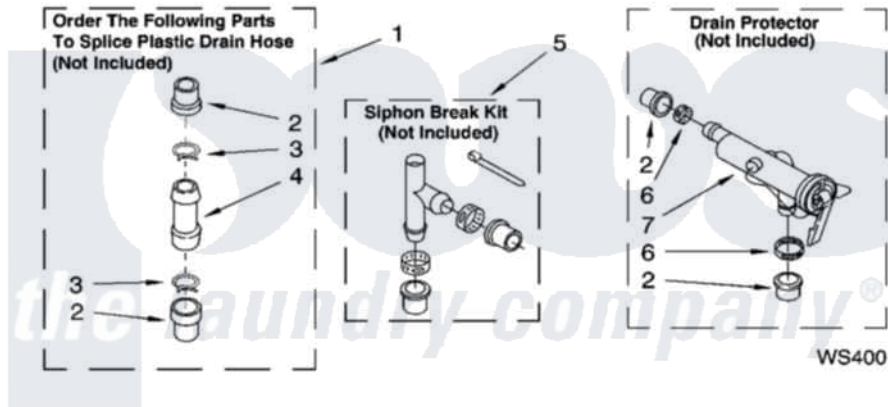

**WATER SYSTEM PARTS**

For Model: TAWX700PQ2  
(Designer White)

8180990

11

Whirlpool [Residential Whirlpool TAWX700PQ2 Washer Parts](#) Parts Diagram 07 - WATER SYSTEM PARTS  
Click on the part number to view part

Item	Original Part Number	Replaced By	Status	Part Description
1	<a href="#">285442</a>			Water System Parts
2	<a href="#">285321</a>			Water System Parts
3	370447	<a href="#">285655</a>		Clamp, Hose
4	<a href="#">16272</a>			Connector, Straight
5	<a href="#">285320</a>			Water System Parts
6	65349	<a href="#">285655</a>		Clamp, Hose
7	<a href="#">367031</a>			Water System Parts