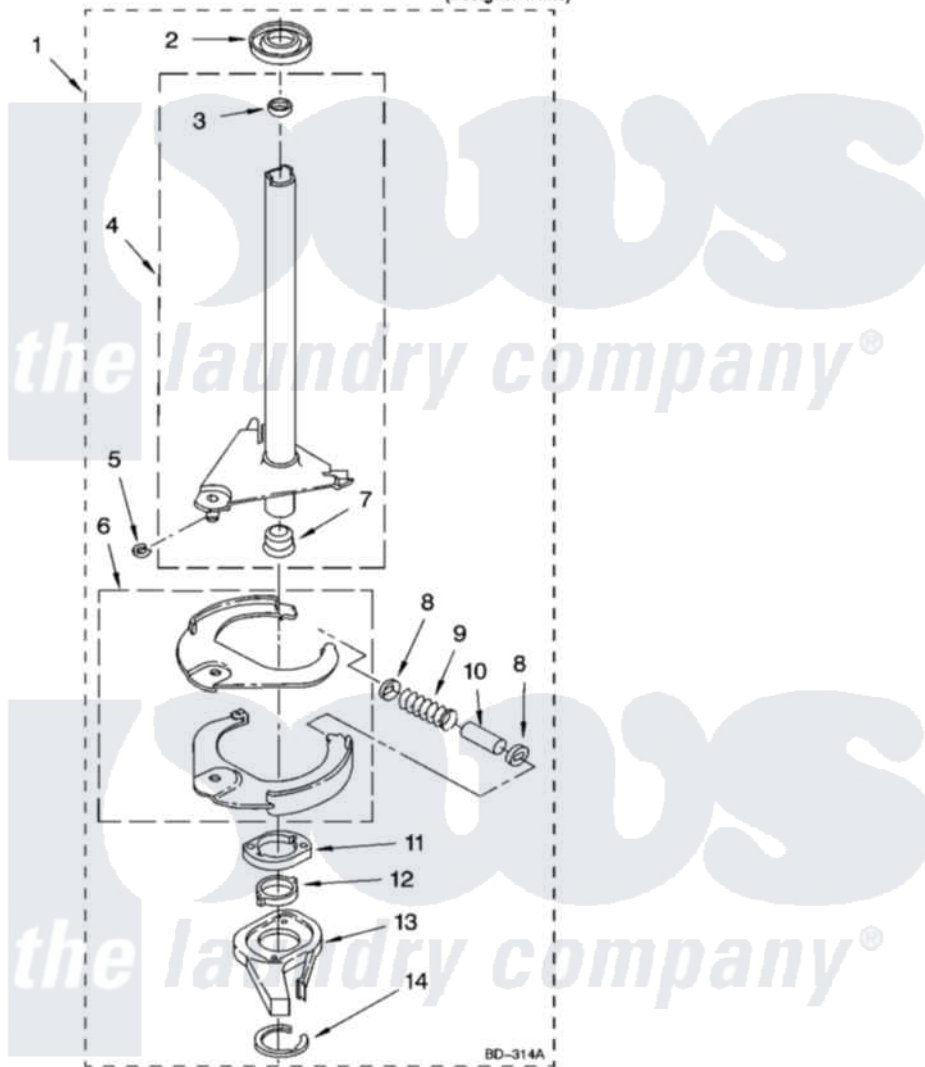

Whirlpool TAWX700PQ2 08 - BRAKE AND DRIVE TUBE PARTS

BRAKE AND DRIVE TUBE PARTS

For Model: TAWX700PQ2
(Designer White)

12

8180990

Whirlpool Residential Whirlpool TAWX700PQ2 Washer Parts Parts Diagram 08 - BRAKE AND DRIVE TUBE PARTS

Click on the part number to view part

Item	Original Part Number	Replaced By	Status	Part Description
1	388951	285792		Basketdrive
2	62658			Ring, Thrust
3	356427			Seal, Spin Pinion
4	64027	64208		Tube-Spin
5	64035	W10083190		Ring, Retaining
6	64232	285438		Shoe-Brake
7	62703	8546462		"T" Bearing, Spin Tube
8	3353956	285658		Sleeve
9	62647		Not Available	Spring, Brake
10	3355360	285658		Sleeve
11	661516	8546461		Cam, Brake Release
12	63022			Sleeve, Cam
13	64194	285790		Lining
14	90368	W10083200		Ring, Retaining
"	N/A		Not Available	FOLLOWING PARTS NOT ILLUSTRATED
"	285208			Lubricant