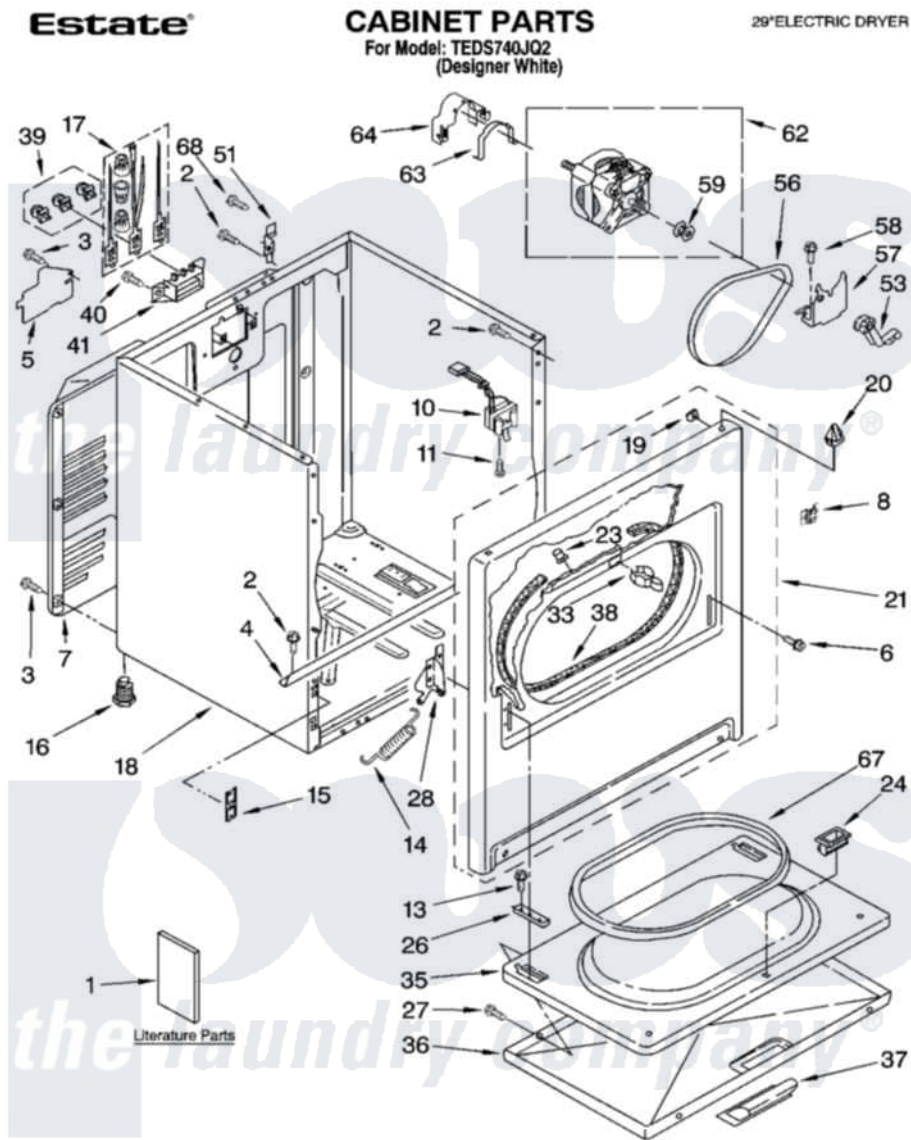

# Whirlpool TEDS740JQ2 01 - CABINET PARTS

04-04 Litho in U.S.A. (djc)

1

Part No. 8180351

Whirlpool Residential Whirlpool TEDS740JQ2 Dryer Parts Parts Diagram 01 - CABINET PARTS

[Click on the part number to view part](#)

Item	Original Part Number	Replaced By	Status	Part Description
1	LIT3397618		Not Available	Literature Parts (Instructions, Installation)
"	LIT8528588		Not Available	Literature Parts (Use & Care Guide)
"	LIT8528187		Not Available	Literature Parts (Wiring Diagram)
"	N/A		Not Available	Following May Be Purchased
"	N/A		Not Available	DO-IT-YOURSELF REPAIR MANUALS
"	LIT677818	<a href="#">677818L</a>		Diy
2	343641	<a href="#">681414</a>		Screw, 10AB X 1/2
3	<a href="#">693995</a>			Screw, Hex Head
4	<a href="#">8541400</a>			Bracket, Cabinet
5	<a href="#">3396795</a>			Cover, Terminal Block
6	342043	<a href="#">486146</a>		Screw
7	3396805	<a href="#">280043</a>		Panel-Rear
8	8546676	<a href="#">W10041960</a>		Spring, Door
10	3406109	<a href="#">3406107</a>		Door Switch Assembly