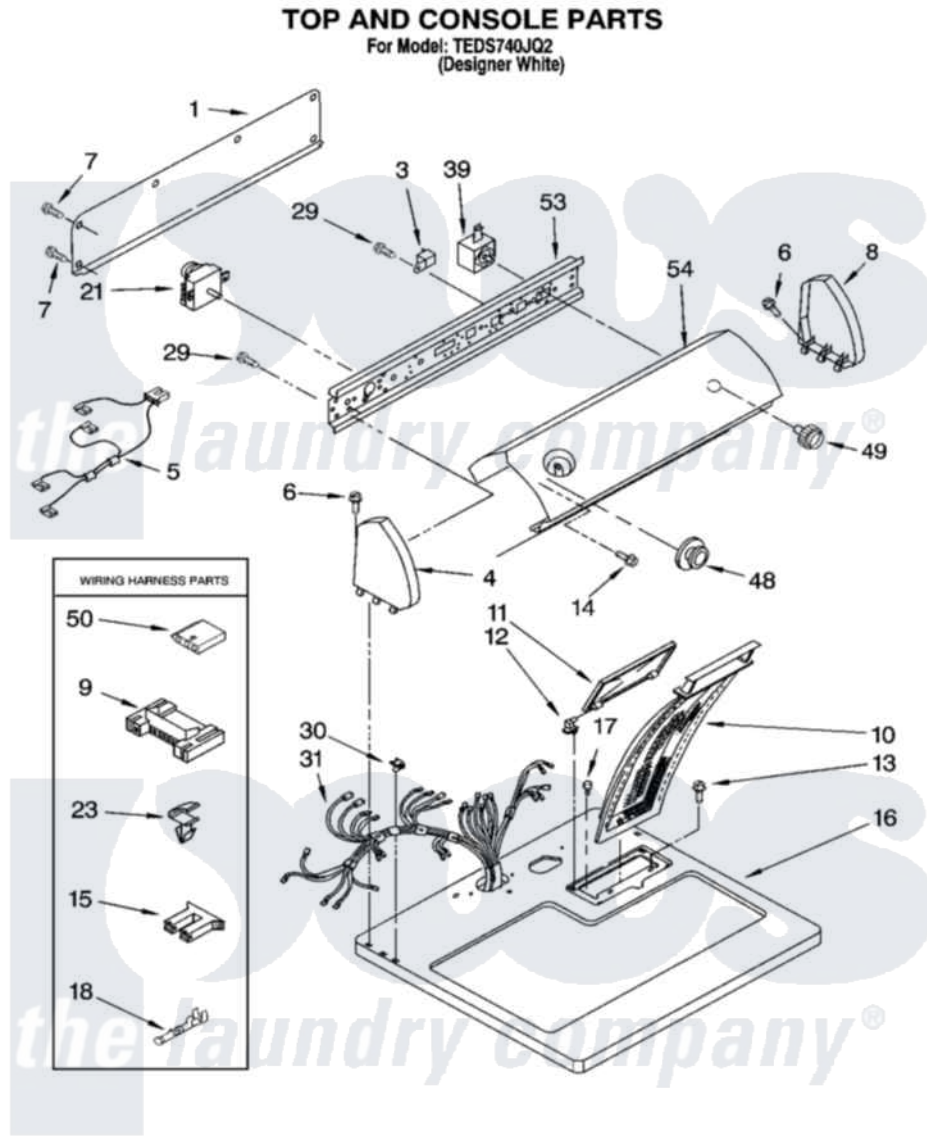

# Whirlpool TEDS740JQ2 02 - TOP AND CONSOLE PARTS

8180351

3

Whirlpool Residential Whirlpool TEDS740JQ2 Dryer Parts Parts Diagram 02 - TOP AND CONSOLE PARTS  
Click on the part number to view part

Item	Original Part Number	Replaced By	Status	Part Description
1	<a href="#">8274261</a>			Do-It-Yourself Repair Manuals
3	<a href="#">694419</a>			Mini-Buzzer
4	8274437	<a href="#">279960</a>		Endcap
5	<a href="#">3397692</a>			Jumper, Wire
6	<a href="#">388326</a>			Screw, 8-18 X 1.25
7	<a href="#">693995</a>			Screw, Hex Head
8	8274434	<a href="#">279960</a>		Endcap
9	<a href="#">3395683</a>			Receptacle, Multi-Terminal
10	<a href="#">349639</a>			HAndle And Lint Screen Assembly
11	<a href="#">8283378</a>			Cover, Lint Screen
12	3978605	<a href="#">W10044470</a>		Hinge, RH
"	<a href="#">3978606</a>			Hinge, Lint Lid
13	688983	<a href="#">487240</a>		Screw, For Mtg. Service Capacitor
14	<a href="#">3400859</a>			Screw, Grounding
15	<a href="#">3354925</a>			Block, Connector

16	8271390	<a href="#">8521918</a>	Top
17	297535	<a href="#">17258</a>	Bumper
18	<a href="#">94614</a>		Terminal
21	<a href="#">8299778</a>		Timer, 60 Hz
23	<a href="#">3394427</a>		Clip-Harness
29	3390646	<a href="#">W10139210</a>	Screw, 8-18 X 5/16
30	<a href="#">357213</a>		Nut, Push-In
31	8299867	<a href="#">W10450292</a>	Harness, Wiring
39	3395384	<a href="#">3395385</a>	Switch-Pts
48	8283182	<a href="#">3957746</a>	Knob
49	3950759	<a href="#">3957796</a>	Knob, Control
50	<a href="#">3936144</a>		Do-It-Yourself Repair Manuals
53	<a href="#">8271418</a>		Bracket, Control
54	<a href="#">3977931</a>		Panel, Control
"	N/A	Not Available	ACCESSORY PARTS
"	279948	<a href="#">4392065</a>	Kit, Dryer Repair
"	<a href="#">3404351</a>		Accessory Parts
"	<a href="#">8522199</a>		Accessory Parts
"	<a href="#">72017</a>		Paint, Touch-Up
"	<a href="#">350930</a>		Paint, Pressurized Spray B
"	<a href="#">350938</a>		Paint, Pressurized Spray B
"	<a href="#">799344</a>		Paint, Touch-Up )