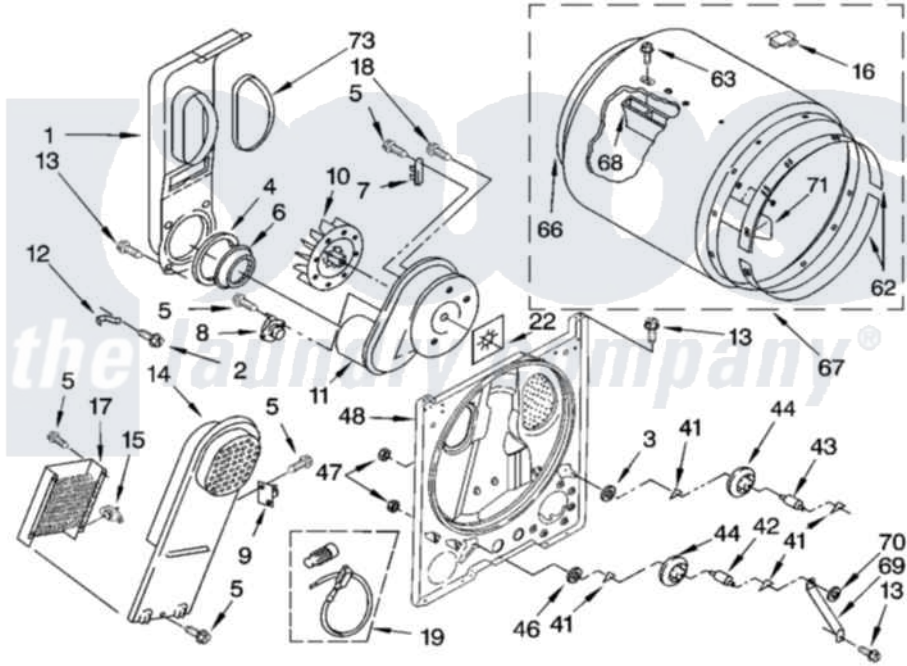

Whirlpool TEDS740JQ2 03 - BULKHEAD PARTS

BULKHEAD PARTS

For Model: TEDS740JQ2
(Designer White)

8180351

5

Whirlpool [Residential Whirlpool TEDS740JQ2 Dryer Parts](#) Parts Diagram 03 - BULKHEAD PARTS
Click on the part number to view part

Item	Original Part Number	Replaced By	Status	Part Description
1	348368			Lint Chute Assembly
2	489463			Screw, 8-18 X 1/16
3	3388703			Washer, Support
4	347139			Seal, Lint Chute
5	90767			Screw, 8A X 3/8 HeX Washer Head Tapping
6	696302			Shield, Exhaust
7	3392519			Thermal Limiter
8	3387134			Thermostat, Internal-Bias
9	3977393	279816		Cutoff-Tml
10	694089			Wheel, Blower
11	8557384	8577230		Housing, Blower
12	8066155			Clip, Heater Box
13	343641	681414		Screw, 10AB X 1/2
14	8541818			Box, Heater
15	3977767			Thermostat, High Limit 250 F
16	8066086			Plug, Drum Hole

17	3403585	279838	Element
18	3390647	488729	Screw
19	279457		Wire Kit, Terminal
22	3394196		Seal, Blower Shaft
41	690997		Washer, Thrust
42	3399506	W10359270	Shaft, Drum Roller Threads
43	3399507	W10359269	Shaft, Drum Roller Threads
44	3397588	349241T	Support
46	348197		Washer, Support
47	3359452		Nut, Lock
48	3403491	279796	Bulkhead
62	692526	279441	BeaRng-Rng
63	97787	W10109200	Screw, Baffle Mounting
66	3406130	279857	Seal
67	695587		Drum Assembly
68	692490		Baffle, Drum
69	3976434		Bracket, Support Shaft
70	90296		Nut, Push On
71	3403636		Baffle, Drum
73	339956		Seal, Air Duct To Bulkhead