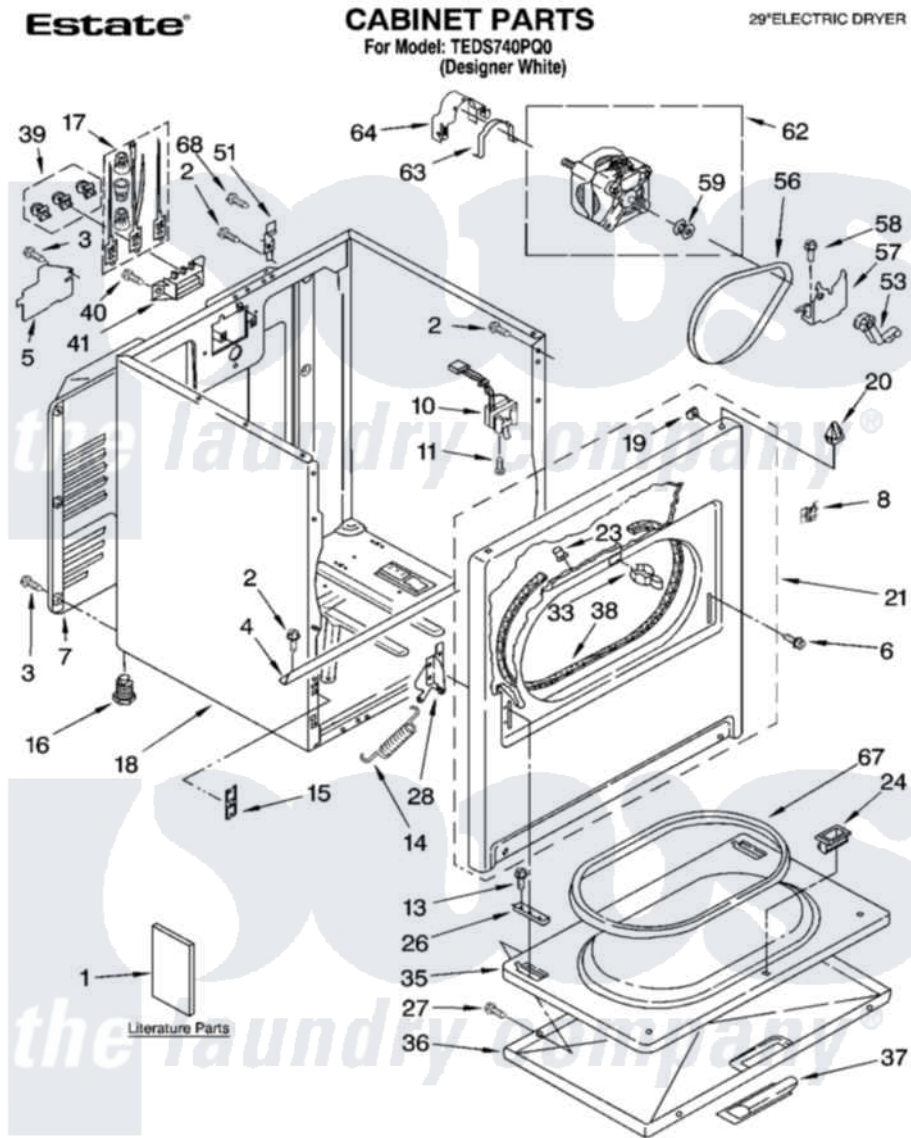

Whirlpool TEDS740PQ0 01 - CABINET PARTS

5-04 Litho in U.S.A. (djc)

1

Part No. 8180415

Whirlpool [Residential Whirlpool TEDS740PQ0 Dryer Parts](#) Parts Diagram 01 - CABINET PARTS
 Click on the part number to view part

Item	Original Part Number	Replaced By	Status	Part Description
1	8535914		Not Available	Instructions, Installation
"	8533781		Not Available	Sheet, Cycle Feature
"	8533783		Not Available	Guide, Use & Care
"	8528187		Not Available	Wiring Diagram
"	N/A		Not Available	Following May Be Purchased
"	N/A		Not Available	DO-IT-YOURSELF REPAIR MANUALS
"	677818		Not Available	Manual, Do-It- Yourself Repair (Dryer)
2	343641	681414		Screw, 10AB X 1/2
3	693995			Screw, Hex Head
4	8541400			Bracket, Cabinet
5	3396795			Cover, Terminal Block
6	342043	486146		Screw
7	3396805	280043		Panel-Rear
8	8546676	W10041960		Spring, Door
10	3406109	3406107		Door Switch Assembly

11	697773	3395530	Screw
13	3357011	308685	Side Trim)
14	8541401	W10041960	Spring, Door
15	3394083		Clip, Front Panel
16	3392100	49621	Feet-Leveling
"	279810		Foot-Optional
17	279318		Terminal Tinned And Brass Panel
18	8530603	8533643	Cabinet
19	98234		Clip, U-Bend
20	690363	18776	Lock, Front Top
21	695620	279443	Panel
23	685203	279220	Clip
24	3389441		Door Catch Assembly
26	337189		Clip, Hinge
27	694091		Trim, Side Right Hand
28	8066056		Hinge, Door
"	8066057		Hinge, Door
33	696144	279570	Latch
35	695737		Door, Rear
36	3393549		Door, Front
37	690270	348721	Handle
38	3406129		Seal And Bearing Assembly
39	279393		Terminal Block Screw Kit
40	3393008	308685	Side Trim)
41	3397659		Block, Terminal
51	238088	8066217	Hinge, Top
53	691366		Idler And Pulley Assembly
56	8066065	341241	Belt
57	348780		Base, Motor
58	3400500		Bolt, 3405245 5/16-18 X 3/4
59	3394341	W10299847	Pulley-Motor
62	8538262	279827	Motor-Drve
63	660658		Clamp, Motor Mounting 343481 685441
64	3404162		Clamp, Motor
67	3390731		Seal, Door
68	697776	4331106	Screw, No.10-32 X 7/16