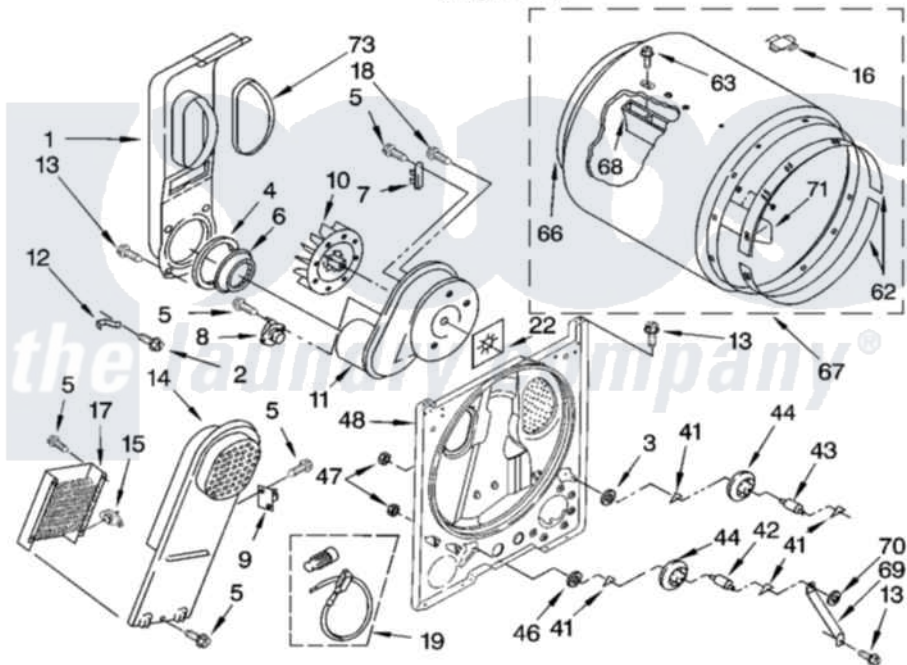

Whirlpool TEDS740PQ0 03 - BULKHEAD PARTS

BULKHEAD PARTS

For Model: TEDS740PQ0
(Designer White)

8180415

5

Whirlpool [Residential Whirlpool TEDS740PQ0 Dryer Parts](#) Parts Diagram 03 - BULKHEAD PARTS
Click on the part number to view part

Item	Original Part Number	Replaced By	Status	Part Description
1	348368			Lint Chute Assembly
2	489463			Screw, 8-18 X 1/16
3	3388703			Washer, Support
4	347139			Seal, Lint Chute
5	90767			Screw, 8A X 3/8 HeX Washer Head Tapping
6	696302			Shield, Exhaust
7	3392519			Thermal Limiter
8	3387134			Thermostat, Internal-Bias
9	3977393	279816		Cutoff-Tml
10	694089			Wheel, Blower
11	8557384	8577230		Housing, Blower
12	8066155			Clip, Heater Box
13	343641	681414		Screw, 10AB X 1/2
14	8541818			Box, Heater
15	3977767			Thermostat, High Limit 250 F
16	8066086			Plug, Drum Hole

17	3403585	279838	Element
18	3390647	488729	Screw
19	279457		Wire Kit, Terminal
22	3394196		Seal, Blower Shaft
41	690997		Washer, Thrust
42	3399506	W10359270	Shaft, Drum Roller Threads
43	3399507	W10359269	Shaft, Drum Roller Threads
44	3397588	349241T	Support
46	348197		Washer, Support
47	3359452		Nut, Lock
48	3403491	279796	Bulkhead
62	692526	279441	BeaRng-Rng
63	97787	W10109200	Screw, Baffle Mounting
66	3406130	279857	Seal
67	695587		Drum Assembly
68	692490		Baffle, Drum
69	3976434		Bracket, Support Shaft
70	90296		Nut, Push On
71	3403636		Baffle, Drum
73	339956		Seal, Air Duct To Bulkhead