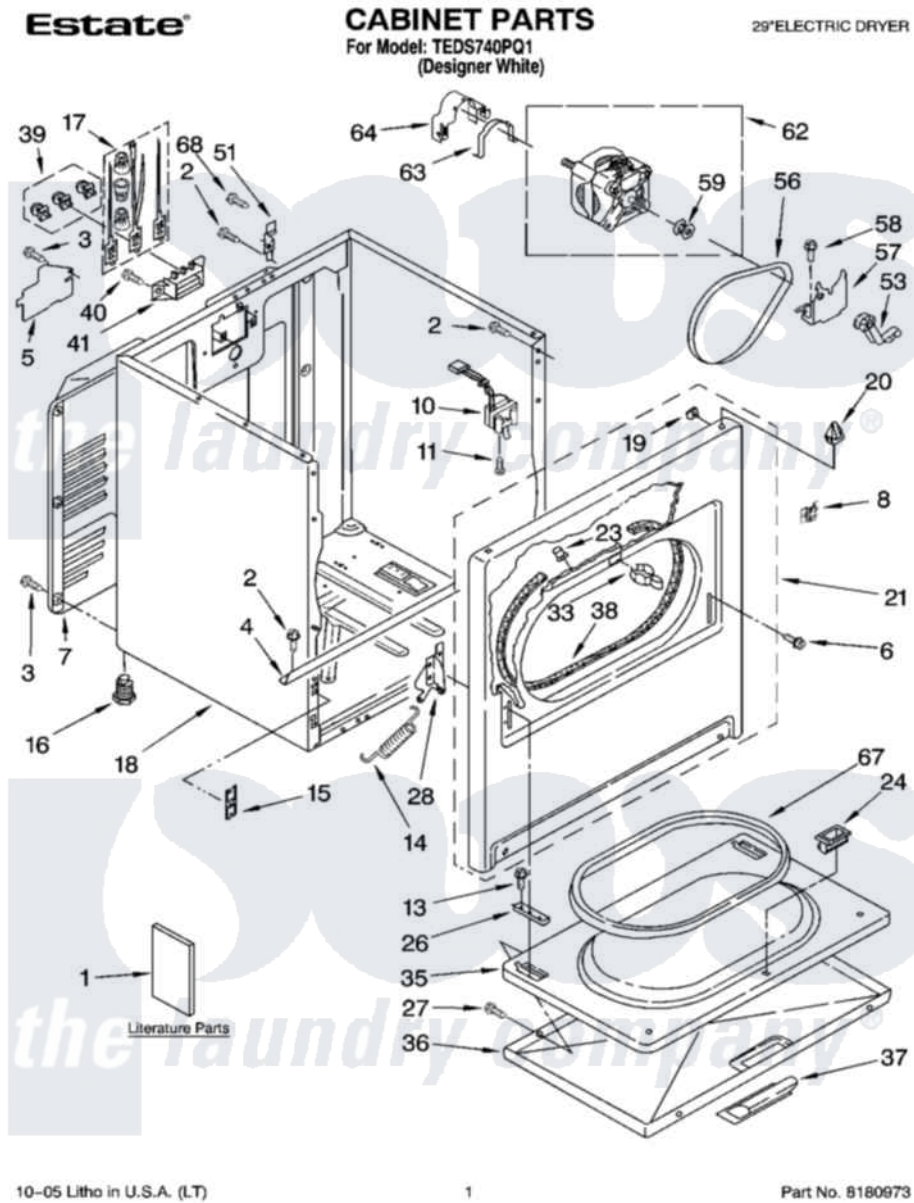

Whirlpool TEDS740PQ1 01 - CABINET PARTS

10-05 Litho in U.S.A. (LT)

1

Part No. 8180973

Whirlpool Residential Whirlpool TEDS740PQ1 Dryer Parts Parts Diagram 01 - CABINET PARTS

[Click on the part number to view part](#)

Item	Original Part Number	Replaced By	Status	Part Description
1	8577187		Not Available	Instructions, Installation
"	8533781		Not Available	Sheet, Cycle Feature
"	8578193		Not Available	Guide, Use & Care
"	8528187		Not Available	Wiring Diagram
"	N/A		Not Available	Following May Be Purchased
"	N/A		Not Available	DO-IT-YOURSELF REPAIR MANUALS
"	677818		Not Available	Manual, Do-It- Yourself Repair (Dryer)
2	343641	681414		Screw, 10AB X 1/2
3	693995			Screw, Hex Head
4	8541400			Bracket, Cabinet
5	3396795			Cover, Terminal Block
6	342043	486146		Screw
7	3396805	280043		Panel-Rear
8	8546676	W10041960		Spring, Door
10	3406109	3406107		Door Switch Assembly

11	697773	3395530	Screw
13	3357011	308685	Side Trim)
14	8541401	W10041960	Spring, Door
15	3394083		Clip, Front Panel
16	3392100	49621	Feet-Leveling
"	279810		Foot-Optional
17	279318		Terminal Tinned And Brass Panel
18	8530603	8533643	Cabinet
19	98234		Clip, U-Bend
20	690363	18776	Lock, Front Top
21	695620	279443	Panel
23	685203	279220	Clip
24	3389441		Door Catch Assembly
26	337189		Clip, Hinge
27	694091		Trim, Side Right Hand
28	8066056		Hinge, Door
"	8066057		Hinge, Door
33	696144	279570	Latch
35	695737		Door, Rear
36	3393549		Door, Front
37	690270	348721	Handle
38	3406129		Seal And Bearing Assembly
39	279393		Terminal Block Screw Kit
40	3393008	308685	Side Trim)
41	3397659		Block, Terminal
51	238088	8066217	Hinge, Top
53	691366		Idler And Pulley Assembly
56	8066065	341241	Belt
57	348780		Base, Motor
58	3400500		Bolt, 3405245 5/16-18 X 3/4
59	3394341	W10299847	Pulley-Motor
62	8066206	279827	Motor-Drve
63	660658		Clamp, Motor Mounting 343481 685441
64	3404162		Clamp, Motor
67	3390731		Seal, Door
68	697776	4331106	Screw, No.10-32 X 7/16