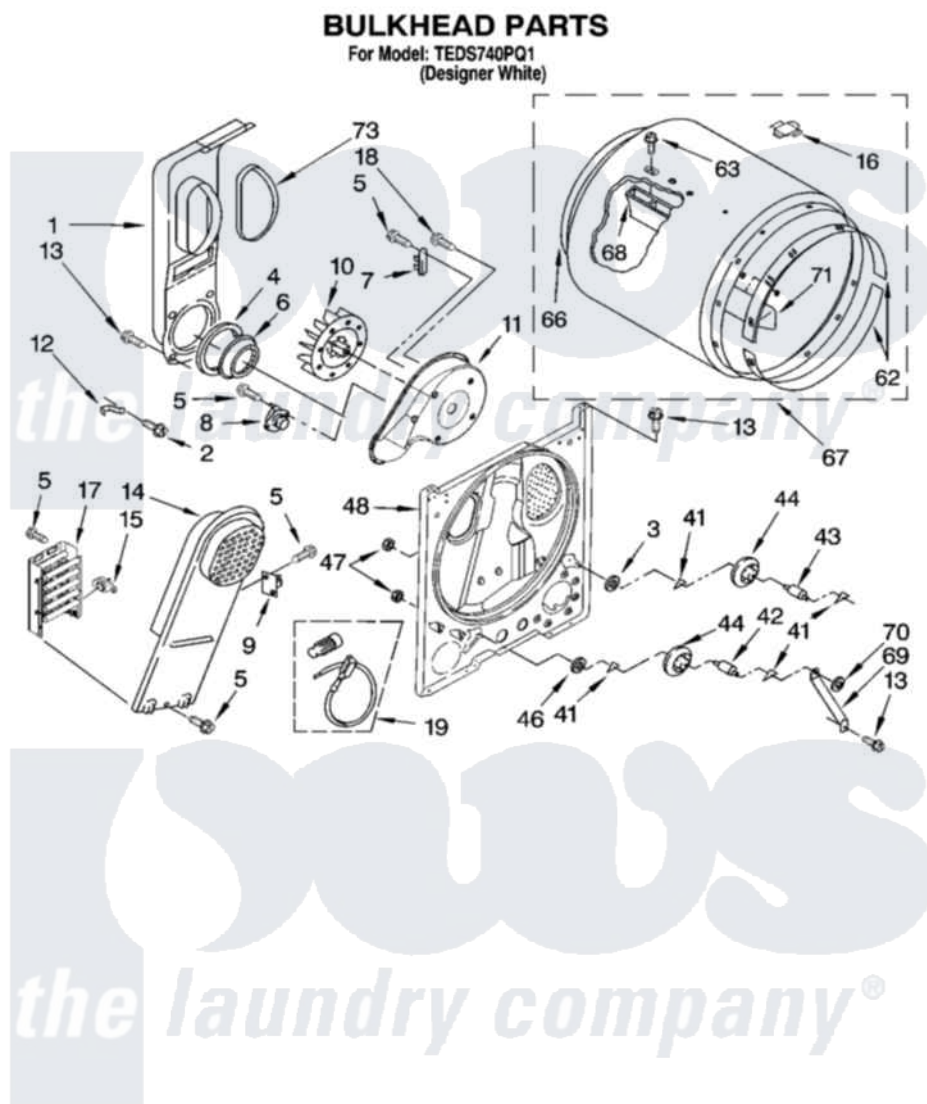

Whirlpool TEDS740PQ1 03 - BULKHEAD PARTS, OPTIONAL PARTS (NOT INCLUDED)

8180973

5

Whirlpool [Residential Whirlpool TEDS740PQ1 Dryer Parts](#) Parts Diagram 03 - BULKHEAD PARTS, OPTIONAL PARTS (NOT INCLUDED)

[Click on the part number to view part](#)

Item	Original Part Number	Replaced By	Status	Part Description
1	348368			Lint Chute Assembly
2	489463			Screw, 8-18 X 1/16
3	3388703			Washer, Support
4	347139			Seal, Lint Chute
5	90767			Screw, 8A X 3/8 HeX Washer Head Tapping
6	696302			Shield, Exhaust
7	3392519			Thermal Limiter
8	3387134			Thermostat, Internal-Bias
9	3977393	279816		Cutoff-Tml
10	694089			Wheel, Blower
11	8577230			Housing, Blower
12	8066155			Clip, Heater Box
13	343641	681414		Screw, 10AB X 1/2
14	8541818			Box, Heater

15	3977767		Thermostat, High Limit 250 F
16	8066086		Plug, Drum Hole
17	8565582	279838	Element
18	3390647	488729	Screw
19	279457		Wire Kit, Terminal
41	690997		Washer, Thrust
42	3399506	W10359270	Shaft, Drum Roller Threads
43	3399507	W10359269	Shaft, Drum Roller Threads
44	3397590	349241T	Support
46	348197		Washer, Support
47	3359452		Nut, Lock
48	3403491	279796	Bulkhead
62	692526	279441	BeaRng-Rng
63	97787	W10109200	Screw, Baffle Mounting
66	3406130	279857	Seal
67	695587		Drum Assembly
68	692490		Baffle, Drum
69	3976434		Bracket, Support Shaft
70	90296		Nut, Push On
71	3403636		Baffle, Drum
73	339956		Seal, Air Duct To Bulkhead
	N/A	Not Available	ACCESSORY PARTS
"	279948	4392065	Kit, Dryer Repair
"	3404351		Accessory Parts
"	8522199		Accessory Parts
"	72017		Paint, Touch-Up
"	350930		Paint, Pressurized Spray B
"	350938		Paint, Pressurized Spray B
"	799344		Paint, Touch-Up)