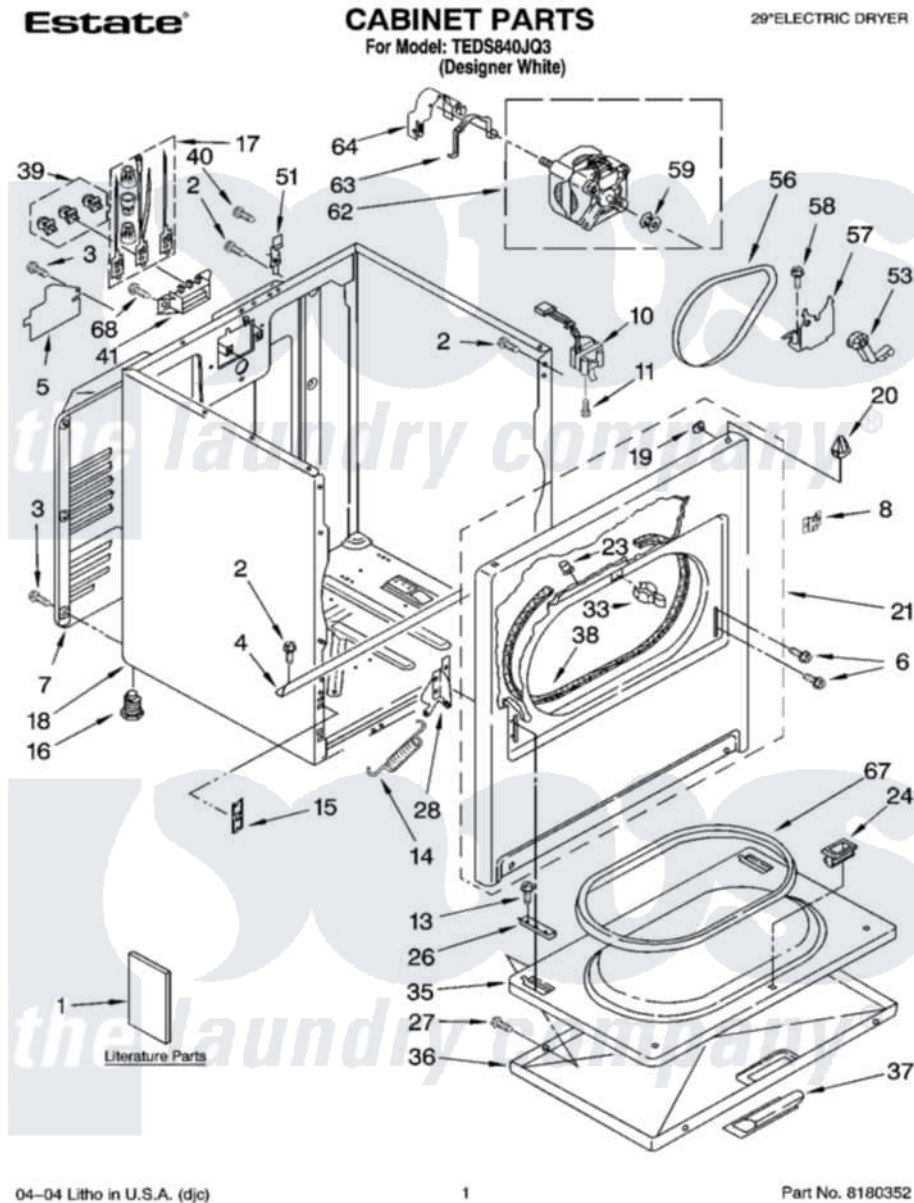

Whirlpool TEDS840JQ3 01 - CABINET PARTS

Whirlpool Residential Whirlpool TEDS840JQ3 Dryer Parts Parts Diagram 01 - CABINET PARTS
 Click on the part number to view part

Item	Original Part Number	Replaced By	Status	Part Description
1	LIT3397618		Not Available	Literature Parts (Instructions, Installation)
"	LIT8528588		Not Available	Literature Parts (Use & Care Guide)
"	LIT8528190		Not Available	Literature Parts (Wiring Diagram)
"	N/A		Not Available	Following May Be Purchased DO-IT-YOURSELF REPAIR MANUALS
"	LIT677818	677818L		Diy
2	343641	681414		Screw, 10AB X 1/2
3	693995			Screw, Hex Head
4	8541400			Bracket, Cabinet
5	3396795			Cover, Terminal Block
6	342043	486146		Screw
7	3396805	280043		Panel-Rear
8	8546676	W10041960		Spring, Door
10	3406107			Door Switch Assembly

11	697773	3395530	Screw
13	3357011	308685	Side Trim)
14	8541401	W10041960	Spring, Door
15	3394083		Clip, Front Panel
16	3392100	49621	Feet-Leveling
"	279810		Foot-Optional
17	279318		Terminal Tinned And Brass Panel
18	8530603	8533643	Cabinet
19	98234		Clip, U-Bend
20	690363	18776	Lock, Front Top
21	695620	279443	Panel
23	685203	279220	Clip
24	3389441		Door Catch Assembly
26	337189		Clip, Hinge
27	694091		Trim, Side Right Hand
28	8066056		Hinge, Door
"	8066057		Hinge, Door
33	696144	279570	Latch
35	695737		Door, Rear
36	3393549		Door, Front
37	690270	348721	Handle
38	3406129		Seal And Bearing Assembly
39	279393		Terminal Block Screw Kit
40	697776	4331106	Screw, No.10-32 X 7/16
41	3397659		Block, Terminal
51	238088	8066217	Hinge, Top
53	691366		Idler And Pulley Assembly
56	8066065	341241	Belt
57	348780		Base, Motor
58	3400500		Bolt, 3405245 5/16-18 X 3/4
59	3394341	W10299847	Pulley-Motor
62	8538262	279827	Motor-Drve
63	660658		Clamp, Motor Mounting 343481 685441
64	3404162		Clamp, Motor
67	3390731		Seal, Door
68	3393008	308685	Side Trim)