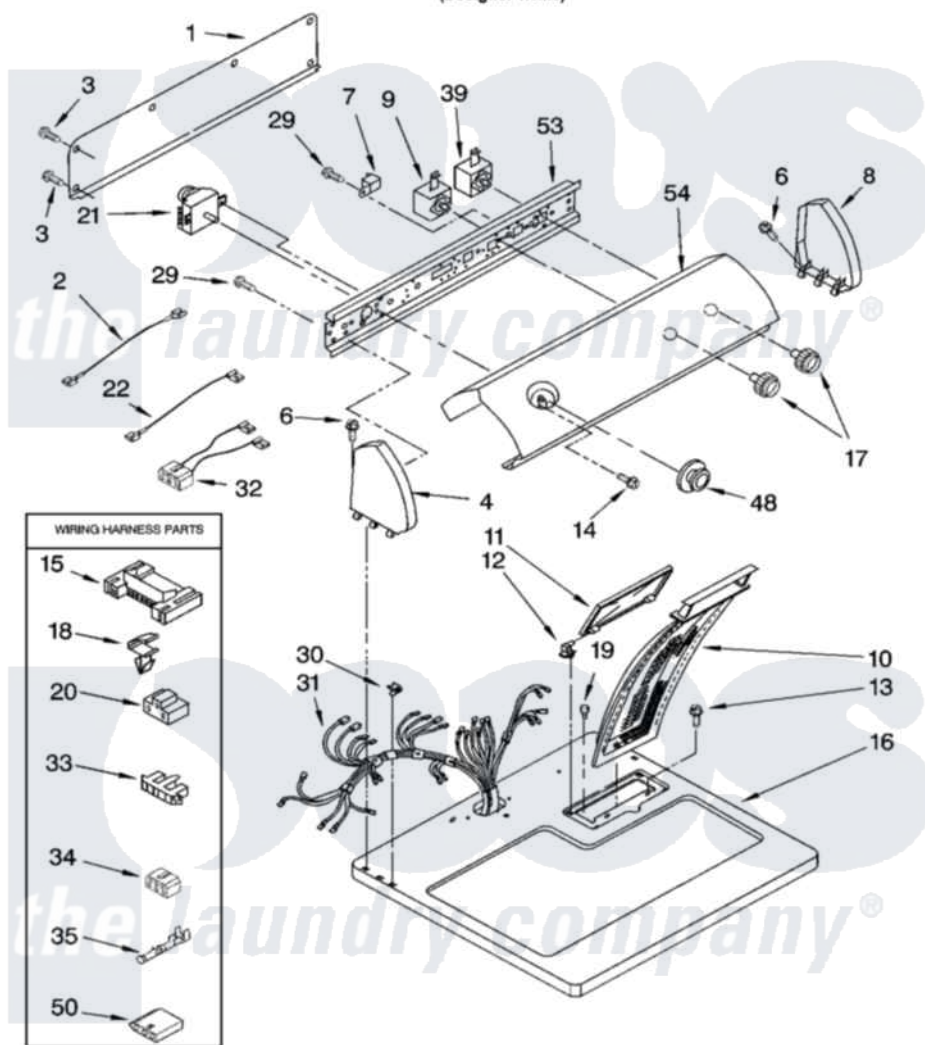

Whirlpool TEDS840JQ3 02 - TOP AND CONSOLE PARTS OPTIONAL PARTS (NOT INCLUDED)

TOP AND CONSOLE PARTS

For Model: TEDS840JQ3
(Designer White)

8180352

3

Whirlpool [Residential Whirlpool TEDS840JQ3 Dryer Parts](#) Parts Diagram 02 - TOP AND CONSOLE PARTS OPTIONAL PARTS (NOT INCLUDED)

[Click on the part number to view part](#)

Item	Original Part Number	Replaced By	Status	Part Description
1	8274261			Do-It-Yourself Repair Manuals
2	3401684			Jumper, Wire
3	693995			Screw, Hex Head
4	8274437	279960		Endcap
6	388326			Screw, 8-18 X 1.25
7	694419			Mini-Buzzer
8	8274434	279960		Endcap
9	3399639			Switch, Rotary Temperature
10	349639			HANdle And Lint Screen Assembly
11	8283378			Cover, Lint Screen
12	3978605	W10044470		Hinge, RH
"	3978606			Hinge, Lint Lid
13	688983	487240		Screw, For Mtg. Service Capacitor

14	3400859		Screw, Grounding
15	3395683		Receptacle, Multi-Terminal
16	8271390	8521918	Top
17	3950759	3957796	Knob, Control
18	3394427		Clip-Harness
19	297535	17258	Bumper
20	3401144		Connector
21	3979617		Timer, 60 Hz
22	3401694		Wire, Jumper
29	3390646	W10139210	Screw, 8-18 X 5/16
30	357213		Nut, Push-In
31	8299873	8576503	Harness, Wiring
32	3396029	8539893	Wire, Jumper
33	3397269		Connector, Timer
34	3347243		Block, Disconnect
35	94614		Terminal
39	3398096		Switch, Push-To-Start
48	8283182	3957746	Knob
50	3936144		Do-It-Yourself Repair Manuals
53	8271418		Bracket, Control
54	3977932		Panel, Control
"	N/A	Not Available	ACCESSORY PARTS
"	279948	4392065	Kit, Dryer Repair
"	8522199		Accessory Parts
"	3406839		Dry Rack Assembly
"	72017		Paint, Touch-Up
"	350930		Paint, Pressurized Spray B
"	350938		Paint, Pressurized Spray B
"	799344		Paint, Touch-Up)