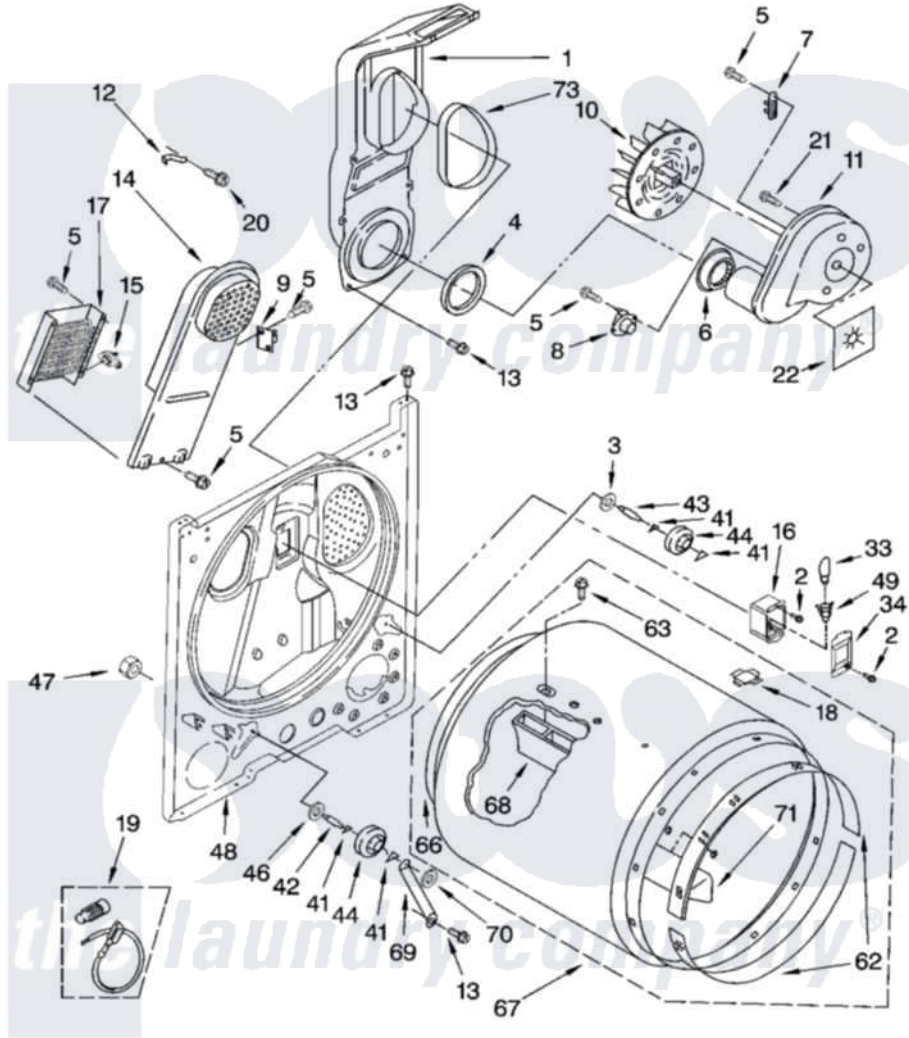

Whirlpool TEDS840JQ3 03 - BULKHEAD PARTS

BULKHEAD PARTS

For Model: TEDS840JQ3
(Designer White)

8180352

5

Whirlpool [Residential Whirlpool TEDS840JQ3 Dryer Parts](#) Parts Diagram 03 - BULKHEAD PARTS
Click on the part number to view part

Item	Original Part Number	Replaced By	Status	Part Description
1	348368			Lint Chute Assembly
2	487909	488729		Screw
3	3388703			Washer, Support
4	347139			Seal, Lint Chute
5	90767			Screw, 8A X 3/8 HeX Washer Head Tapping
6	696302			Shield, Exhaust
7	3392519			Thermal Limiter
8	3387134			Thermostat, Internal-Bias
9	3977393	279816		Cutoff-Tml
10	694089			Wheel, Blower
11	8557384	8577230		Housing, Blower
12	3398161			CLIP
13	343641	681414		Screw, 10AB X 1/2
14	8541818			Box, Heater
15	3977767			Thermostat, High Limit 250 F
16	3977373			Bracket, Drum Light

17	3403585	279838	Element
18	8066086		Plug, Drum Hole
19	279457		Wire Kit, Terminal
20	489463		Screw, 8-18 X 1/16
21	3390647	488729	Screw
22	3394196		Seal, Blower Shaft
33	3406124	22002263	Lamp
34	3402841	8532165	Lens, Drum Light
41	690997		Washer, Thrust
42	3399506	W10359270	Shaft, Drum Roller Threads
43	3399507	W10359269	Shaft, Drum Roller Threads
44	3397588	349241T	Support
46	348197		Washer, Support
47	3359452		Nut, Lock
48	3403413		Bulkhead
49	3403634	W10136369	Socket, Drum Light Assembly
62	692526	279441	BeaRng-Rng
63	97787	W10109200	Screw, Baffle Mounting
66	3406130	279857	Seal
67	695587		Drum Assembly
68	692490		Baffle, Drum
69	3976434		Bracket, Support Shaft
70	90296		Nut, Push On
71	3403636		Baffle, Drum
73	339956		Seal, Air Duct To Bulkhead