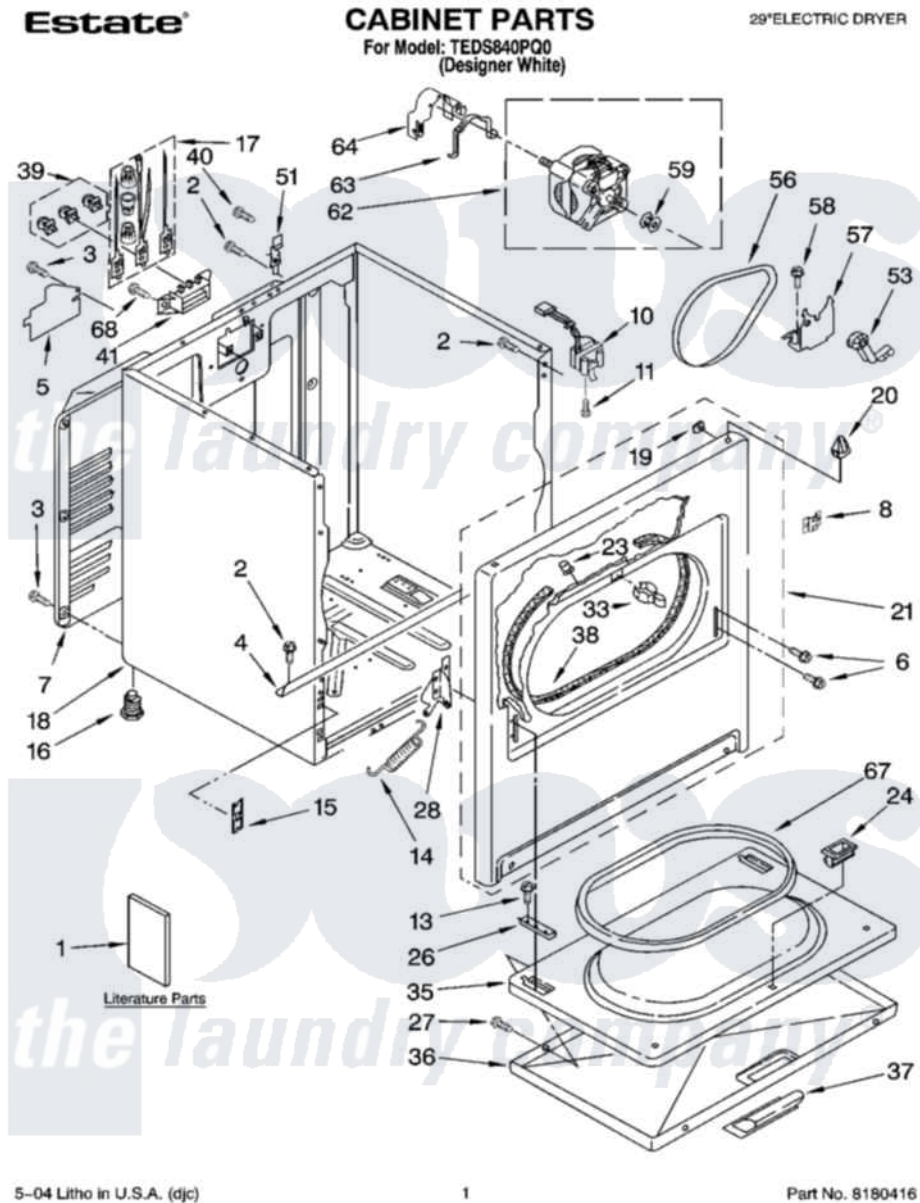

# Whirlpool TEDS840PQ0 01 - CABINET PARTS

Whirlpool Residential Whirlpool TEDS840PQ0 Dryer Parts Parts Diagram 01 - CABINET PARTS  
 Click on the part number to view part

Item	Original Part Number	Replaced By	Status	Part Description
1	8535914		Not Available	Instructions, Installation
"	8533783		Not Available	Guide, Use & Care
"	8528190		Not Available	Wiring Diagram
"	8533781		Not Available	Sheet, Cycle Feature
"	N/A		Not Available	Following May Be Purchased DO-IT-YOURSELF REPAIR MANUALS
"	677818		Not Available	Manual, Do-It- Yourself Repair (Dryer)
2	343641	<a href="#">681414</a>		Screw, 10AB X 1/2
3	<a href="#">693995</a>			Screw, Hex Head
4	<a href="#">8541400</a>			Bracket, Cabinet
5	<a href="#">3396795</a>			Cover, Terminal Block
6	342043	<a href="#">486146</a>		Screw
7	3396805	<a href="#">280043</a>		Panel-Rear
8	8546676	<a href="#">W10041960</a>		Spring, Door
10	<a href="#">3406107</a>			Door Switch Assembly