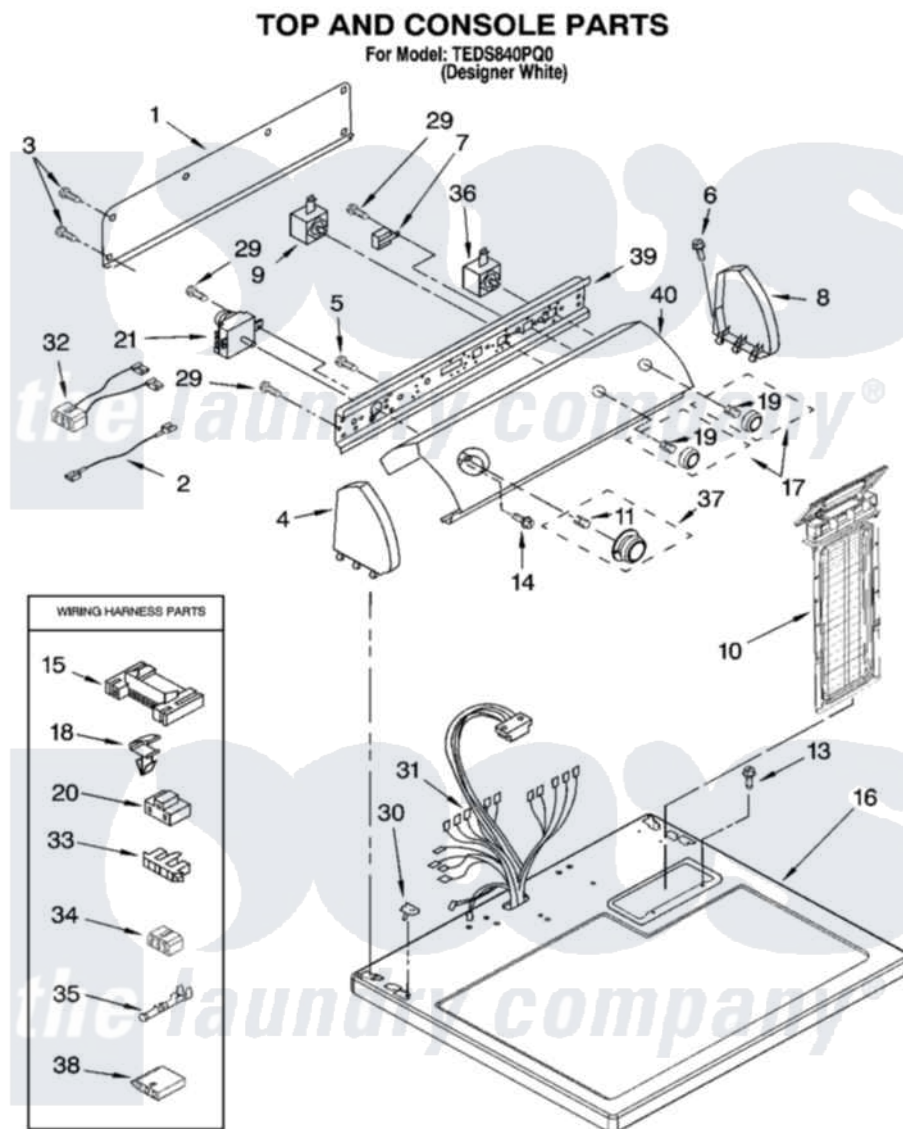

Whirlpool TEDS840PQ0 02 - TOP AND CONSOLE PARTS OPTIONAL PARTS (NOT INCLUDED)

Whirlpool [Residential Whirlpool TEDS840PQ0 Dryer Parts](#) Parts Diagram 02 - TOP AND CONSOLE PARTS OPTIONAL PARTS (NOT INCLUDED)
Click on the part number to view part

Item	Original Part Number	Replaced By	Status	Part Description
1	8274261			Do-It-Yourself Repair Manuals
2	3401684			Jumper, Wire
3	693995			Screw, Hex Head
4	8274437	279960		Endcap
5	8533971	90767		Screw, 8A X 3/8 HeX Washer Head Tapping
6	388326			Screw, 8-18 X 1.25
7	694419			Mini-Buzzer
8	8274434	279960		Endcap
9	3399639			Switch, Rotary Temperature
10	8558463			HANdle And Lint Screen Assembly
11	688805			Clip, Spring Knob
13	688983	487240		Screw, For Mtg. Service Capacitor
14	8533951	3400859		Screw, Grounding

15	3395683		Receptacle, Multi-Terminal
16	8557930	8563985	Top
17	8557460		Knob, Control
18	3394427		Clip-Harness
19	8536939		Clip, Knob
20	3401144		Connector
21	3979617		Timer, 60 Hz
29	3390646	W10139210	Screw, 8-18 X 5/16
30	357213		Nut, Push-In
31	8299873	8576503	Harness, Wiring
32	8539893		Wire, Jumper
33	3397269		Connector, Timer
34	3347243		Block, Disconnect
35	94614		Terminal
36	3398095		Switch, Push-To-Start
37	8557456		Timer Knob Assembly
38	3936144		Do-It-Yourself Repair Manuals
39	8271418		Bracket, Control
40	3977949		Panel, Control
"	N/A	Not Available	ACCESSORY PARTS
"	279948	4392065	Kit, Dryer Repair
"	8522199		Accessory Parts
"	3406839		Dry Rack Assembly
"	72017		Paint, Touch-Up
"	350930		Paint, Pressurized Spray B
"	350938		Paint, Pressurized Spray B
"	799344		Paint, Touch-Up)