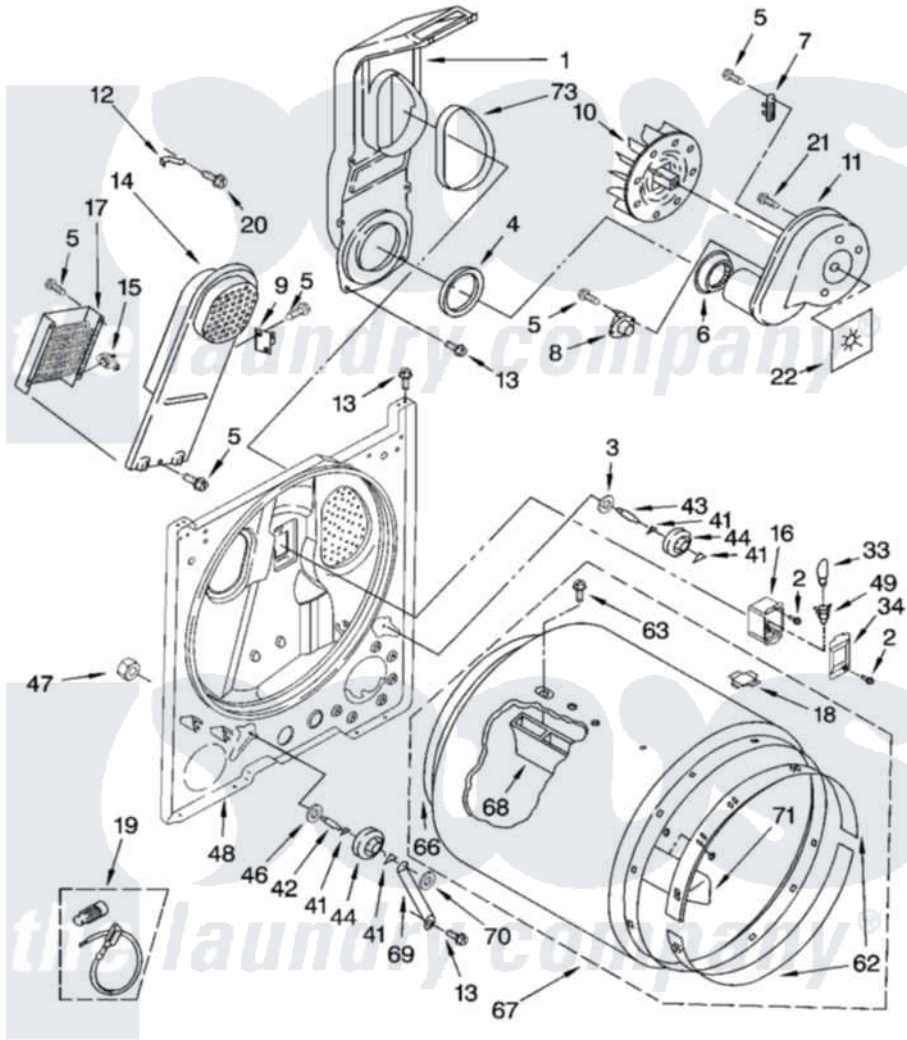

# Whirlpool TEDS840PQ0 03 - BULKHEAD PARTS

## BULKHEAD PARTS

For Model: TEDS840PQ0  
(Designer White)

8180416

5

Whirlpool [Residential Whirlpool TEDS840PQ0 Dryer Parts](#) Parts Diagram 03 - BULKHEAD PARTS

[Click on the part number to view part](#)

Item	Original Part Number	Replaced By	Status	Part Description
1	<a href="#">348368</a>			Lint Chute Assembly
2	487909	<a href="#">488729</a>		Screw
3	<a href="#">3388703</a>			Washer, Support
4	<a href="#">347139</a>			Seal, Lint Chute
5	<a href="#">90767</a>			Screw, 8A X 3/8 HeX Washer Head Tapping
6	<a href="#">696302</a>			Shield, Exhaust
7	<a href="#">3392519</a>			Thermal Limiter
8	<a href="#">3387134</a>			Thermostat, Internal-Bias
9	3977393	<a href="#">279816</a>		Cutoff-Tml
10	<a href="#">694089</a>			Wheel, Blower
11	8557384	<a href="#">8577230</a>		Housing, Blower
12	3398161			CLIP
13	343641	<a href="#">681414</a>		Screw, 10AB X 1/2
14	<a href="#">8541818</a>			Box, Heater
15	<a href="#">3977767</a>			Thermostat, High Limit 250 F
16	<a href="#">3977373</a>			Bracket, Drum Light