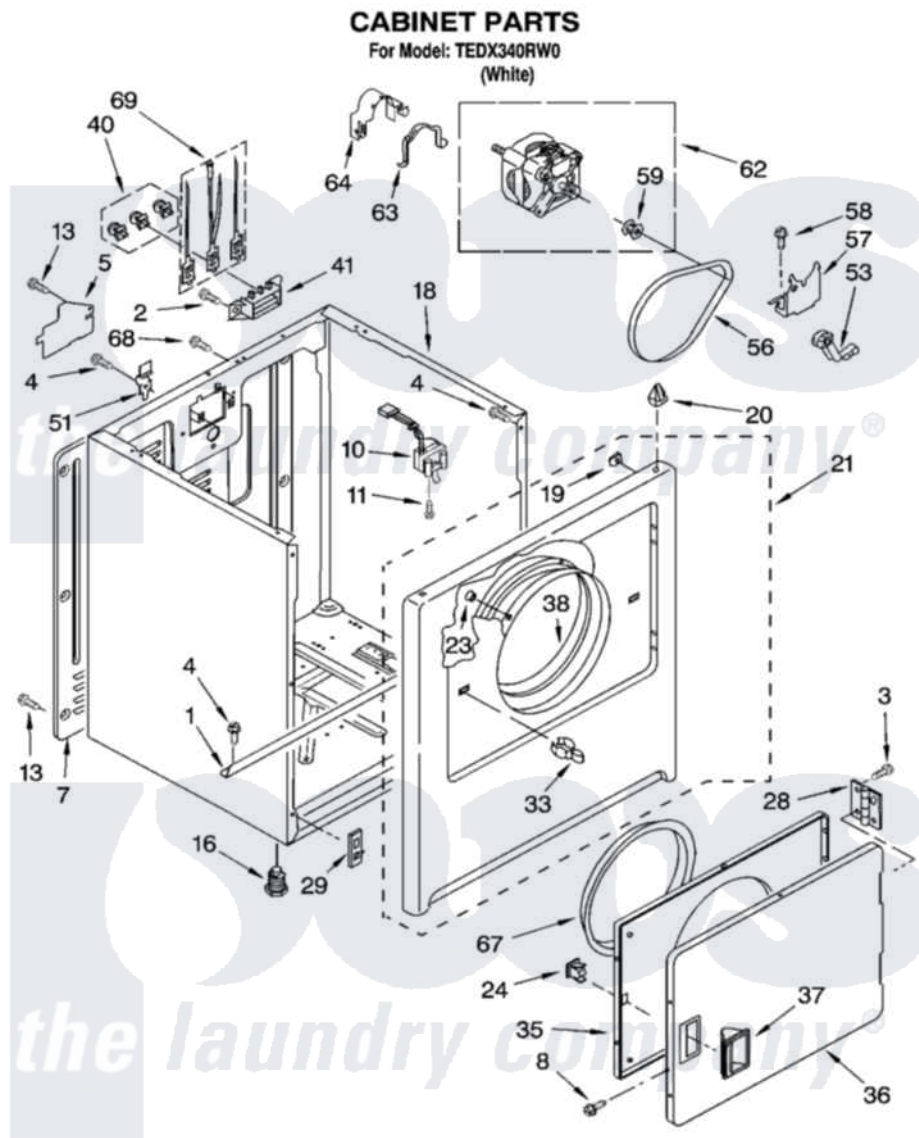

Whirlpool TEDX340RW0 02 - CABINET PARTS

8180695

3

Whirlpool Residential Whirlpool TEDX340RW0 Dryer Parts Parts Diagram 02 - CABINET PARTS
 Click on the part number to view part

Item	Original Part Number	Replaced By	Status	Part Description
1	8541400			Bracket, Cabinet
2	3393008	308685		Side Trim)
3	694091			Trim, Side Right Hand
4	343641	681414		Screw, 10AB X 1/2
5	3396795			Cover, Terminal Block
7	3396807	280040		Panel-Rear
8	342055	488627		Screw
10	3406102			Door Switch Assembly
11	697773	3395530		Screw
13	693995			Screw, Hex Head
16	3392100	49621		Feet-Leveling
18	8530603	8533643		Cabinet
19	98234			Clip, U-Bend
20	690363	18776		Lock, Front Top
21	693197	280062		Panel
23	685203	279220		Clip

24	3389441		Door Catch Assembly
28	348023		Hinge And Pin Assembly
29	3394083		Clip, Front Panel
33	696144	279570	Latch
35	695656	280077	Door
36	348205		Door, Front
37	686711		Handle, Door
38	8066123	279264	Air Channel Box
40	279393		Terminal Block Screw Kit
41	3397659		Block, Terminal
51	238088	8066217	Hinge, Top
53	691366		Idler And Pulley Assembly
56	8066065	341241	Belt
57	348780		Base, Motor
58	3400500		Bolt, 3405245 5/16-18 X 3/4
59	3394341	W10299847	Pulley-Motor
62	8066206	279827	Motor-Drve
63	660658		Clamp, Motor Mounting 343481 685441
64	3404162		Clamp, Motor
67	3390734		Seal, Door
68	697776	4331106	Screw, No.10-32 X 7/16
69	279318		Terminal Tinned And Brass Panel