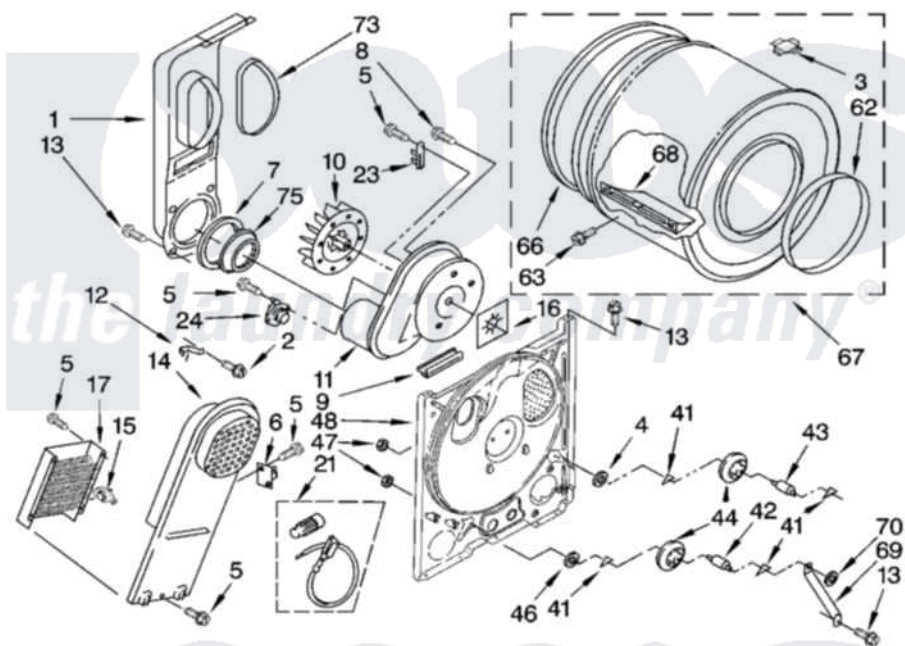

Whirlpool TEDX340RW0 03 - BULKHEAD PARTS, OPTIONAL PARTS (NOT INCLUDED)

BULKHEAD PARTS

For Model: TEDX340RW0
(White)

8180695

5

Whirlpool [Residential Whirlpool TEDX340RW0 Dryer Parts](#) Parts Diagram 03 - BULKHEAD PARTS, OPTIONAL PARTS (NOT INCLUDED)

[Click on the part number to view part](#)

Item	Original Part Number	Replaced By	Status	Part Description
1	694283	279505		Chute
2	489463			Screw, 8-18 X 1/16
3	8066086			Plug, Drum Hole
4	3388703			Washer, Support
5	90767			Screw, 8A X 3/8 HeX Washer Head Tapping
6	3977393	279816		Cutoff-Tml
7	347139			Seal, Lint Chute
8	3390647	488729		Screw
9	3392247	686889		Pad
10	694089			Wheel, Blower
11	8557384	8577230		Housing, Blower
12	3398161			CLIP
13	343641	681414		Screw, 10AB X 1/2
14	8541818			Box, Heater

15	3977767		Thermostat, High Limit 250 F
16	3394196		Seal, Blower Shaft
17	8565582	279838	Element
21	279457		Wire Kit, Terminal
23	3392519		Thermal Limiter
24	660039	694674	Thermistor-Fix
41	690997		Washer, Thrust
42	3399506	W10359270	Shaft, Drum Roller Threads
43	3399507	W10359269	Shaft, Drum Roller Threads
44	3397590	349241T	Support
46	348197		Washer, Support
47	3359452		Nut, Lock
48	8529955	279793	Bulkhead
62	3394508		Ring, Bearing
63	97787	W10109200	Screw, Baffle Mounting
66	8066085	239087	Seal
67	3396775		Drum Assembly
68	342847		Baffle, Drum
69	3976435		Bracket, Support
70	90296		Nut, Push On
73	339956		Seal, Air Duct To Bulkhead
75	696302		Shield, Exhaust
	N/A	Not Available	ACCESSORY PARTS
"	279948	4392065	Kit, Dryer Repair
"	689790		Dry Rack
"	8522199		Accessory Parts
"	72017		Paint, Touch-Up
"	350930		Paint, Pressurized Spray B
"	350938		Paint, Pressurized Spray B
"	799344		Paint, Touch-Up)