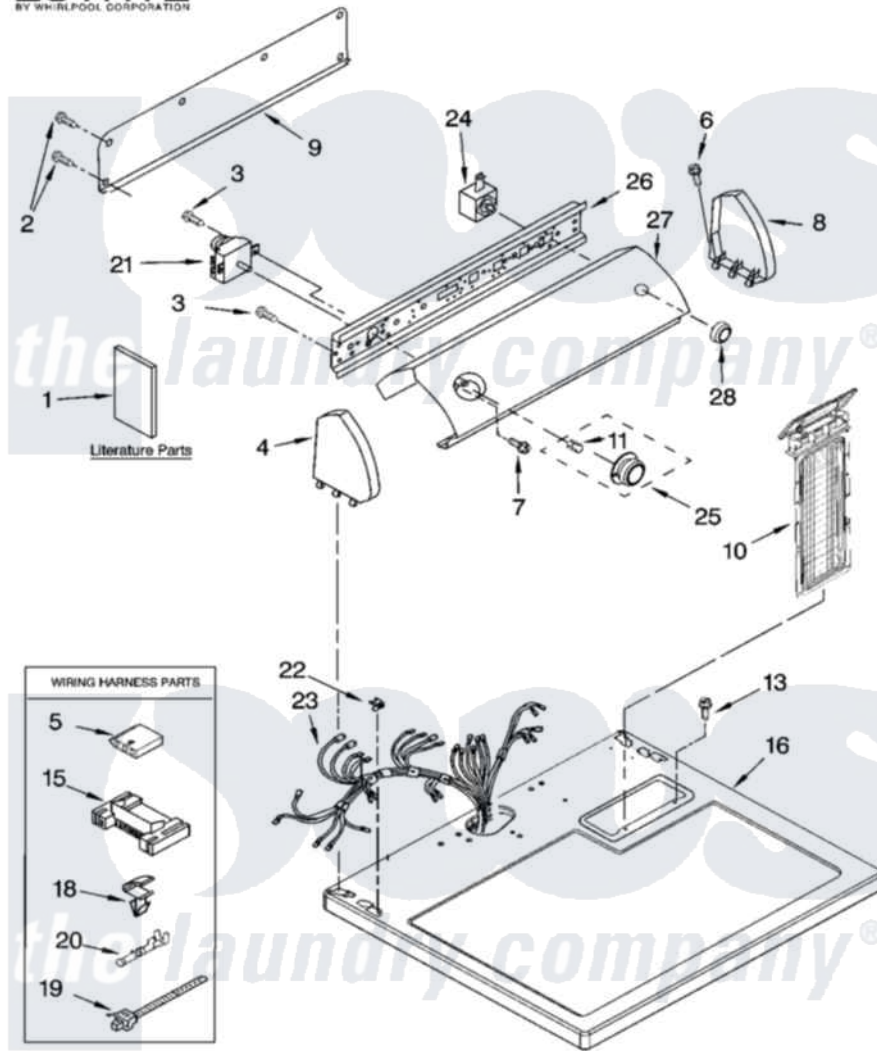

Whirlpool TEDX340RW1 01 - TOP AND CONSOLE PARTS

TOP AND CONSOLE PARTS

For Model: TEDX340RW1
(White)

29" ELECTRIC DRYER

8-05 Litho in U.S.A. (LT)

1

Part No. 8180755

Whirlpool Residential Whirlpool TEDX340RW1 Dryer Parts Parts Diagram 01 - TOP AND CONSOLE PARTS
Click on the part number to view part

Item	Original Part Number	Replaced By	Status	Part Description
1	8533783		Not Available	Guide, Use & Care
"	8533781		Not Available	Sheet, Cycle Feature
"	8535914		Not Available	Instructions, Installation
"	8528187			Wiring Diagram
"	N/A		Not Available	Following May Be Purchased DO-IT-YOURSELF REPAIR MANUALS
"	677818		Not Available	Manual, Do-It- Yourself Repair (Dryer)
2	693995			Screw, Hex Head
3	8533971	90767		Screw, 8A X 3/8 HeX Washer Head Tapping
4	8274438	279961		Endcap
5	3936144			Do-It-Yourself Repair Manuals
6	388326			Screw, 8-18 X 1.25
7	8533951	3400859		Screw, Grounding
8	8274435	279961		Endcap
9	8274261			Do-It-Yourself Repair Manuals

10	8558467		Screen, Lint
11	688805		Clip, Spring Knob
13	688983	487240	Screw, For Mtg. Service Capacitor
15	3395683		Receptacle, Multi-Terminal
16	8557930	8563985	Top
18	3394427		Clip-Harness
19	3391249		Cable Tie, Push Mount
20	94614		Terminal
21	8299780		Timer, 60 Hz
22	357213		Nut, Push-In
23	8299865	8576499	Harness, Wiring
24	3977456		Switch, Push-To-Start
25	3957748		Timer Knob Assembly
26	8271418		Bracket, Control
27	8573820		Panel, Control
28	3957802		Knob, Control