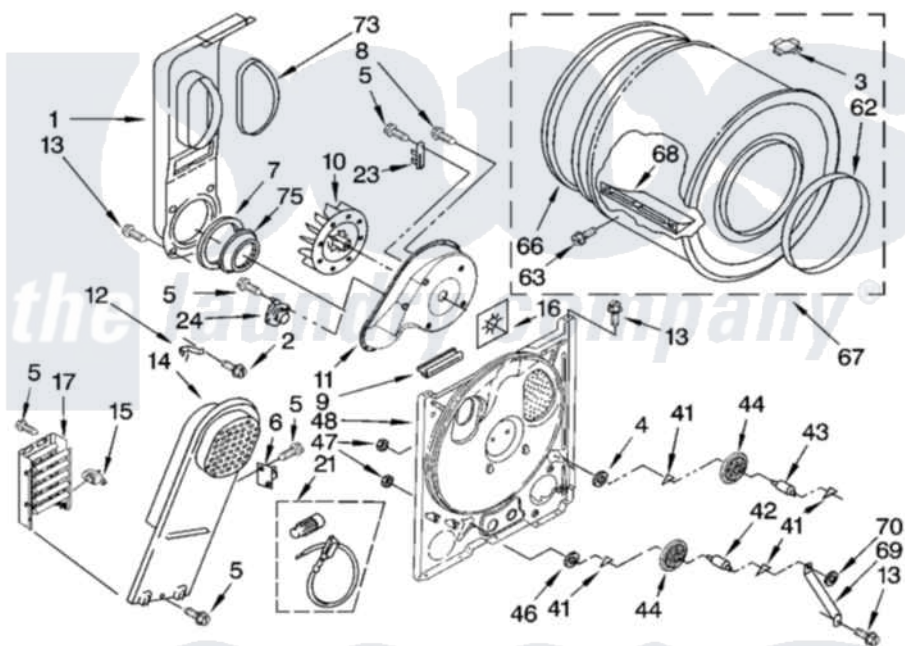

Whirlpool TEDX340RW1 03 - BULKHEAD PARTS, OPTIONAL PARTS (NOT INCLUDED)

BULKHEAD PARTS

For Model: TEDX340RW1
(White)

8180755

5

Whirlpool [Residential Whirlpool TEDX340RW1 Dryer Parts](#) Parts Diagram 03 - BULKHEAD PARTS, OPTIONAL PARTS (NOT INCLUDED)

[Click on the part number to view part](#)

Item	Original Part Number	Replaced By	Status	Part Description
1	694283	279505		Chute
2	489463			Screw, 8-18 X 1/16
3	8066086			Plug, Drum Hole
4	3388703			Washer, Support
5	90767			Screw, 8A X 3/8 HeX Washer Head Tapping
6	3977393	279816		Cutoff-Tml
7	347139			Seal, Lint Chute
8	3390647	488729		Screw
9	3392247	686889		Pad
10	694089			Wheel, Blower
11	8577230			Housing, Blower
12	3398161			CLIP
13	343641	681414		Screw, 10AB X 1/2
14	8541818			Box, Heater

15	3977767		Thermostat, High Limit 250 F
16	3394196		Seal, Blower Shaft
17	8565582	279838	Element
21	279457		Wire Kit, Terminal
23	3392519		Thermal Limiter
24	660039	694674	Thermistor-Fix
41	690997		Washer, Thrust
42	3399506	W10359270	Shaft, Drum Roller Threads
43	3399507	W10359269	Shaft, Drum Roller Threads
44	3397590	349241T	Support
46	348197		Washer, Support
47	3359452		Nut, Lock
48	8529955	279793	Bulkhead
62	3394508		Ring, Bearing
63	97787	W10109200	Screw, Baffle Mounting
66	8066085	239087	Seal
67	3396775		Drum Assembly
68	342847		Baffle, Drum
69	3976435		Bracket, Support
70	90296		Nut, Push On
73	339956		Seal, Air Duct To Bulkhead
75	696302		Shield, Exhaust
	N/A	Not Available	ACCESSORY PARTS
"	279948	4392065	Kit, Dryer Repair
"	689790		Dry Rack
"	8522199		Accessory Parts
"	72017		Paint, Touch-Up
"	350930		Paint, Pressurized Spray B
"	350938		Paint, Pressurized Spray B
"	799344		Paint, Touch-Up)